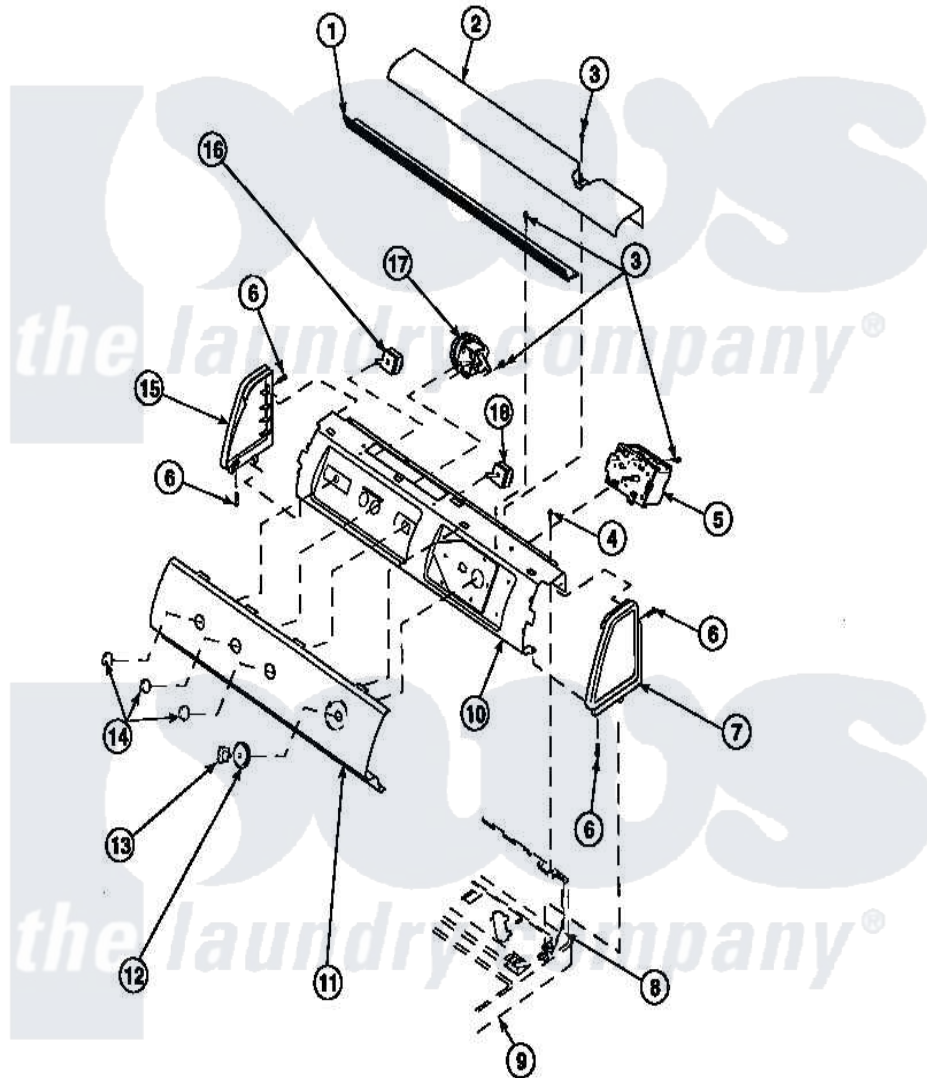

**Amana CW8413W2 (BOM: PCW8413W2 B) 15 - GRAPHIC PANEL, CTRL
MTG PLATE AND CTRLS**

Amana [Residential Amana CW8413W2 \(BOM: PCW8413W2 B\) Washer Parts](#) Parts Diagram 15 - GRAPHIC PANEL, CTRL MTG PLATE AND CTRLS
Click on the part number to view part

| Item | Original Part Number | Replaced By | Status | Part Description |
|------|----------------------|---------------------------|---------------|---|
| 1 | Y34826 | | Not Available | DIFFUSER,LAMP-CLEAR |
| 3 | 23962 | W10116760 | | Screw |
| 4 | 34904 | 489355 | | Screw, 8 X 1/2 |
| 6 | 501086 | 90767 | | Screw, 8A X 3/8 HeX Washer Head Tapping |
| 8 | 34903 | | Not Available | PANEL, BACK HOOD (USE 37782) |
| 9 | 34902P | | Not Available | TOP |
| 10 | 34821 | | Not Available | CONTROL MOUNTING PLATE |
| 16 | 36335 | 40046601 | | Switch, Temperature Select |
| 17 | 36045 | 40055101 | | Switch, Pressure |
| 18 | 35118 | 40039501 | | Switch, Speed |