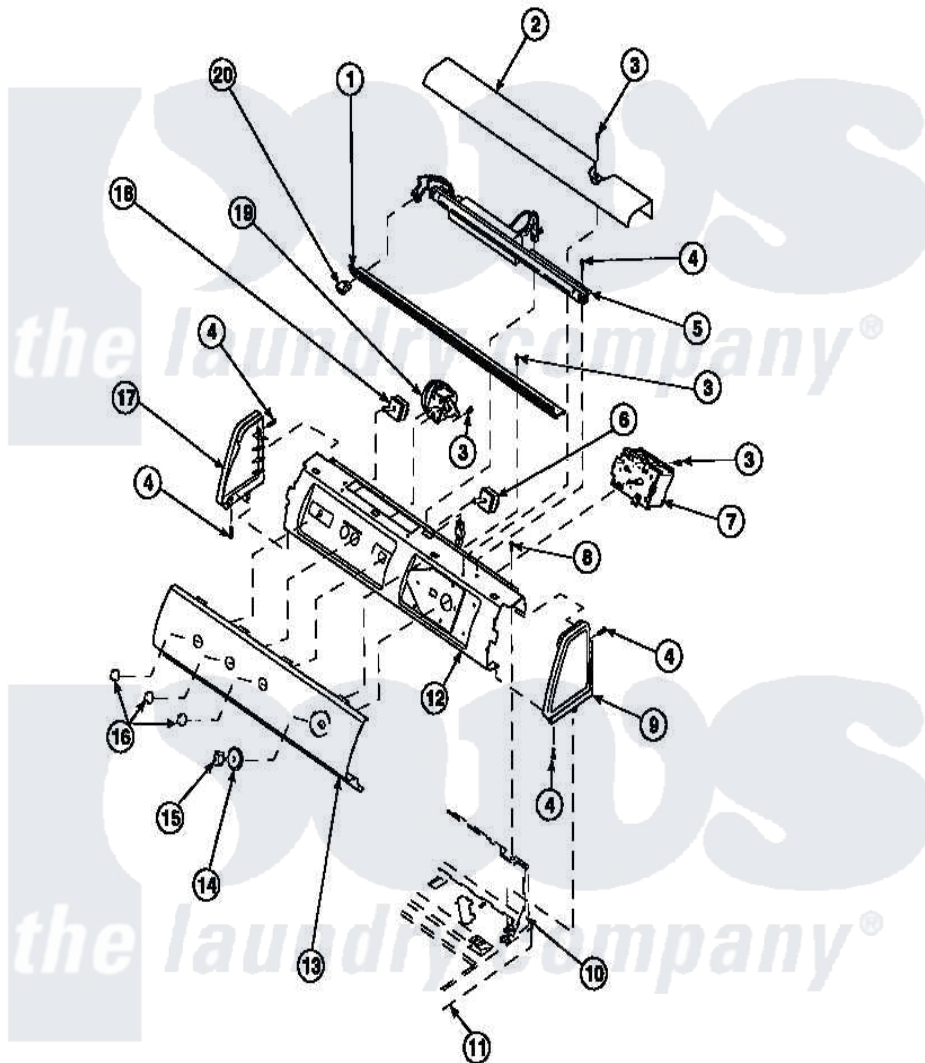

**Amana CW8413W2 (BOM: PCW8413W2 B) 16 - GRAPHIC PANEL, CTRL  
MTG PLATE AND CTRLS**

Amana [Residential Amana CW8413W2 \(BOM: PCW8413W2 B\) Washer Parts](#) Parts Diagram 16 - GRAPHIC PANEL, CTRL MTG PLATE AND CTRLS  
Click on the part number to view part

Item	Original Part Number	Replaced By	Status	Part Description
2	34824		Not Available	TOP COVER
3	23962	<a href="#">W10116760</a>		Screw
4	501086	<a href="#">90767</a>		Screw, 8A X 3/8 HeX Washer Head Tapping
6	35118	<a href="#">40039501</a>		Switch, Speed
7	<a href="#">36773</a>			Timer, 5 Cycle
8	34904	<a href="#">489355</a>		Screw, 8 X 1/2
9	34817		Not Available	END CAP(RIGHT)
10	34903		Not Available	PANEL, BACK HOOD (USE 37782)
11	34902P		Not Available	TOP
12	34821		Not Available	CONTROL MOUNTING PLATE
13	36611		Not Available	PANEL, GRAPHICS
14	36700		Not Available	TIMER KNOB SKIRT
15	35333		Not Available	TIMER KNOB

16	36701		Not Available	KNOB, TEMP
17	34818		Not Available	END CAP(LEFT)
18	36335	<a href="#">40046601</a>		Switch, Temperature Select
19	36045	<a href="#">40055101</a>		Switch, Pressure