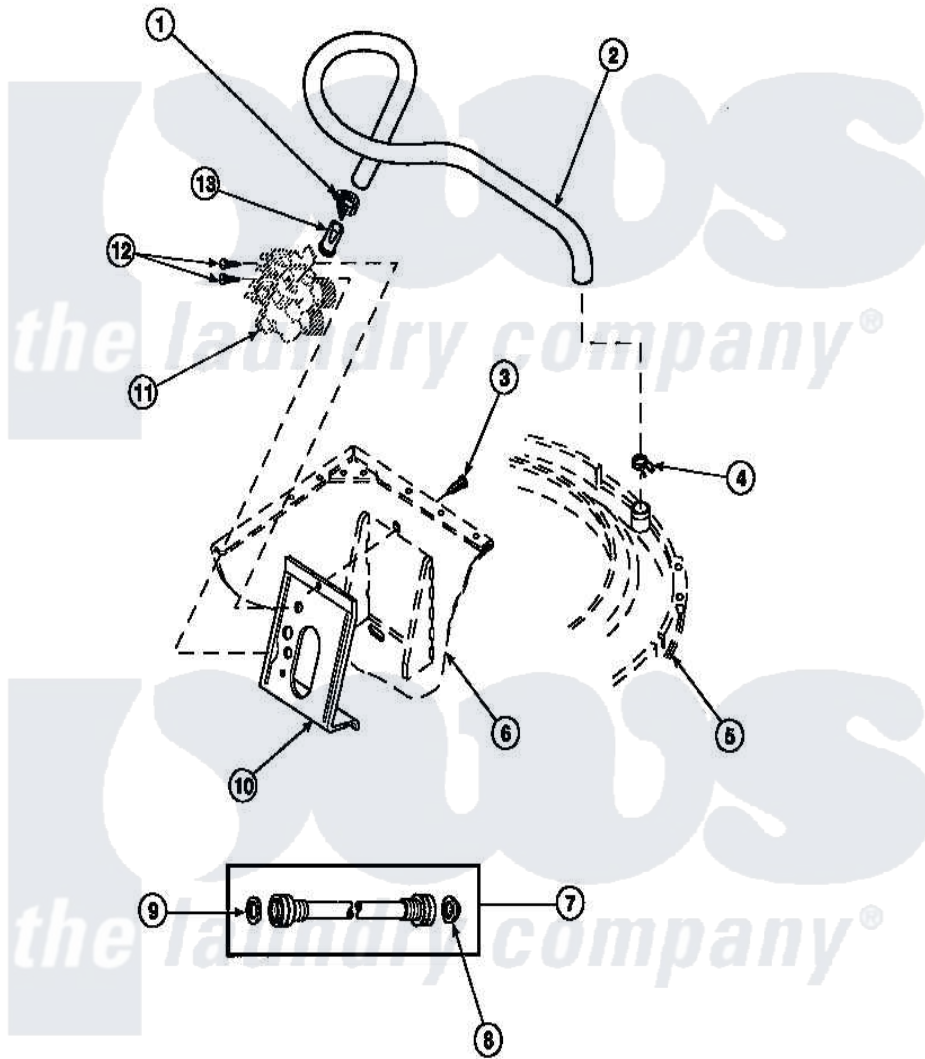

Amana CW8413W2 (BOM: PCW8413W2 B) 17 - INLET/FILL HOSE & MIXING VLV MTG BRKT

Amana Residential Amana CW8413W2 (BOM: PCW8413W2 B) Washer Parts Diagram 17 - INLET/FILL HOSE & MIXING VLV MTG BRKT
 Click on the part number to view part

Item	Original Part Number	Replaced By	Status	Part Description
1	36801	596669		Clamp, Manifold
2	35874	38155		Hose, Mix Valve To TU
3	33562	27001200		Screw
4	29210			Hose Clamp
5	36025P			Assembly, Tub Coverand Gasket
6	34475P		Not Available	CABINET
7	20618	21001467		Hose- 10'
"	20617		Not Available	HOSE, INLET (8 FT)
"	28330P	202860		Inlet Hose Assembly
8	28605	22002960		Strainer, Washer Inlet
9	20290	Y013783		Washer, Inlet Hose
10	34972	39407		Bracket, Valve
11	34963	34963P		Valve Mixing Package
12	501086	00767		Screw, 8A X 3/8 HeX Washer