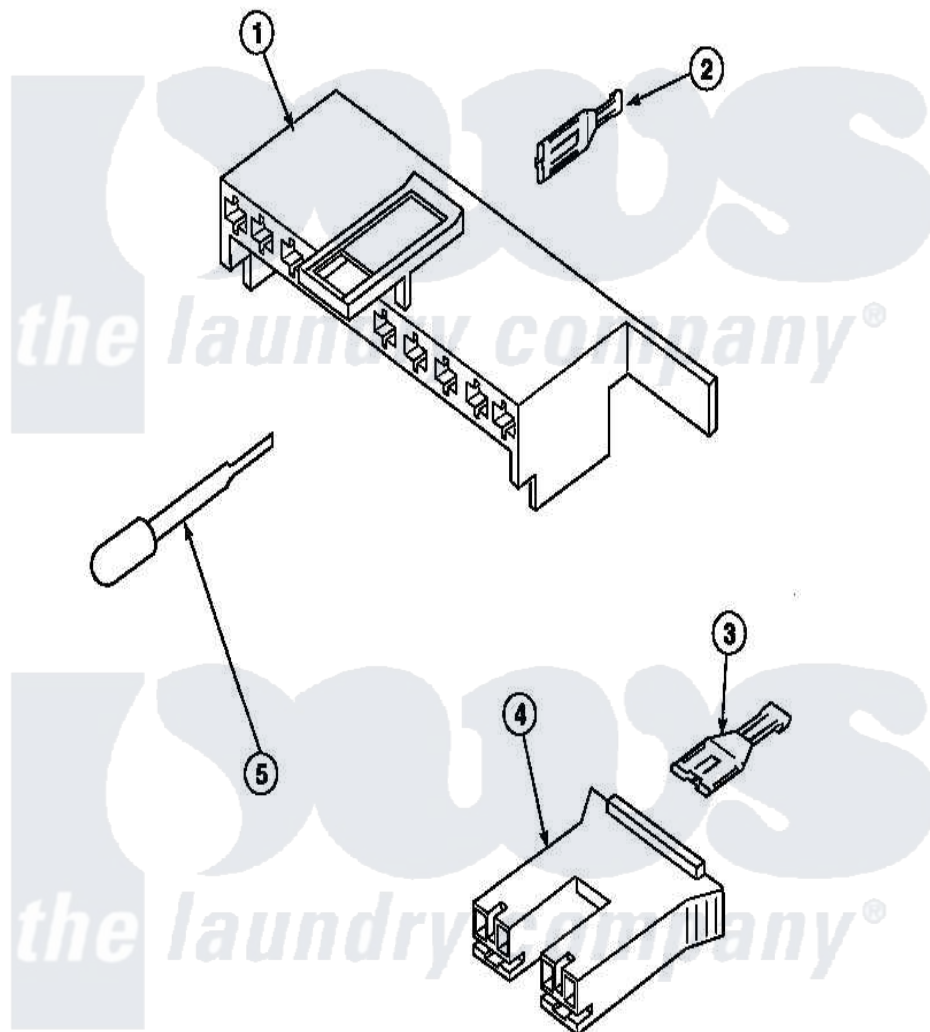

**Amana CW8413W2 (BOM: PCW8413W2 B) 19 - MIXING VALVE & MOTOR  
CONN BLOCKS, TERM**

Amana Residential Amana CW8413W2 (BOM: PCW8413W2 B) Washer Parts Parts Diagram 19 - MIXING VALVE & MOTOR CONN BLOCKS, TERM  
Click on the part number to view part

Item	Original Part Number	Replaced By	Status	Part Description
1	<a href="#">34677</a>			10 Circuit Plug
2	<a href="#">Y00188</a>			Molex Terminal
3	Y00121		Not Available	SPADE TERMINAL(12 GAUGE) (1/4 INCH-(2) 18 GAUGE WIRES O
4	<a href="#">34676</a>			Plug
"	34675		Not Available	PLUG
5	<a href="#">283P4</a>			Terminal Extractor Tool