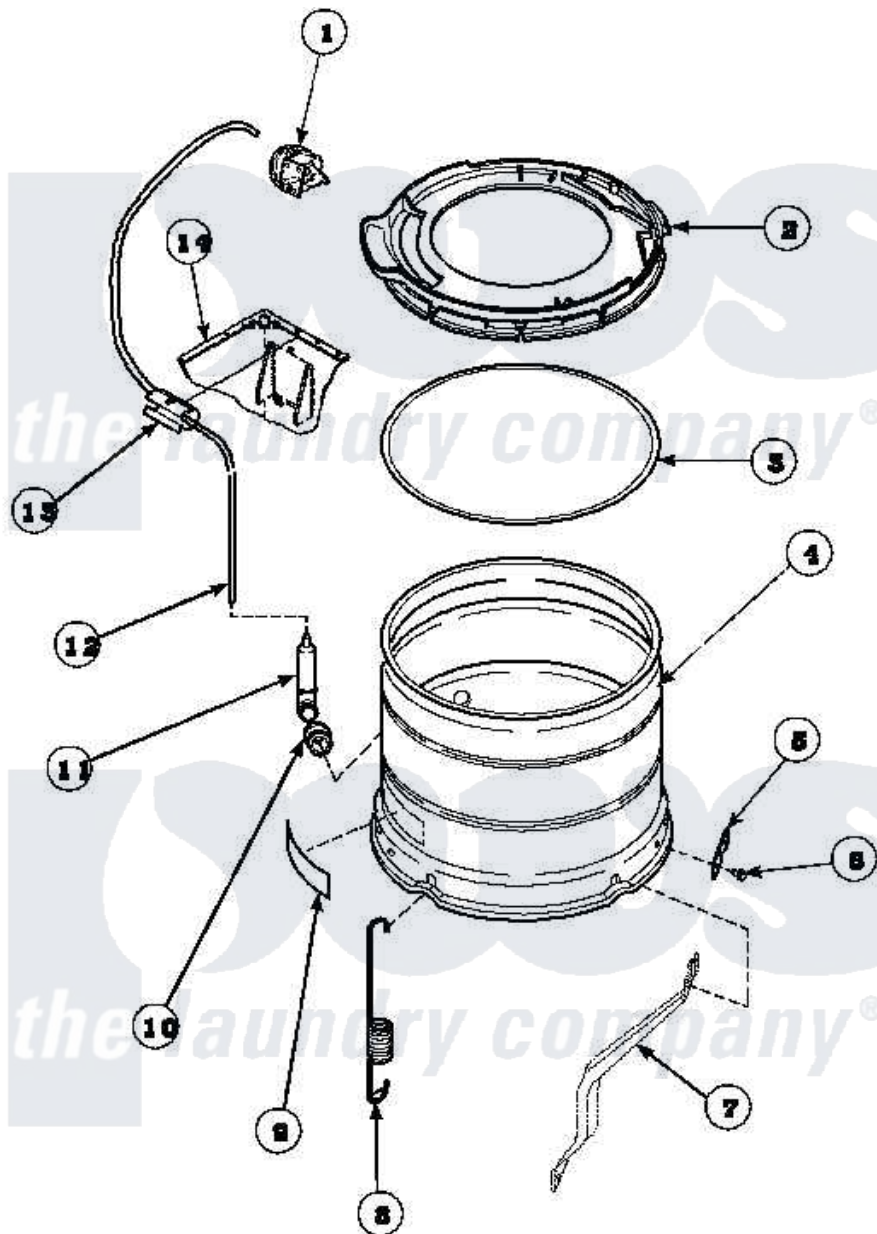

Amana CW8413W2 (BOM: PCW8413W2 B) 21 - OUTER TUB, COVER AND PRESSURE HOSE

Amana Residential Amana CW8413W2 (BOM: PCW8413W2 B) Washer Parts Parts Diagram 21 - OUTER TUB, COVER AND PRESSURE HOSE

Click on the part number to view part

Item	Original Part Number	Replaced By	Status	Part Description
1	36045	40055101		Switch, Pressure
2	36025P			Assembly, Tub Cover and Gasket
3	32857			Gasket, Tub Cover Small
4	34438P			Assembly, Outer Tub
5	27926			Plate, Leg .063
6	35369	40128701		Screw, 5/16-18 X .50
7	34471		Not Available	LEG,SUPPORT
8	35948			Spring, Leg-Large Tub
9	500049		Not Available	STICKER
10	29175	40037801		Grommet
11	30907	40008501		Assembly, Pressure Bulb
12	29213	39125		Tubing 31
13	36985		Not Available	CLIP, HOSE
14	34475P		Not Available	CABINET