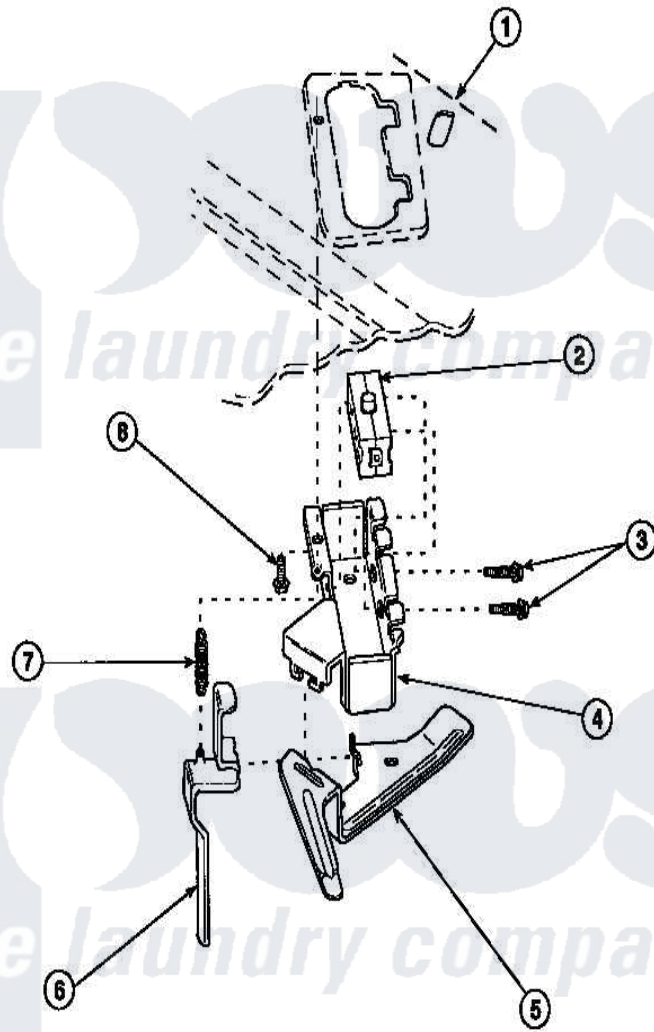

# Amana CW8413W2 (BOM: PCW8413W2 B) 22 - OUT-OF-BALANCE SWITCH

Amana Residential Amana CW8413W2 (BOM: PCW8413W2 B) Washer Parts Parts Diagram 22 - OUT-OF-BALANCE SWITCH

[Click on the part number to view part](#)

Item	Original Part Number	Replaced By	Status	Part Description
1	34902P		Not Available	TOP
2	33445	<a href="#">27001095</a>		Switch, Lid
3	<a href="#">36510</a>			Screw
4	<a href="#">36497P</a>			Kit, Switch Holder
5	<a href="#">33441</a>			Arm, Actuator
6	<a href="#">33442</a>			Lever, Unbalanced Load
7	<a href="#">33443</a>			Spring
8	23962	<a href="#">W10116760</a>		Screw