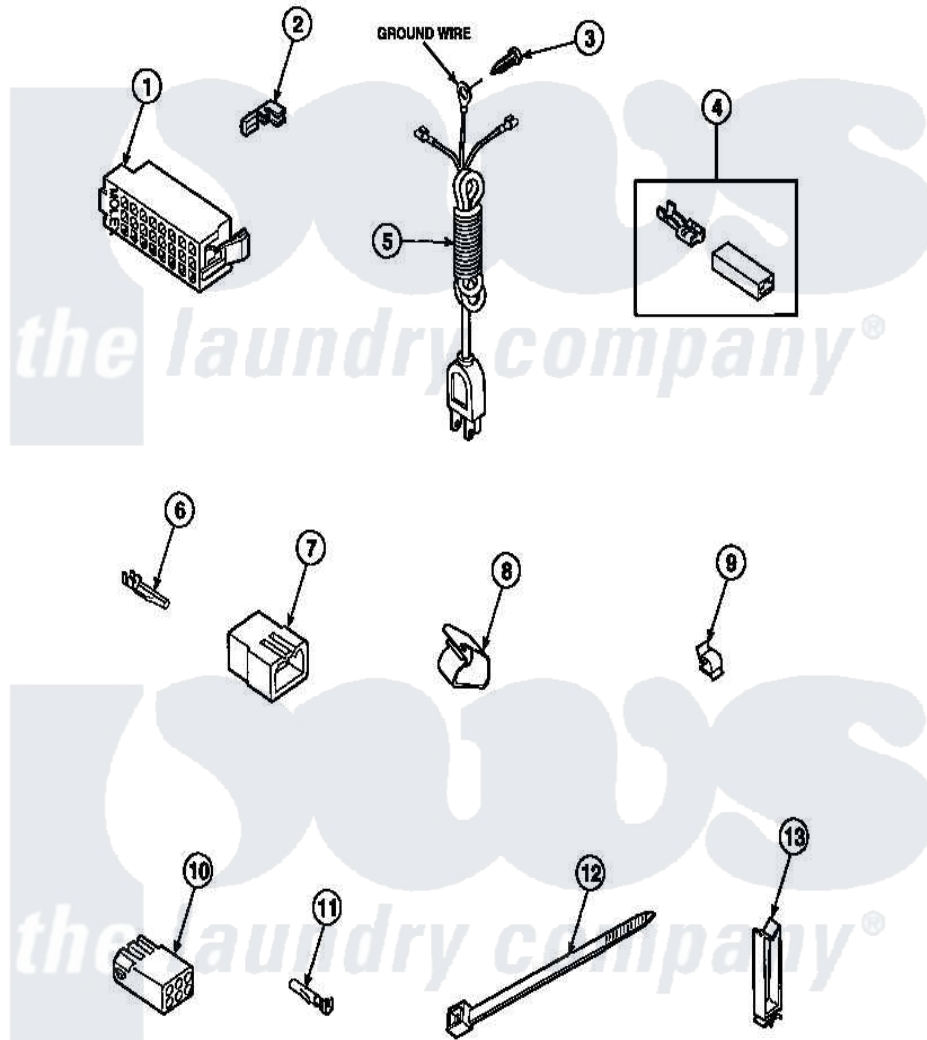

Amana CW8413W2 (BOM: PCW8413W2 B) 23 - POWER CORD AND TERMINALS

Amana Residential Amana CW8413W2 (BOM: PCW8413W2 B) Washer Parts Parts Diagram 23 - POWER CORD AND TERMINALS

[Click on the part number to view part](#)

Item	Original Part Number	Replaced By	Status	Part Description
1	34123			Housing, LH -24 Position
"	32746			Housing, RH-24 Positi
2	Y00188			Molex Terminal
3	52909			Screw, 10B-16 X 1/2 HeX
4	00234	00359		Terminal Ultra Pod 250 X032F
5	Y34458		Not Available	POWER CORD ALL
6	Y00116			Terminal, Pin-Male
7	26302		Not Available	PLUG,1 CIRCUIT
"	23041			Plug, 6 Circuit
"	23033			Plug, 9 Circuit
8	35521		Not Available	CLIP,HARNESS HOLDER
9	21036			Clip, Cable
10	26708			Receptacle, 6 Circuit
"	26301			Receptacle, Molex
"	26163			Receptacle, 9 Circuit

11	Y00117	5011-XX	093 Female Socket
12	36466	M0321209	Tie-Electrical
13	36274	Not Available	CLIP, HARNESS