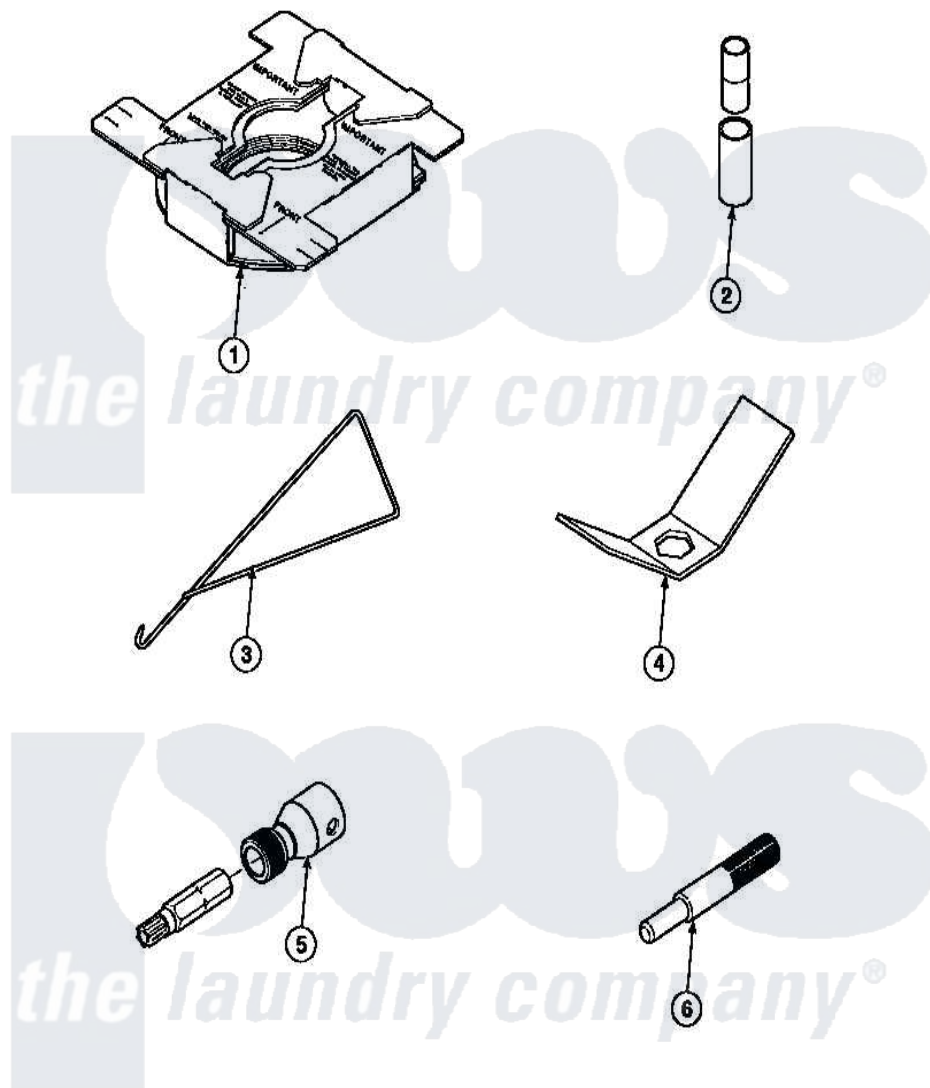

# Amana CW8413W2 (BOM: PCW8413W2 B) 24 - SPECIAL TOOLS

Amana Residential Amana CW8413W2 (BOM: PCW8413W2 B) Washer Parts Parts Diagram 24 - SPECIAL TOOLS  
 Click on the part number to view part

Item	Original Part Number	Replaced By	Status	Part Description
1	36926		Not Available	BRACE, SHIPPING
2	<a href="#">242P4</a>			Installer, Spring
3	289P4	<a href="#">321P4</a>		Hook, Spring
4	237P4	<a href="#">306P4</a>		Hex Wrench
5	<a href="#">282P4</a>			T25 Tamper Resistant Bit
"	<a href="#">24161</a>			Torx Bit Holder
6	305P4		Not Available	TOOL, TRANSMISSION PI
NI	555P3	<a href="#">725P3</a>		Kit