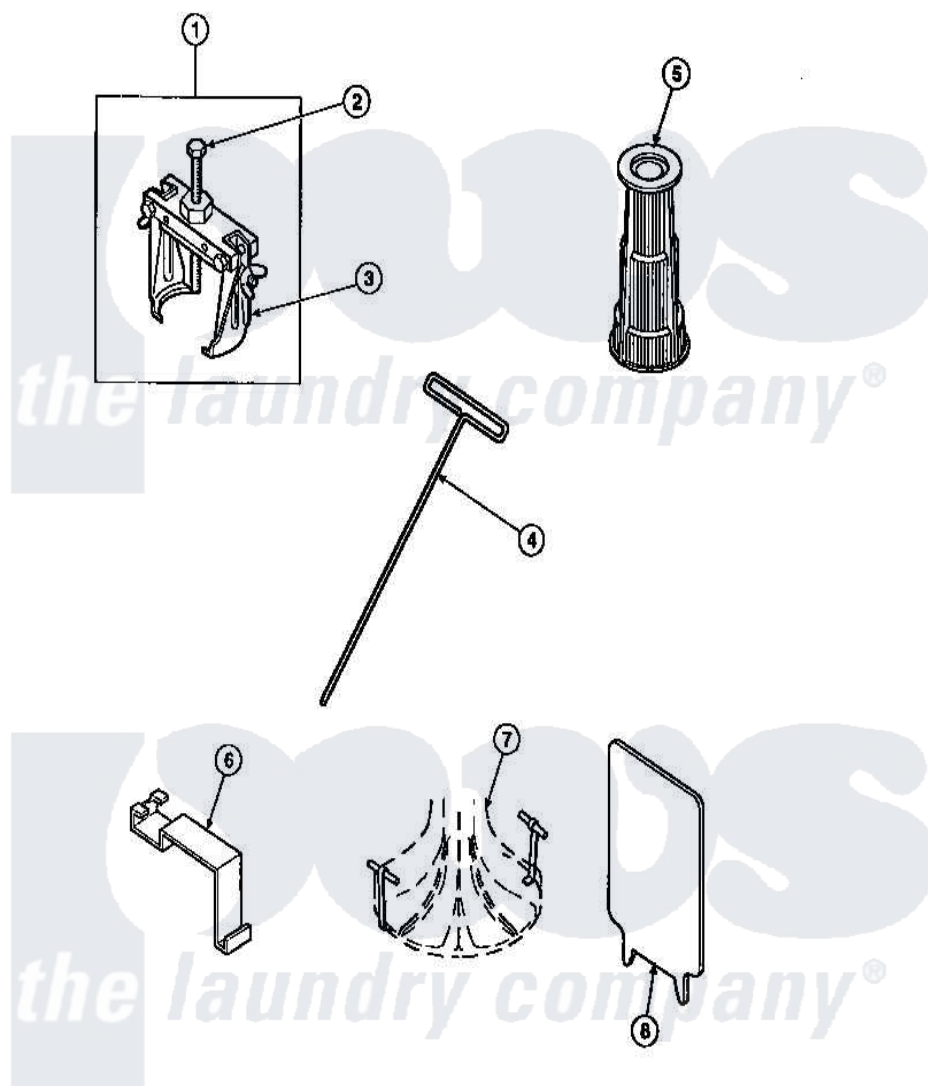

Amana CW8413W2 (BOM: PCW8413W2 B) 25 - SPECIAL TOOLS

Amana Residential Amana CW8413W2 (BOM: PCW8413W2 B) Washer Parts Parts Diagram 25 - SPECIAL TOOLS

[Click on the part number to view part](#)

Item	Original Part Number	Replaced By	Status	Part Description
1	294P4			Bell Tool
2	294P4B			Drive Bell Bolt
3	294P4A			Jaw, Drive Bell Tool
4	291P4		Not Available	WRENCH, T - ALLEN
5	293P4			Seal Tool
6	273P4			Tub Cover Gasket Tool
7	254P4P			Agitator Hooks
8	272P4			Tool, Lid Switch Instal
NI	555P3	725P3		Kit