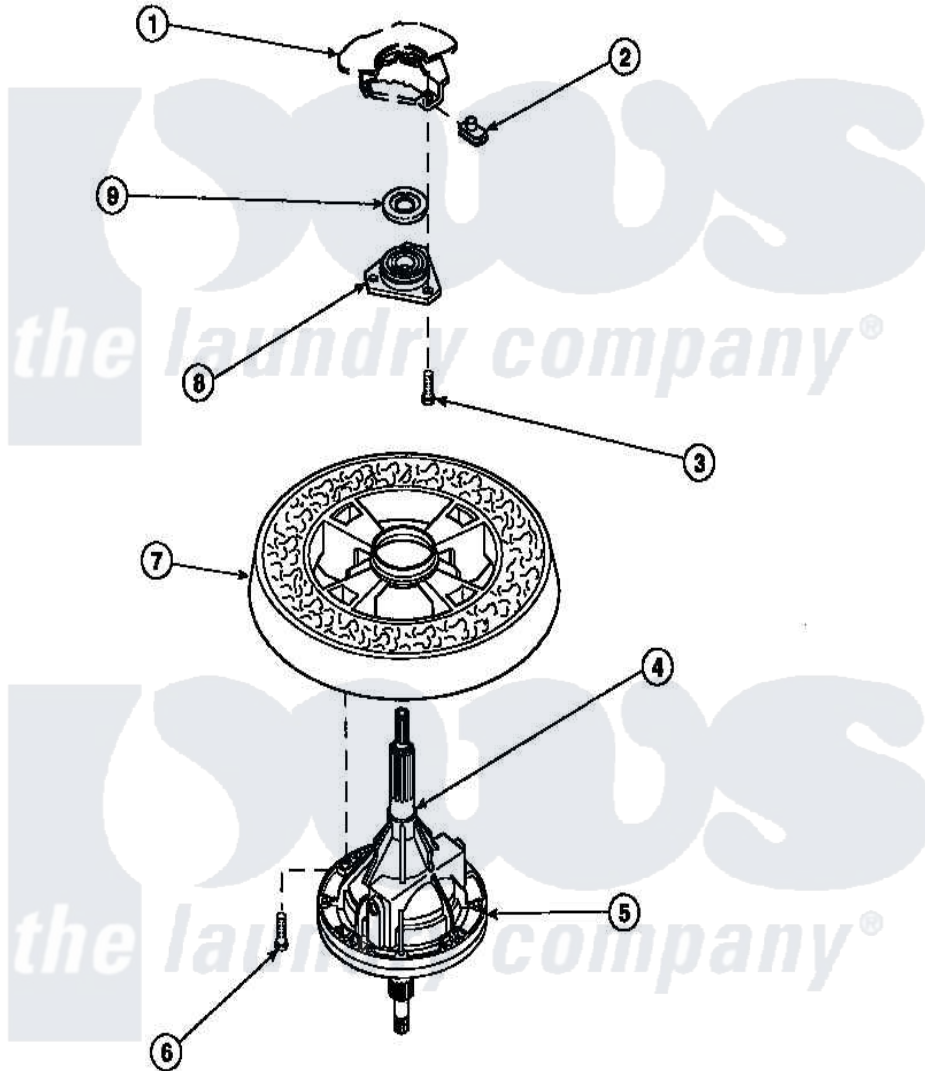

Amana CW8413W2 (BOM: PCW8413W2 B) 27 - TRANSMISSION ASSY AND BALANCE RING

Amana Residential Amana CW8413W2 (BOM: PCW8413W2 B) Washer Parts Parts Diagram 27 - TRANSMISSION ASSY AND BALANCE RING
 Click on the part number to view part

Item	Original Part Number	Replaced By	Status	Part Description
1	34438P			Assembly, Outer Tub
2	27222			Nut, Retainer 5/16-18
3	36991	3400500		Bolt, 3405245 5/16-18 X 3/4
4	27604P			Never-Seeze 1 Oz Tube
5	34526P			Assembly, Transmission
6	37047		Not Available	SCREW, CAP
7	34731		Not Available	ASSY,BALANCE RING-COMPL
8	27182	40004201P		Main Bearing Assembly
9	27187			Flinger