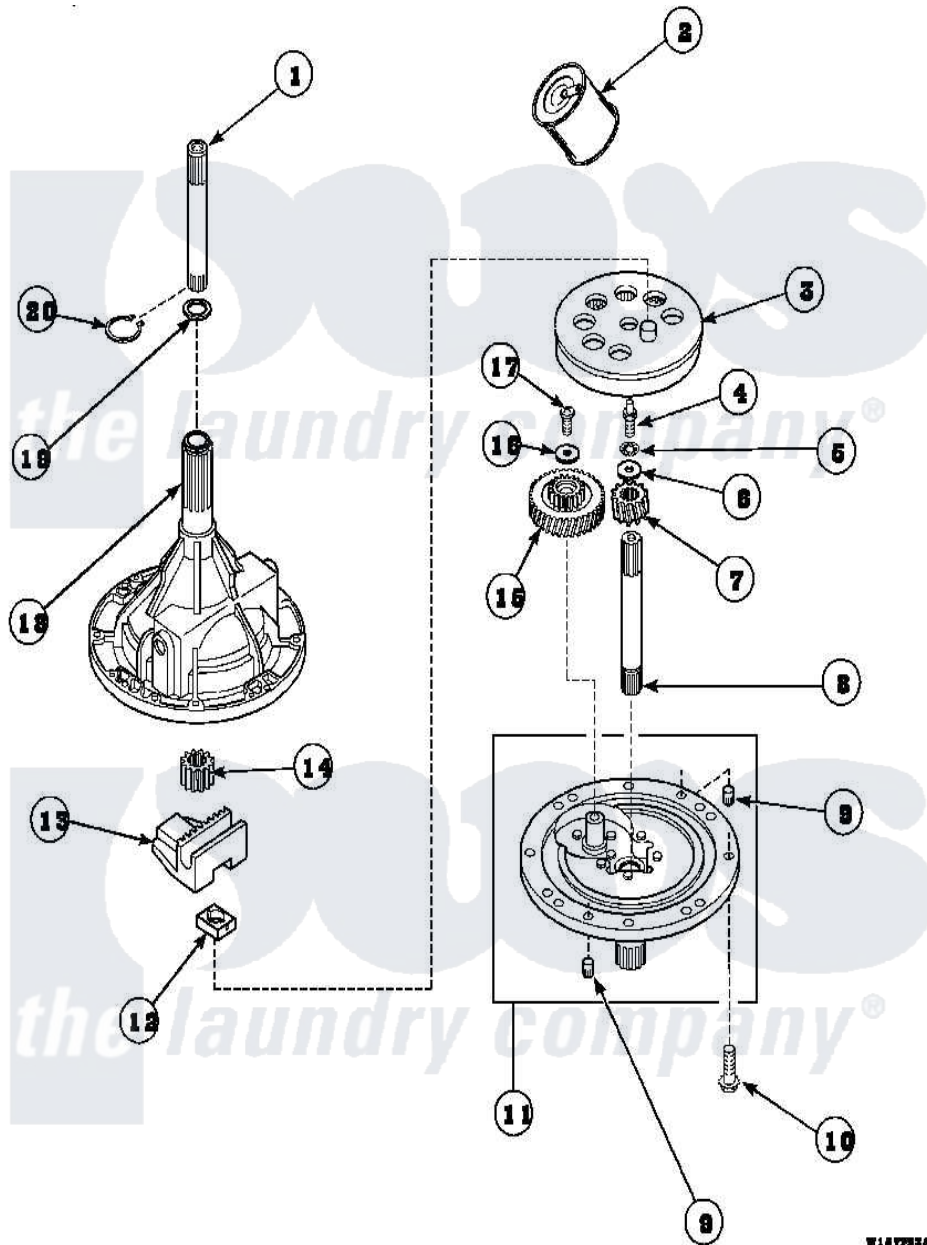

Amana CW8413W2 (BOM: PCW8413W2A) 01 - 34526P TRANSMISSION ASSY

Amana Residential Amana CW8413W2 (BOM: PCW8413W2A) Washer Parts Parts Diagram 01 - 34526P TRANSMISSION ASSY

Click on the part number to view part

Item	Original Part Number	Replaced By	Status	Part Description
1	Y36570			Shaft, Output
2	27243P			Oil, CW Transmission F-
3	26577			Assembly, Gear And Stud
4	27030		Not Available	SCREW, 1/4-20 SPECIAL
5	21456			Lockwasher, 1/4 Intshkp
6	26509	40041501		Washer
7	36562			Pinion, Drive
8	34853			Shaft, Input
9	27172			Pin, Dowel
10	32814		Not Available	SCREW, 1/4-20X7/8 SERRA
11	38290			Assembly, Cover
12	26493			Slide
13	Y31526			Rack
14	27003			Pinion, Agitator
15	29161			Gear, Reduction

16	29260	Not Available	WASHER
17	29273		Screw, 1/4-20 X 3/8
18	33223	Not Available	ASSY, TRANSMISSION CASE
19	35092		Washer, 3628id X 1.00 X .056
20	27197		Ring, Retaining
NI	37577P	Not Available	SEALANT