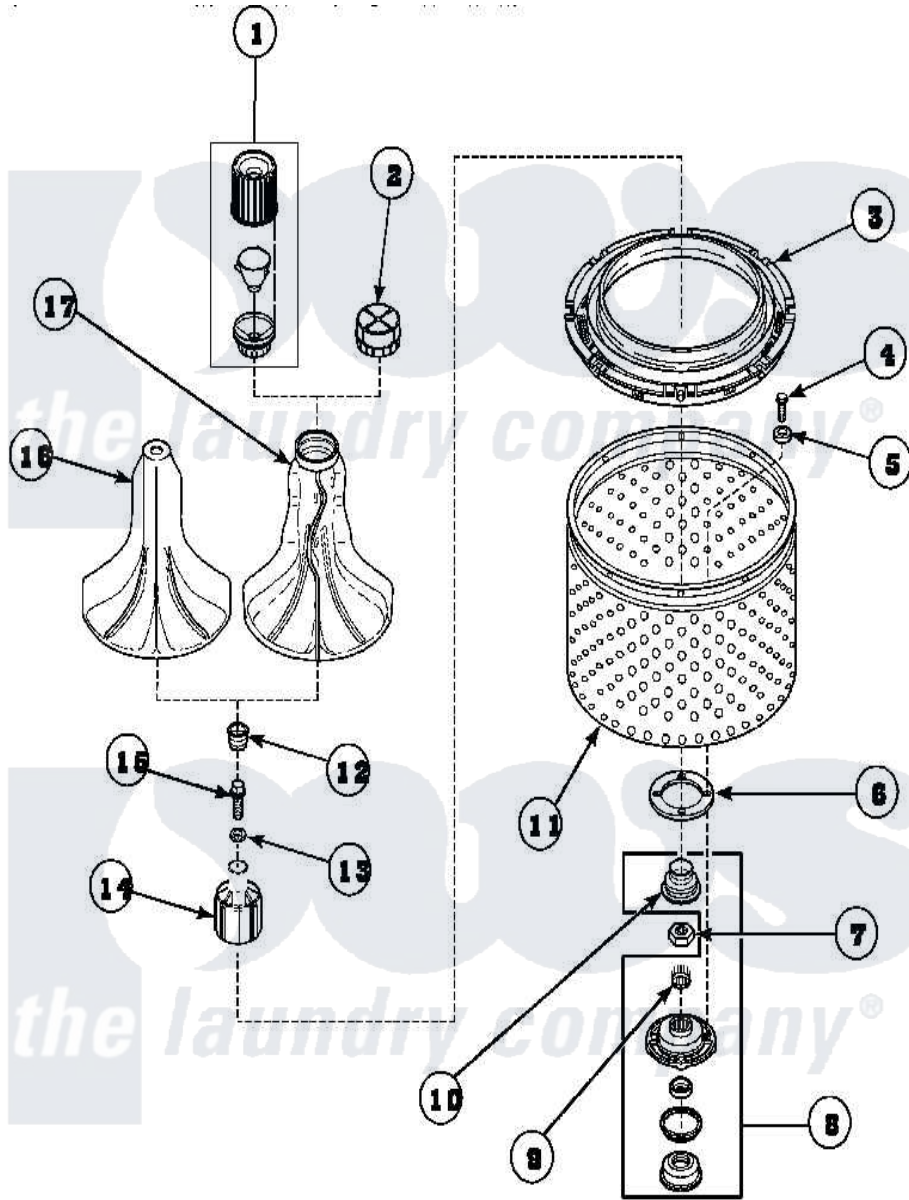

**Amana CW8413W2 (BOM: PCW8413W2A) 02 - AGITATOR/DRIVE BELL/SEAL KIT/TUB & HUB**

W244P2EA

Amana Residential Amana CW8413W2 (BOM: PCW8413W2A) Washer Parts Parts Diagram 02 - AGITATOR/DRIVE BELL/SEAL KIT/TUB & HUB  
 Click on the part number to view part

| Item | Original Part Number  | Replaced By               | Status | Part Description         |
|------|-----------------------|---------------------------|--------|--------------------------|
| 1    | 36542                 | <a href="#">40002101W</a> |        | Assembly, Fabric Softner |
| 2    | <a href="#">36515</a> |                           |        | Cap, Agitator            |
| 3    | <a href="#">35035</a> |                           |        | Guard, Clothes           |
| 4    | 27202                 | <a href="#">W10116787</a> |        | Screw                    |
| 5    | <a href="#">28094</a> |                           |        | Gasket                   |
| 7    | Y29220                | <a href="#">40016301</a>  |        | Nut, Lock                |
| 8    | 495P3                 | <a href="#">R9900552</a>  |        | Hub And Seal             |
| 9    | 29728                 | <a href="#">40008301</a>  |        | Insert, Spline           |
| 10   | 36425                 | <a href="#">40016101</a>  |        | Seal, Bell Drive         |
| 12   | 36511                 | <a href="#">40008401</a>  |        | Plug, Bell               |
| 13   | <a href="#">36472</a> |                           |        | O-Ring                   |
| 14   | 36443P                | <a href="#">R9900189</a>  |        | Kit, Drive Bell And Seal |
| 15   | 34288                 | <a href="#">40065102</a>  |        | Screw, Shoulder 1/4      |