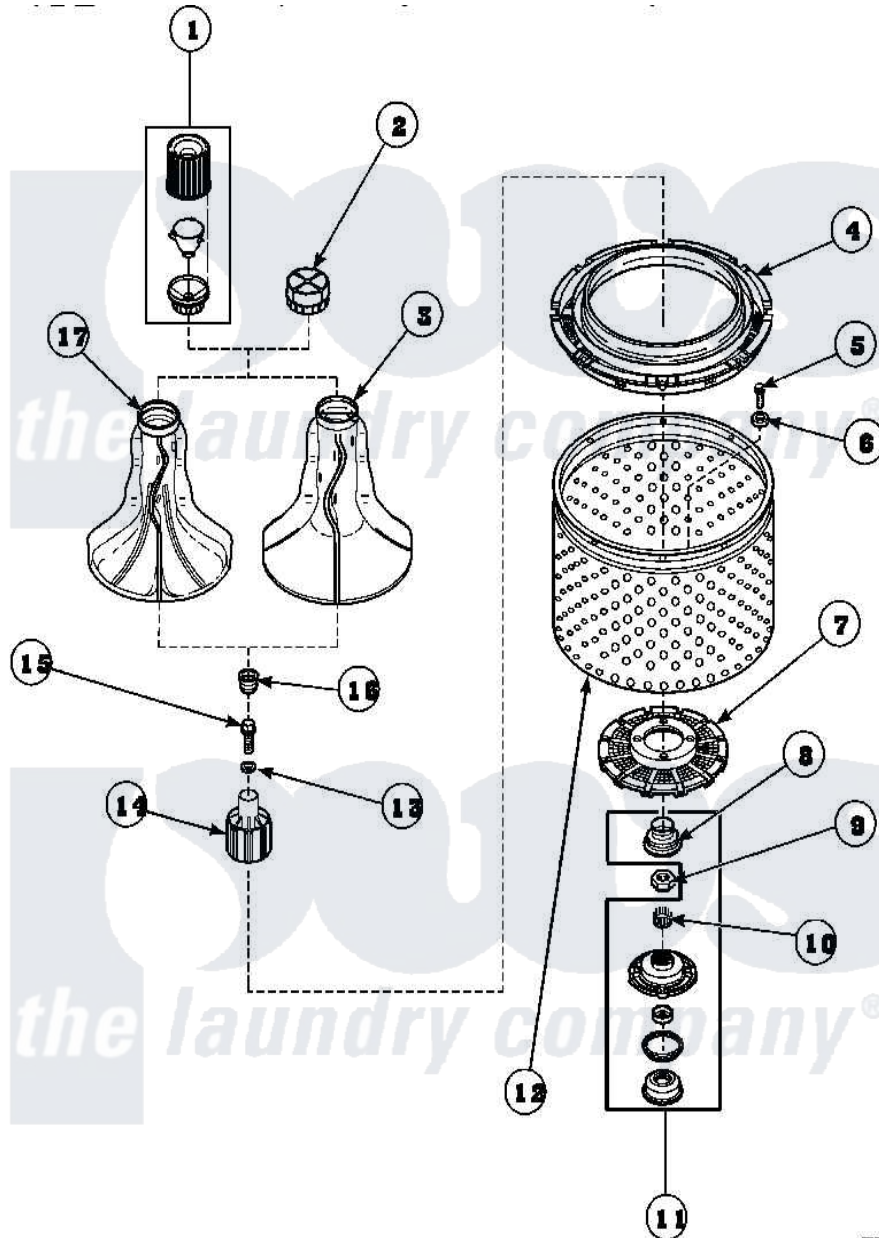

Amana CW8413W2 (BOM: PCW8413W2A) 03 - AGITATOR/DRIVE BELL/SEAL KIT/TUB & HUB

Amana Residential Amana CW8413W2 (BOM: PCW8413W2A) Washer Parts Parts Diagram 03 - AGITATOR/DRIVE BELL/SEAL KIT/TUB & HUB
 Click on the part number to view part

W2JCV85A

Item	Original Part Number	Replaced By	Status	Part Description
1	36542	40002101W		Assembly, Fabric Softner
2	36515			Cap, Agitator
3	36507	40000501W		Agitator, Flex Vane
4	35035			Guard, Clothes
5	27202	W10116787		Screw
6	28094			Gasket
7	32998	39371		Filter Lin
8	36425	40016101		Seal, Bell Drive
9	Y29220	40016301		Nut, Lock
10	29728	40008301		Insert, Spline
11	495P3	R9900552		Hub And Seal
12	33501P	R9900144		Kit- Wash
13	36472			O-Ring
14	36443P	R9900189		Kit, Drive Bell And Seal
15	34288	40065102		Screw, Shoulder 1/4