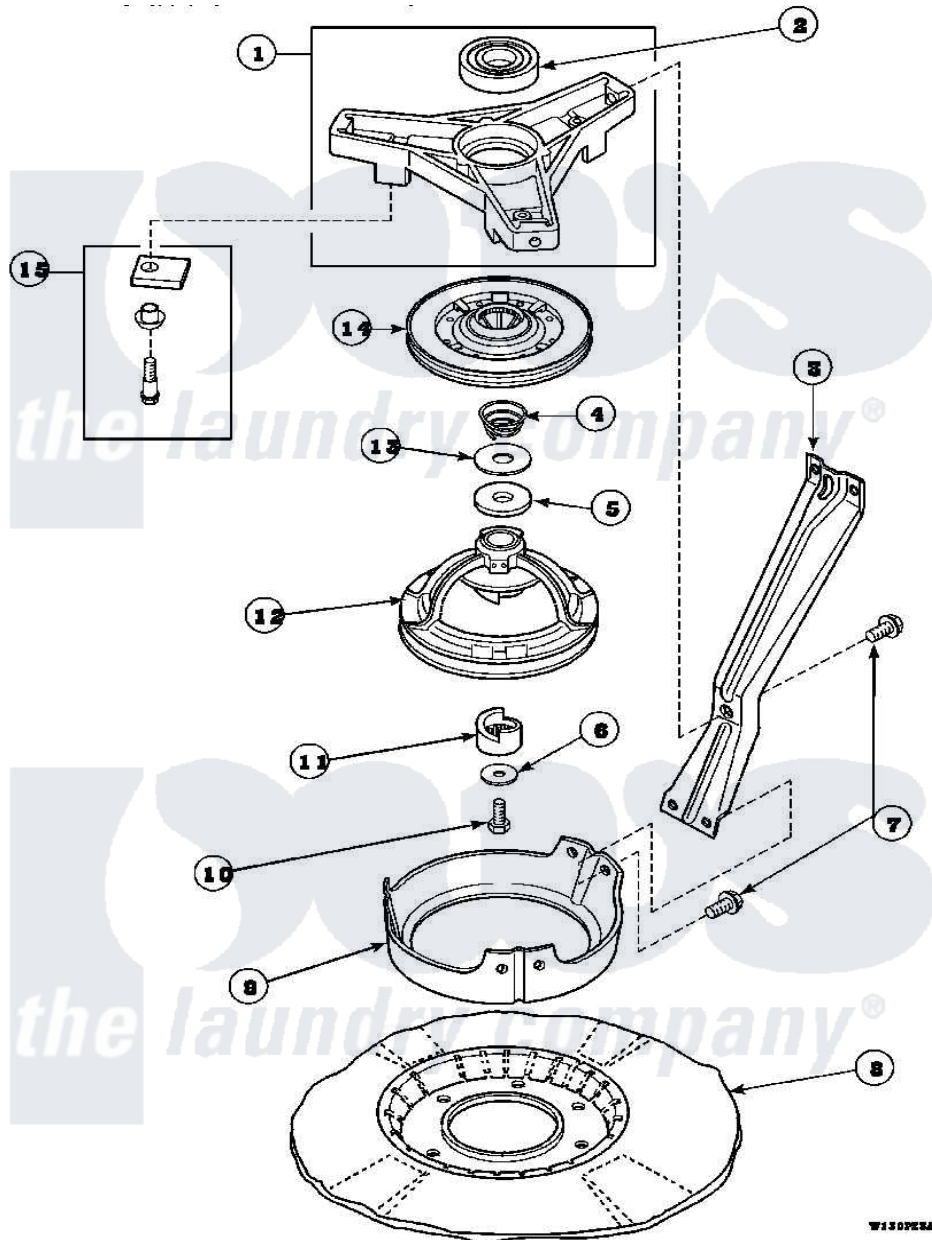

**Amana CW8413W2 (BOM: PCW8413W2A) 04 - BRG HSG/BRAKE/PULLEY & PIVOT DOME**

Amana Residential Amana CW8413W2 (BOM: PCW8413W2A) Washer Parts Parts Diagram 04 - BRG HSG/BRAKE/PULLEY & PIVOT DOME  
 Click on the part number to view part

Item	Original Part Number	Replaced By	Status	Part Description
1	<a href="#">35746</a>			Assembly, Bearing Housing-L
2	28944R	<a href="#">40004001</a>		Bearing, Main
3	34471		Not Available	LEG,SUPPORT
4	<a href="#">33435</a>			Spring, Conical
5	27015	<a href="#">40063201</a>		Washer, Flat
6	26509	<a href="#">40041501</a>		Washer
7	35369	<a href="#">40128701</a>		Screw, 5/16-18 X .50
8	<a href="#">36599P</a>			Assembly Nut/ Leg Base
"	<a href="#">34434P</a>			Assembly Nut/Leg Base
9	<a href="#">34470</a>			Dome, Pivot
10	27220	<a href="#">40063401</a>		Screw, 1/4-20 x 5/8 Hex
11	<a href="#">27018</a>			Helix
12	<a href="#">34921</a>			Assembly, Pulley-Spin And Agitate
13	35535	<a href="#">40065701</a>		Washer, 2 Odx.63 ID