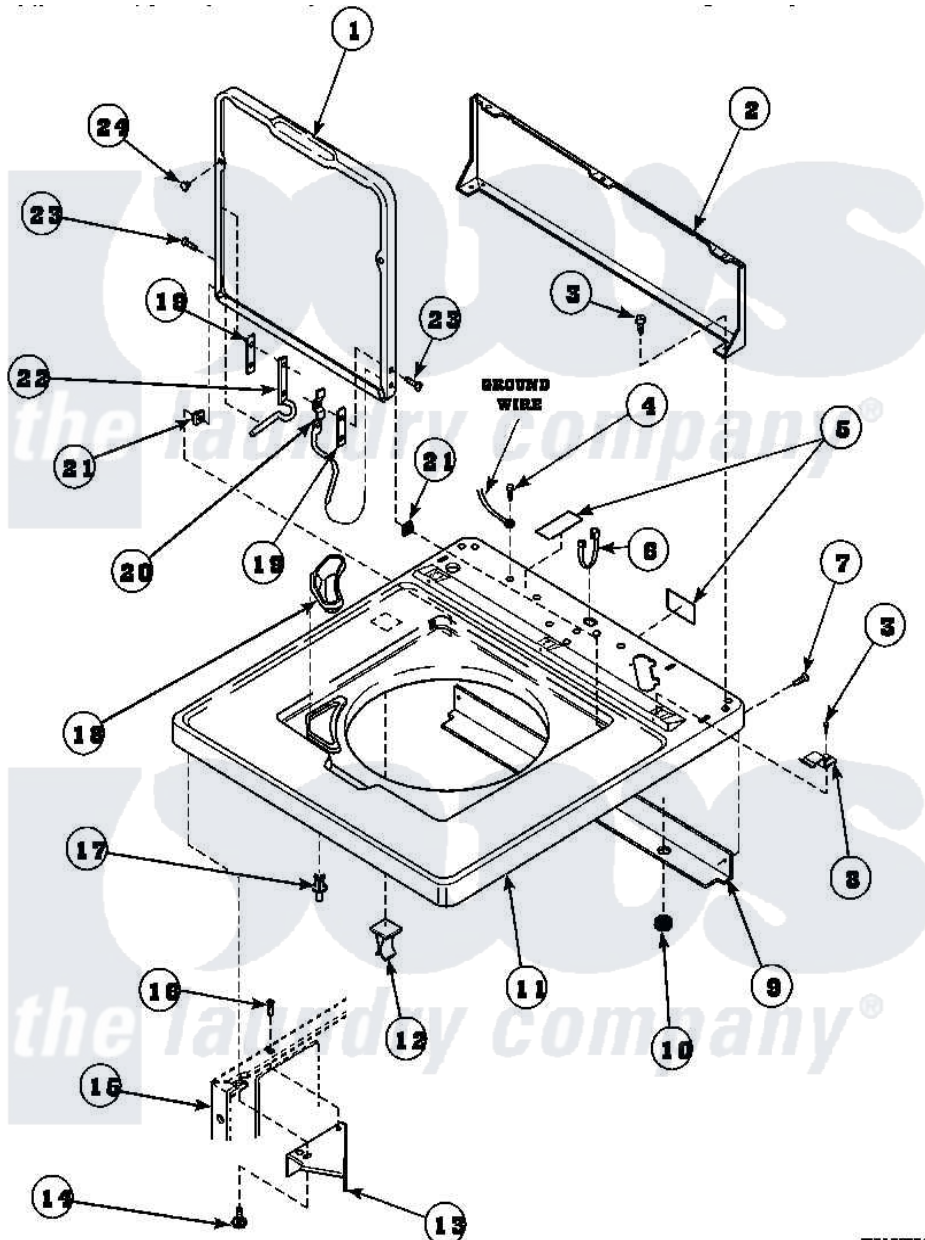

Amana CW8413W2 (BOM: PCW8413W2A) 05 - CAB TOP/LOADING DR & CTRL HOOD REAR PAN

Amana Residential Amana CW8413W2 (BOM: PCW8413W2A) Washer Parts Diagram 05 - CAB TOP/LOADING DR & CTRL HOOD REAR PAN

Click on the part number to view part

Item	Original Part Number	Replaced By	Status	Part Description
2	34903		Not Available	PANEL, BACK HOOD (USE 37782)
3	23962	W10116760		Screw
4	52909			Screw, 10B-16 X 1/2 HeX
5	500316		Not Available	LABEL, WARNING-DISCONNECT POWER
6	21903	211881		Grommet, Cord Part Not Used-Gas Models Only
7	27196	27001200		Screw
8	35887	40063901		Clip, Hold Down
9	34228			Shield, Top
10	80262		Not Available	GROMMET
11	34902_P		Not Available	CABINET TOP
13	36034			Bracket, Director-Module
14	Y31644	27001200		Screw
15	34475_P		Not Available	CABINET

16	36035	Not Available	SCREW,8-18X3/8 PHIL FLT HD
17	56534		Barrel, Support
18	34776	Not Available	DISPENSER,BLEACH
19	34338		Gasket, Hinge
20	36437		Hinge, Lid R
21	33446	40008201	Bushing, Hinge
22	36438		Hinge, Lid Left
23	34337	W10119828	Screw, Lid Hinge Mounting
24	21685	40038001	Bumper