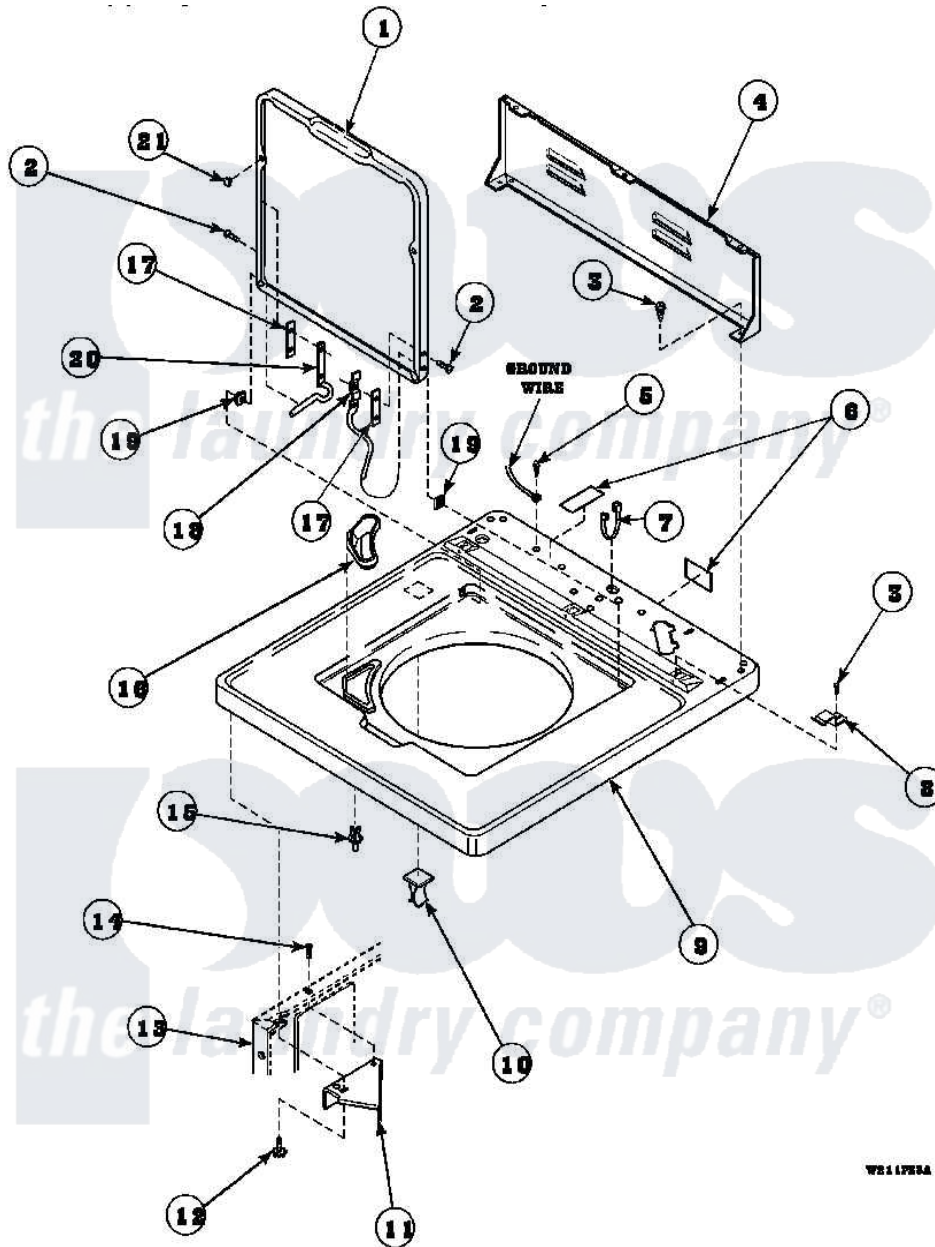

Amana CW8413W2 (BOM: PCW8413W2A) 06 - CAB TOP/LOADING DR & CTRL HOOD REAR PAN

WB11793A

Amana Residential Amana CW8413W2 (BOM: PCW8413W2A) Washer Parts Parts Diagram 06 - CAB TOP/LOADING DR & CTRL HOOD REAR PAN
 Click on the part number to view part

Item	Original Part Number	Replaced By	Status	Part Description
1	33541_P		Not Available	LOADING DOOR
2	34337	W10119828		Screw, Lid Hinge Mounting
3	23962	W10116760		Screw
4	34903		Not Available	PANEL, BACK HOOD (USE 37782)
5	52909			Screw, 10B-16 X 1/2 HeX
6	24903		Not Available	STICKER,DISCONNECT POW
7	21903	211881		Grommet, Cord Part Not Used-Gas Models Only
8	35887	40063901		Clip, Hold Down
9	34902_P		Not Available	CABINET TOP
11	36034			Bracket, Director-Module
12	Y31644	27001200		Screw
13	34475_P		Not Available	CABINET
14	36035		Not Available	SCREW,8-18X3/8 PHIL FLT

14	30033	Not Available	HD
15	56534		Barrel, Support
16	34776	Not Available	DISPENSER,BLEACH
17	34338		Gasket, Hinge
18	36437		Hinge, Lid R
19	33446	40008201	Bushing, Hinge
21	21685	40038001	Bumper
NI	26594P		Grease, Silicone - 2 Oz Tube