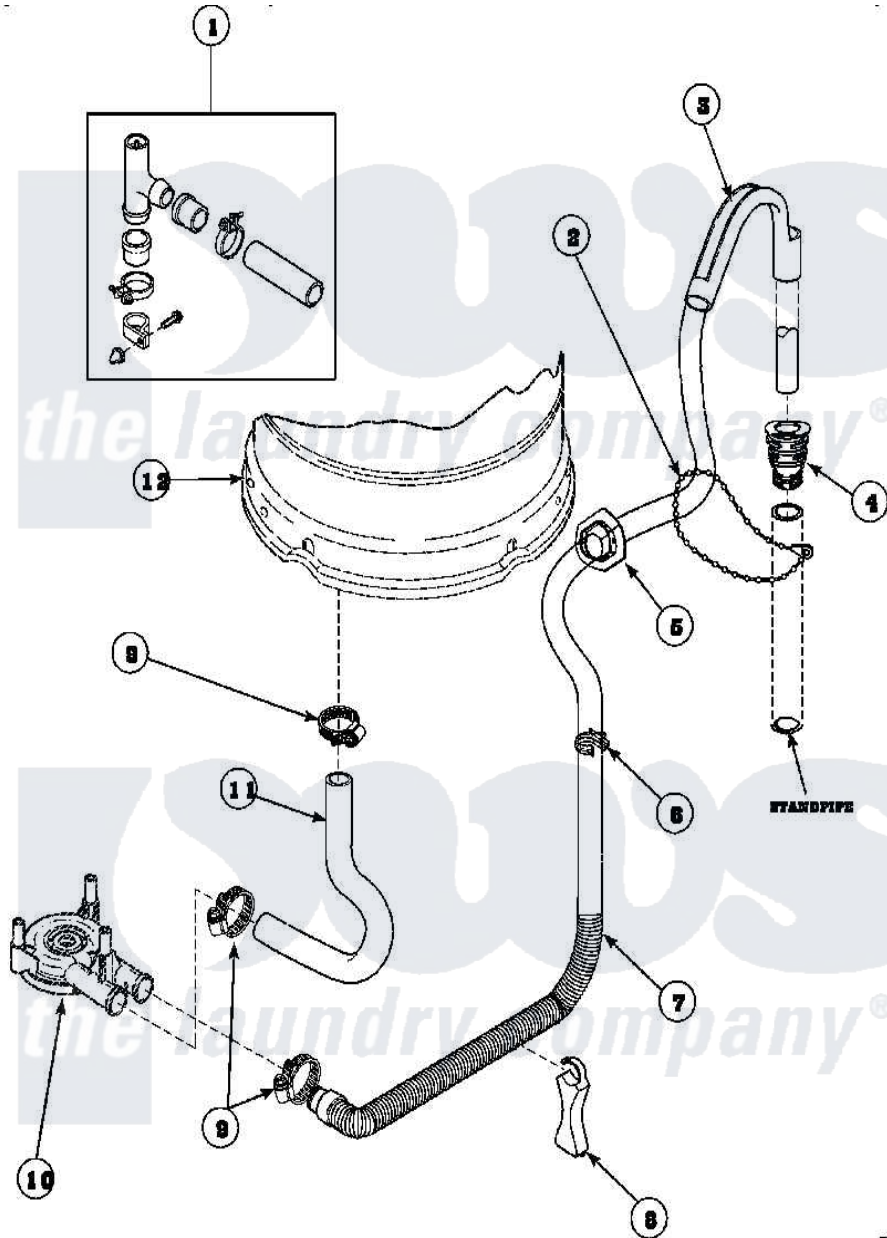

Amana CW8413W2 (BOM: PCW8413W2A) 07 - DRAIN HOSE AND SIPHON BREAK

Amana Residential Amana CW8413W2 (BOM: PCW8413W2A) Washer Parts Parts Diagram 07 - DRAIN HOSE AND SIPHON BREAK

Click on the part number to view part

Item	Original Part Number	Replaced By	Status	Part Description
1	562P3	76660		Break-Sphn
2	33489	8539404		Tie-Wire
3	33615	22003814		Retainer, Drain Hose
4	36878	40008101		Adapter, Standpipe
5	32219			Relief, Strain
6	36014			Clip, Retainer-Hose
7	37245	40053901		Hose, Drain
8	36522			Hose Support
"	35487			Support, Hose
9	36802	285655		Clamp, Hose
10	36863P	27001233		Pump
11	35753			Hose, Tub To Pump-Ddp
12	34438P			Assembly, Outer Tub