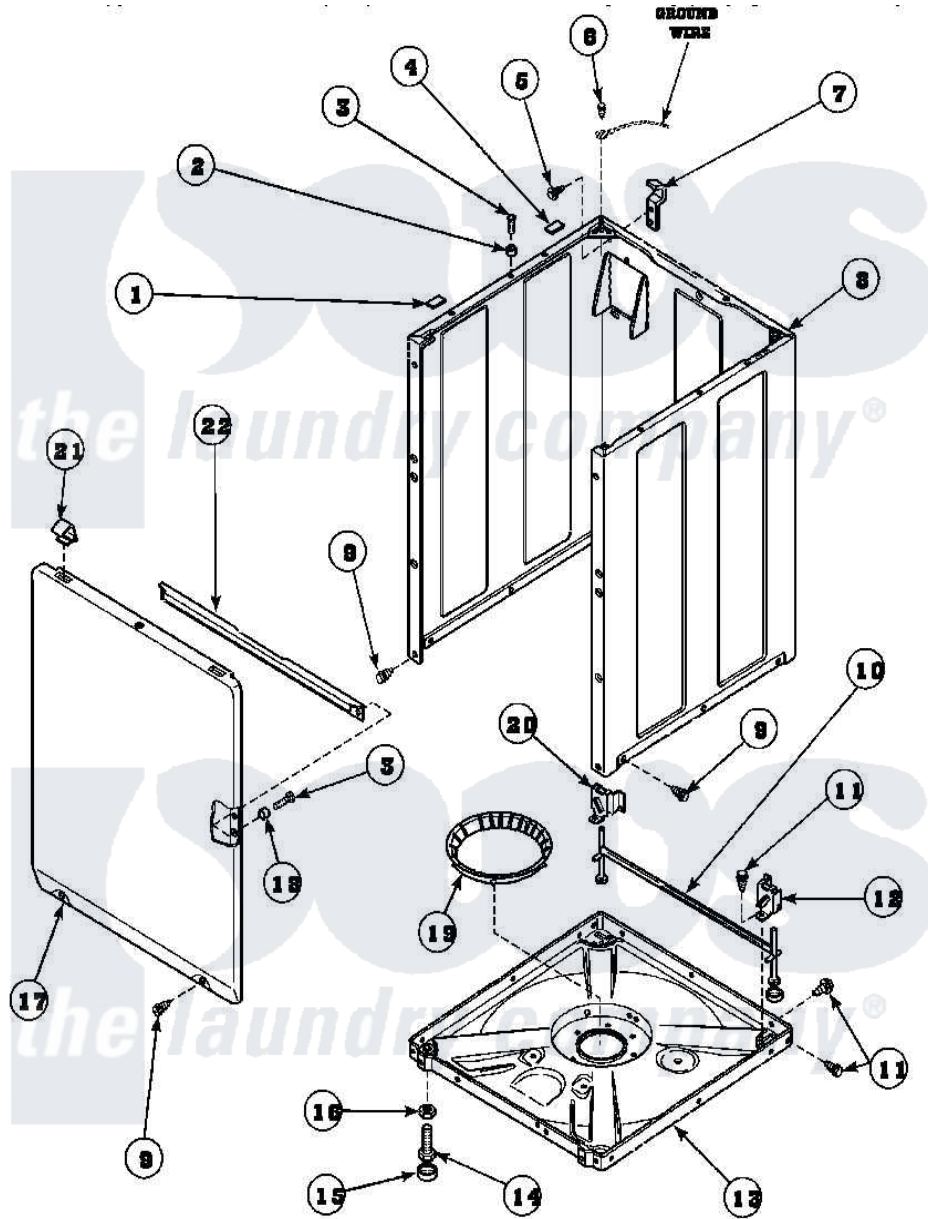

**Amana CW8413W2 (BOM: PCW8413W2A) 08 - FRONT PANEL, BASE ASSY AND CABINET ASSY**

Amana Residential Amana CW8413W2 (BOM: PCW8413W2A) Washer Parts Parts Diagram 08 - FRONT PANEL, BASE ASSY AND CABINET ASSY  
 Click on the part number to view part

Item	Original Part Number	Replaced By	Status	Part Description
1	<a href="#">Y56128</a>			Pad, Bumper
2	56079	<a href="#">505187</a>		Locator, Panel
3	32671	<a href="#">Y014874</a>		Screw, Idler Arm And Sleeve
4	<a href="#">36226</a>			Pad, Bumper .25
5	34499		Not Available	SCREW, No.10B X 1/4 TAP IN HX
6	23962	<a href="#">W10116760</a>		Screw
7	<a href="#">Y27103</a>			Hinge, Hold-Down Lug
8	34475_P		Not Available	CABINET
9	27196	<a href="#">27001200</a>		Screw
10	<a href="#">34443</a>			Assembly, Leg And Stabilizer
11	35148		Not Available	SCREW, 1/4-14 X 3/8 HX HD
12	36036		Not Available	BRACKET, SLL-RIGHT
13	<a href="#">36599P</a>			Assembly Nut/ Leg Base
"	<a href="#">34434P</a>			Assembly Nut/Leg Base

14	Y34319	<a href="#">22003428</a>	Leg, Adjustable
15	34318	<a href="#">40016001</a>	Foot, Rubber
16	Y21899	<a href="#">40038101</a>	Nut, Leg
17	34656_P		Not Available FRONT PANEL
18	<a href="#">28102</a>		Locator, Panel
19	36108		Not Available SNUBBER PAD & ISOLATOR
20	<a href="#">36037</a>		Bracket, SII-Left
21	<a href="#">35865</a>		Clip, Hold-Down Front Panel
22	Y35097		Not Available BRACE, FRT PNL