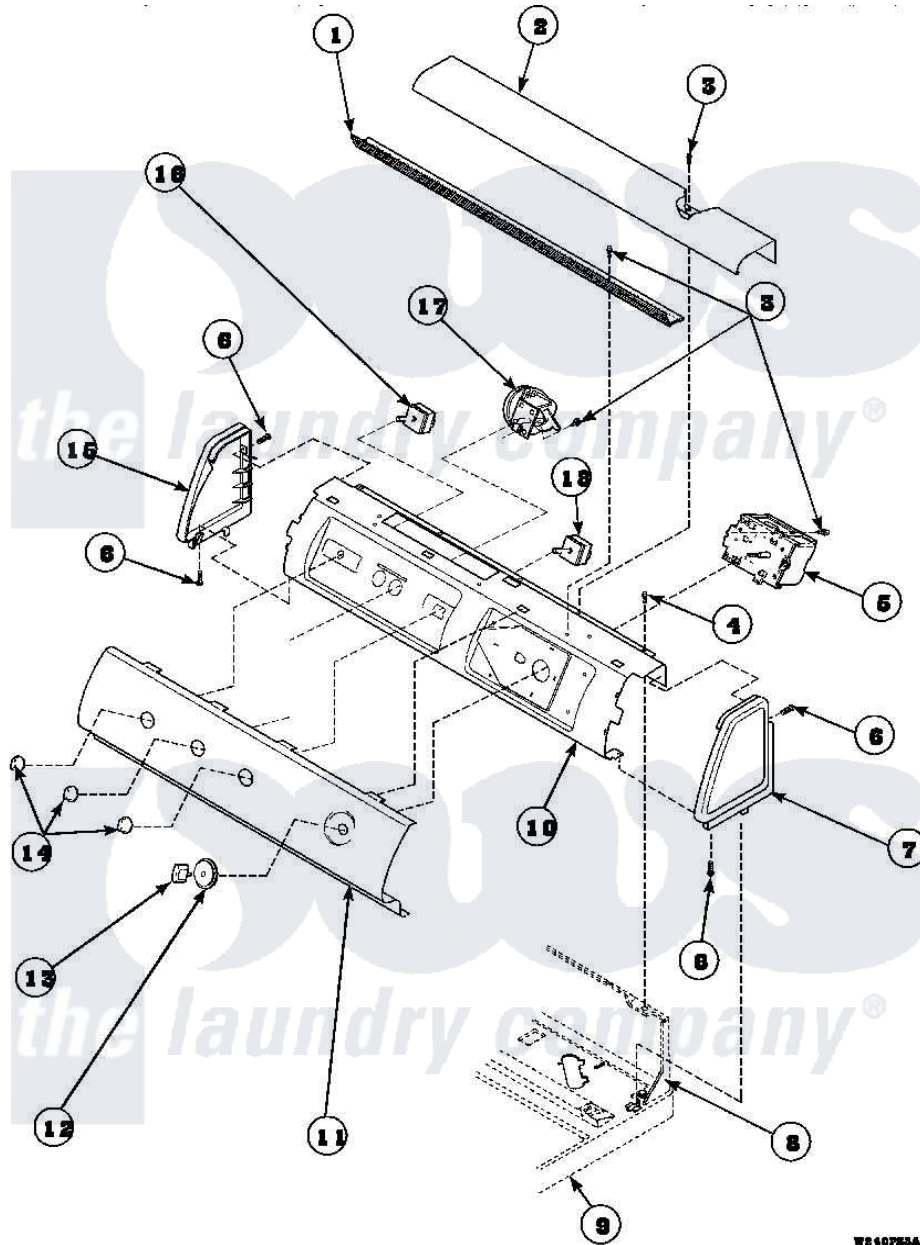

**Amana CW8413W2 (BOM: PCW8413W2A) 09 - GRAPHIC PANEL, CTRL  
MTG PLATE AND CTRLS**

W840755A

Amana Residential Amana CW8413W2 (BOM: PCW8413W2A) Washer Parts Parts Diagram 09 - GRAPHIC PANEL, CTRL MTG PLATE AND CTRLS  
Click on the part number to view part

Item	Original Part Number	Replaced By	Status	Part Description
1	Y34826		Not Available	DIFFUSER,LAMP-CLEAR
2	34824		Not Available	TOP COVER
3	23962	<a href="#">W10116760</a>		Screw
4	34904	<a href="#">489355</a>		Screw, 8 X 1/2
5	<a href="#">36773</a>			Timer, 5 Cycle
6	501086	<a href="#">90767</a>		Screw, 8A X 3/8 HeX Washer Head Tapping
7	34817		Not Available	END CAP(RIGHT)
8	34903		Not Available	PANEL, BACK HOOD (USE 37782)
9	34902_P		Not Available	CABINET TOP
10	34821		Not Available	CONTROL MOUNTING PLATE
11	36611		Not Available	PANEL, GRAPHICS
12	36700		Not Available	TIMER KNOB SKIRT
13	35333		Not Available	TIMER KNOB

14	36701	Not Available	KNOB, TEMP
15	34818	Not Available	END CAP(LEFT)
16	36335	<a href="#">40046601</a>	Switch, Temperature Select
17	36045	<a href="#">40055101</a>	Switch, Pressure
18	35118	<a href="#">40039501</a>	Switch, Speed