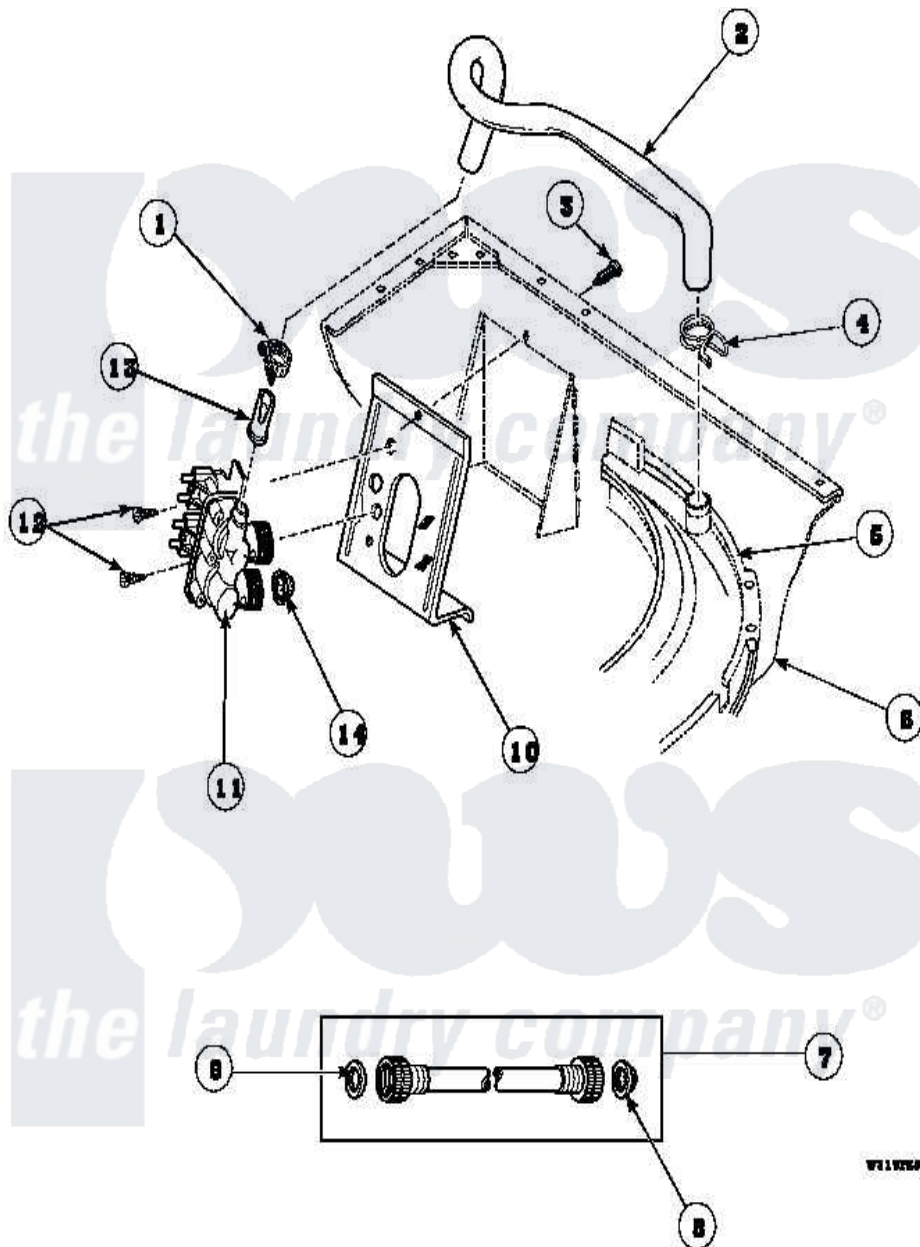

**Amana CW8413W2 (BOM: PCW8413W2A) 10 - INLET/FILL HOSE/MIXING VLV & MTG BRKT**

W1117244

Amana Residential Amana CW8413W2 (BOM: PCW8413W2A) Washer Parts Parts Diagram 10 - INLET/FILL HOSE/MIXING VLV & MTG BRKT  
 Click on the part number to view part

Item	Original Part Number	Replaced By	Status	Part Description
1	36801	<a href="#">596669</a>		Clamp, Manifold
2	35874	<a href="#">38155</a>		Hose, Mix Valve To TU
3	33562	<a href="#">27001200</a>		Screw
4	<a href="#">29210</a>			Hose Clamp
5	<a href="#">36025P</a>			Assembly, Tub Coverand Gasket
6	34475_P		Not Available	CABINET
7	20617		Not Available	HOSE, INLET (8 FT)
"	28330P	<a href="#">202860</a>		Inlet Hose Assembly
"	20618	<a href="#">21001467</a>		Hose- 10'
8	28605	<a href="#">22002960</a>		Strainer, Washer Inlet
9	20290	<a href="#">Y013783</a>		Washer, Inlet Hose
10	34972	<a href="#">39407</a>		Bracket, Valve
11	34963	<a href="#">34963P</a>		Valve Mixing Package
12	501086	<a href="#">00767</a>		Screw, 8A X 3/8 HeX Washer

12	301000	<a href="#">30107</a>	Head Tapping
13	34500	<a href="#">22001900</a>	Preventer, Back Flow
14	24122	<a href="#">22002960</a>	Strainer, Washer Inlet