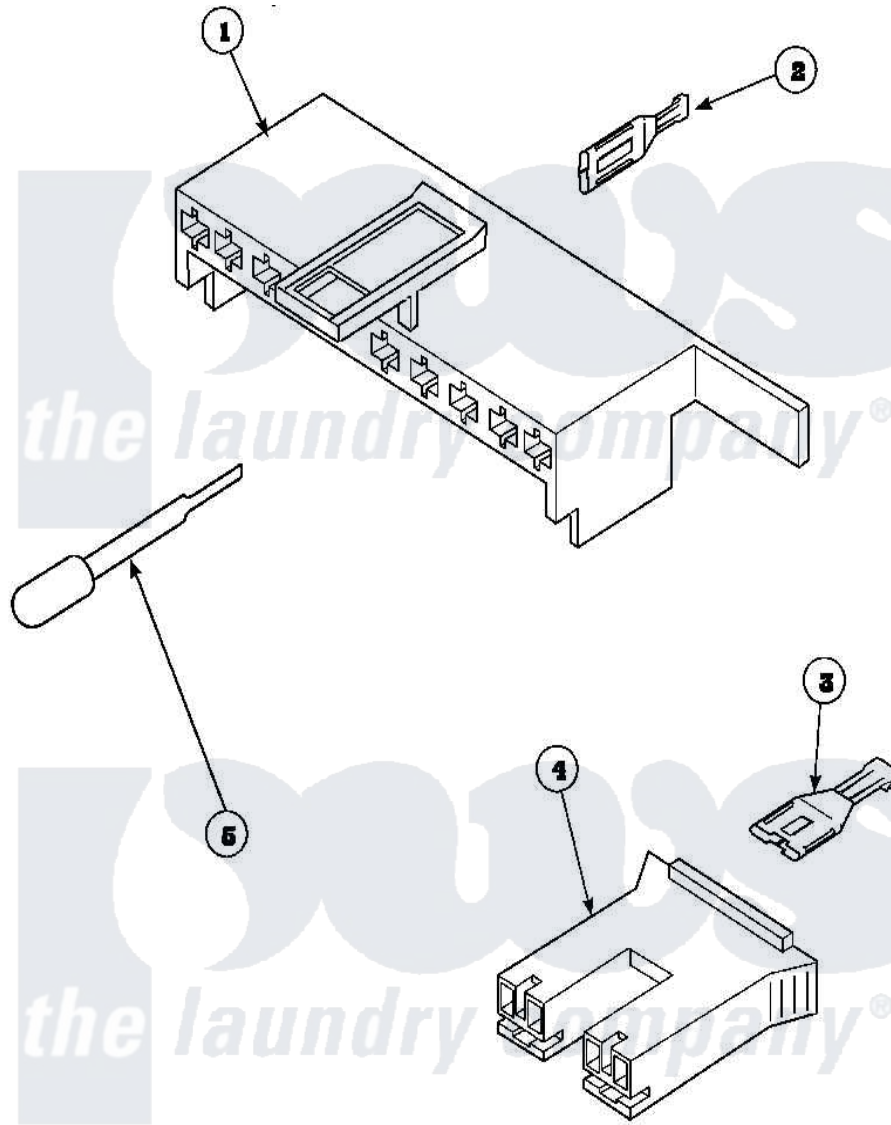

**Amana CW8413W2 (BOM: PCW8413W2A) 11 - MIXING VLV, CONN
BLOCKS, TERM, EXTRACTOR**

Amana Residential Amana CW8413W2 (BOM: PCW8413W2A) Washer Parts Parts Diagram 11 - MIXING VLV, CONN
BLOCKS, TERM, EXTRACTOR
Click on the part number to view part

W12442824

Item	Original Part Number	Replaced By	Status	Part Description
1	34677			10 Circuit Plug
2	Y00188			Molex Terminal
3	Y00121		Not Available	SPADE TERMINAL(12 GAUGE) (1/4 INCH-(2) 18 GAUGE WIRES O
4	34676			Plug
"	34675		Not Available	PLUG
5	283P4			Terminal Extractor Tool
NI	36484			Harness Hood
"	36278			Harness, Wire