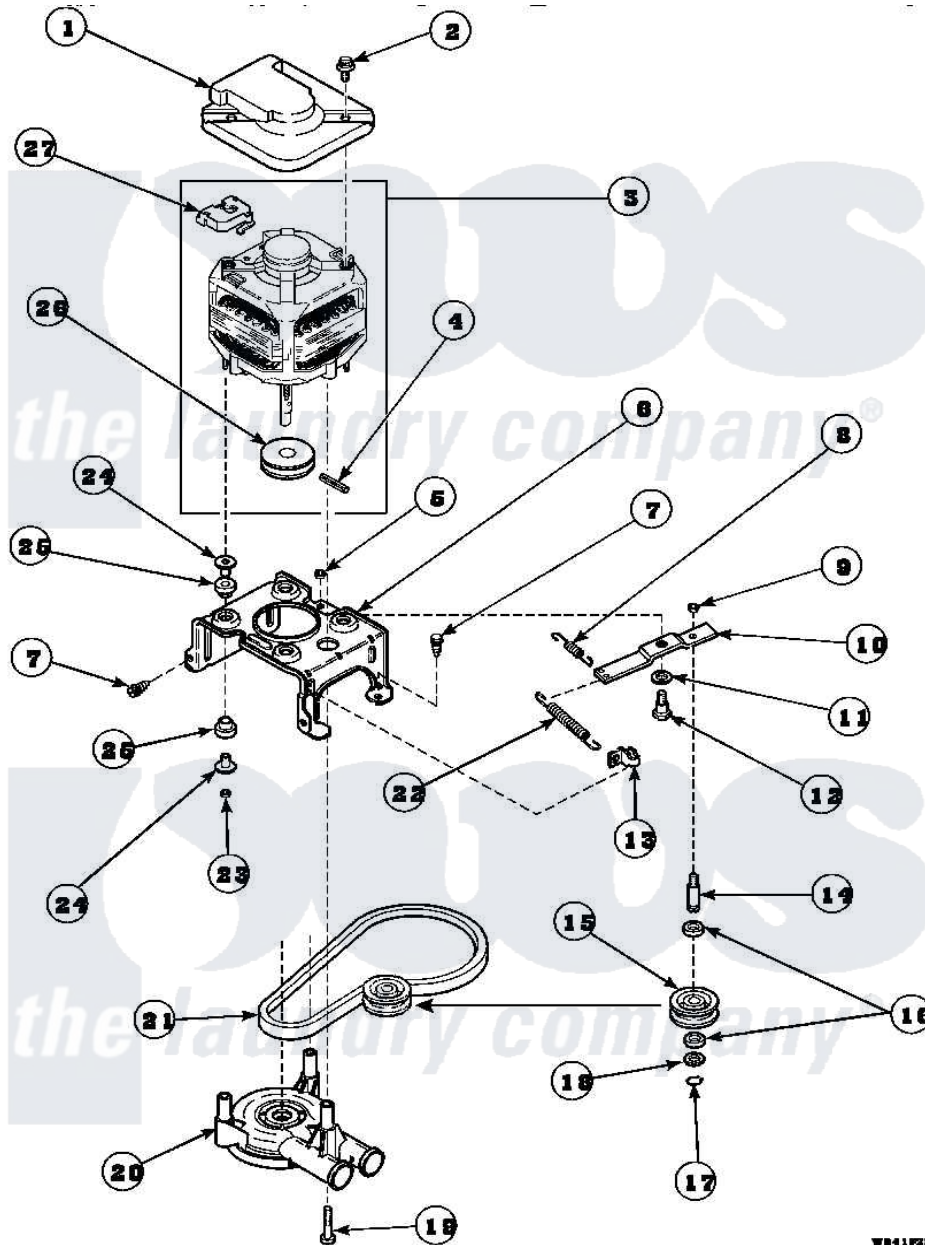

Amana CW8413W2 (BOM: PCW8413W2A) 12 - MOTOR, MTG BRKT, BELT, PUMP & IDLER ASSY

WB41P20A

Amana Residential Amana CW8413W2 (BOM: PCW8413W2A) Washer Parts Parts Diagram 12 - MOTOR, MTG BRKT, BELT, PUMP & IDLER ASSY
 Click on the part number to view part

Item	Original Part Number	Replaced By	Status	Part Description
1	34754	40112301		Shield, Motor
2	36639	4312464		Screw
3	34571P	27001215		Motor W/Pulley
4	23750			Pin, Roll
5	52566	27001225		Nut, Jam Mid Lock 1/4-20
6	34890		Not Available	BRACKET, MOTOR MOUNT
"	37415P			Kit, Motor Brkt
"	37415	37415P		Kit, Motor Brkt
7	Y31645	27001200		Screw
8	30620		Not Available	SPRING, IDLER LEVER HEL
9	28803	2221070		Clamp, Nylon
10	31054	40041002		Lever, Idler
"	37443	40041002		Lever, Idler
11	81392	40054701		Washer
12	27229	40038901		Screw, 1/4-20

13	28849		Clip, Spring
14	28802		Shaft, Idler
15	28800	Not Available	WHEEL, IDLER
16	Y29443		Washer, Felt
17	23748		Ring, Retaining
18	52549		Washer, 501 ID X3/4 Odx
19	Y34565	40063701	Screw, 10-16 x 1.75
20	36863P	27001233	Pump
21	28808		Belt, Agitate And Spin
22	37366		Spring, Idler
"	37606		Spring, Idler Lever
23	35423	3400029	Nut, Adapter Plate
24	34791		Post, Mount-Motor
25	34788		Mount, Motor
26	27171	Not Available	PULLEY, MOTOR
27	35632	Not Available	SWITCH, MOTOR