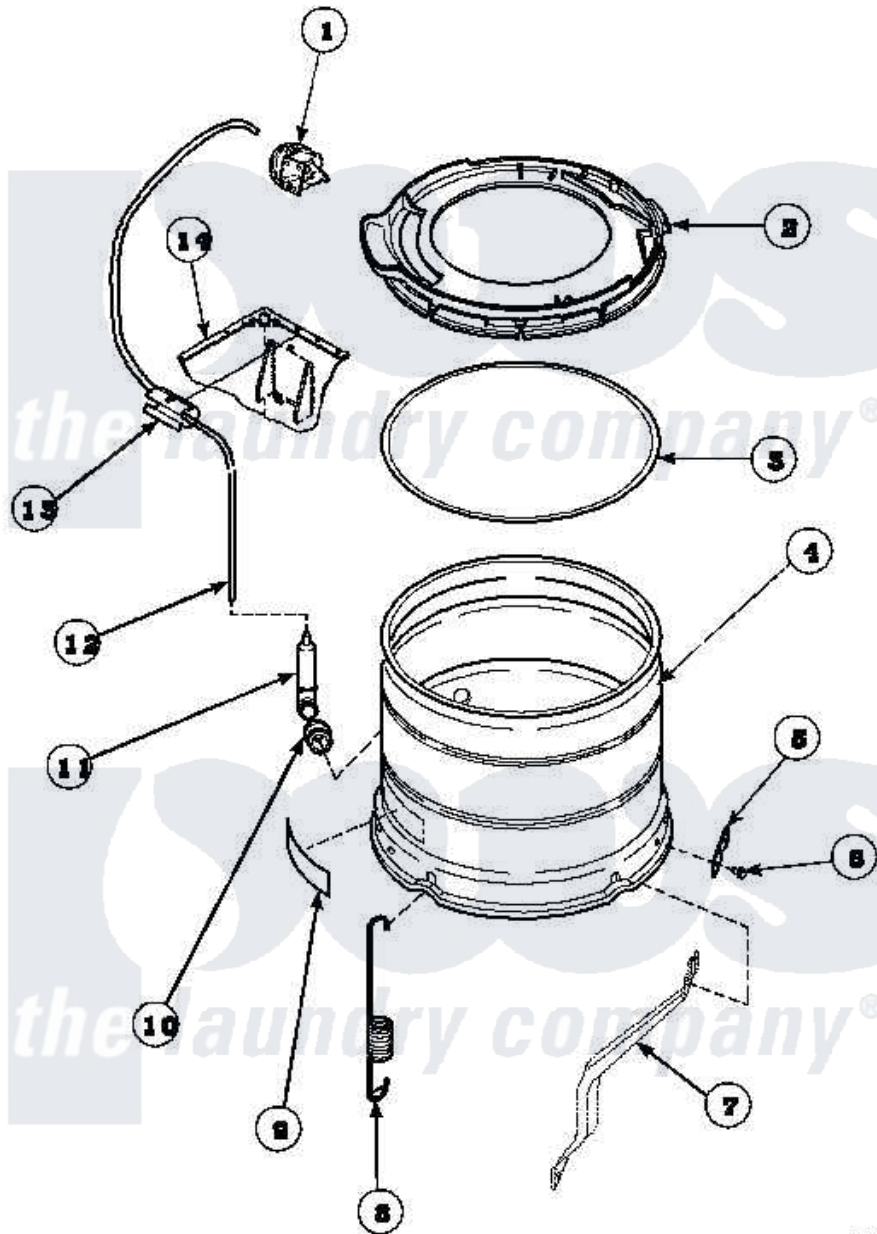

Amana CW8413W2 (BOM: PCW8413W2A) 13 - OUTER TUB, COVER AND PRESSURE HOSE

Amana Residential Amana CW8413W2 (BOM: PCW8413W2A) Washer Parts Parts Diagram 13 - OUTER TUB, COVER AND PRESSURE HOSE

[Click on the part number to view part](#)

Item	Original Part Number	Replaced By	Status	Part Description
1	36045	40055101		Switch, Pressure
2	36025P			Assembly, Tub Cover and Gasket
3	32857			Gasket, Tub Cover Small
4	34438P			Assembly, Outer Tub
5	27926			Plate, Leg .063
6	35369	40128701		Screw, 5/16-18 X .50
7	34471		Not Available	LEG,SUPPORT
8	35948			Spring, Leg-Large Tub
10	29175	40037801		Grommet
11	30907	40008501		Assembly, Pressure Bulb
12	29213	39125		Tubing 31
13	36985		Not Available	CLIP, HOSE
14	34475_P		Not Available	CABINET