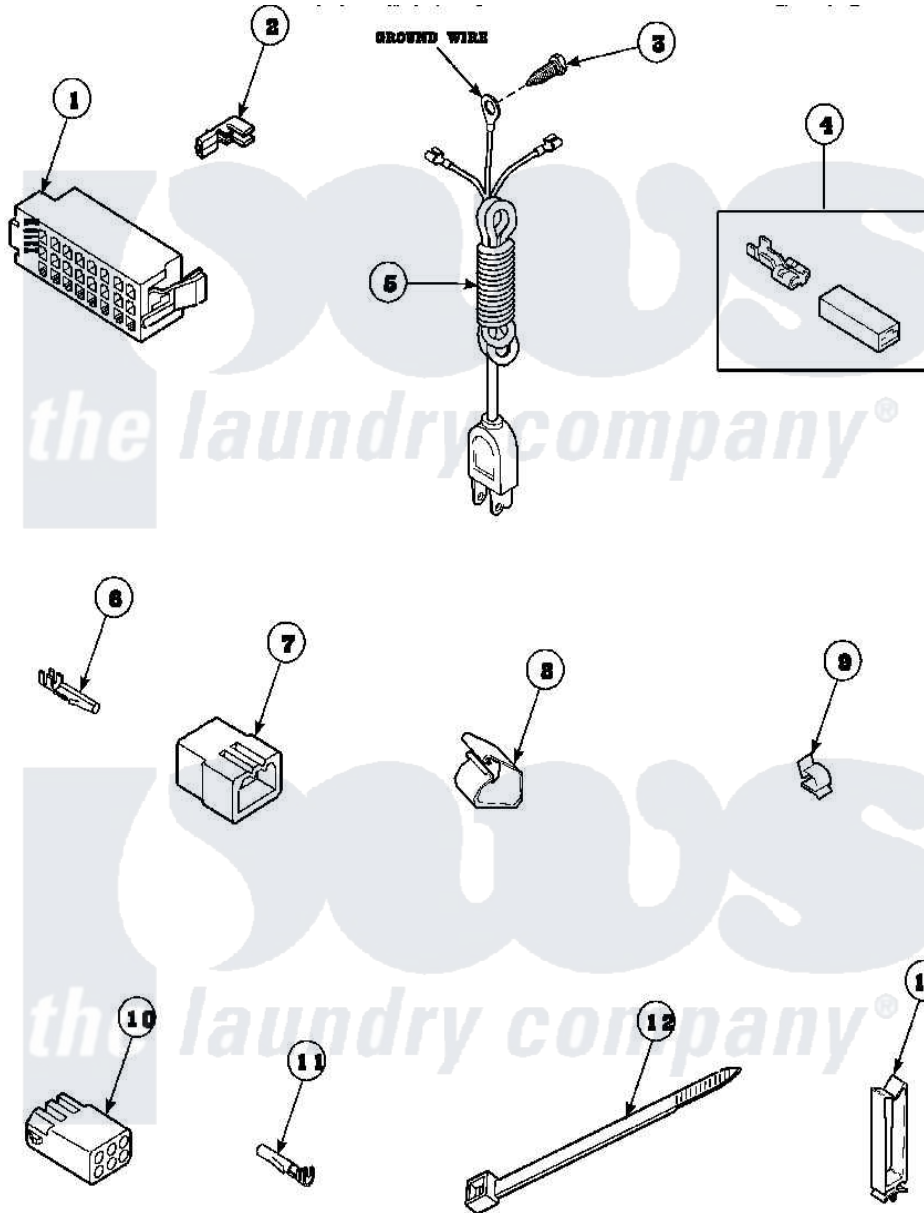

# Amana CW8413W2 (BOM: PCW8413W2A) 15 - POWER CORD AND TERMINALS

Amana Residential Amana CW8413W2 (BOM: PCW8413W2A) Washer Parts Parts Diagram 15 - POWER CORD AND TERMINALS

Click on the part number to view part

Item	Original Part Number	Replaced By	Status	Part Description
1	<a href="#">34123</a>			Housing, LH -24 Position
"	<a href="#">32746</a>			Housing, RH-24 Positi
2	<a href="#">Y00188</a>			Molex Terminal
3	<a href="#">52909</a>			Screw, 10B-16 X 1/2 HeX
4	00234	<a href="#">00359</a>		Terminal Ultra Pod 250 X032F
5	Y34458		Not Available	POWER CORD ALL
6	<a href="#">Y00116</a>			Terminal, Pin-Male
7	26302		Not Available	PLUG,1 CIRCUIT
"	<a href="#">23041</a>			Plug, 6 Circuit
"	<a href="#">23033</a>			Plug, 9 Circuit
8	35521		Not Available	CLIP,HARNESS HOLDER
9	<a href="#">21036</a>			Clip, Cable
10	<a href="#">26708</a>			Receptacle, 6 Circuit
"	<a href="#">26301</a>			Receptacle, Molex
"	<a href="#">26163</a>			Receptacle, 9 Circuit

11	Y00117	<a href="#">5011-XX</a>	093 Female Socket
12	36466	<a href="#">M0321209</a>	Tie-Electrical
13	36274	Not Available	CLIP, HARNESS