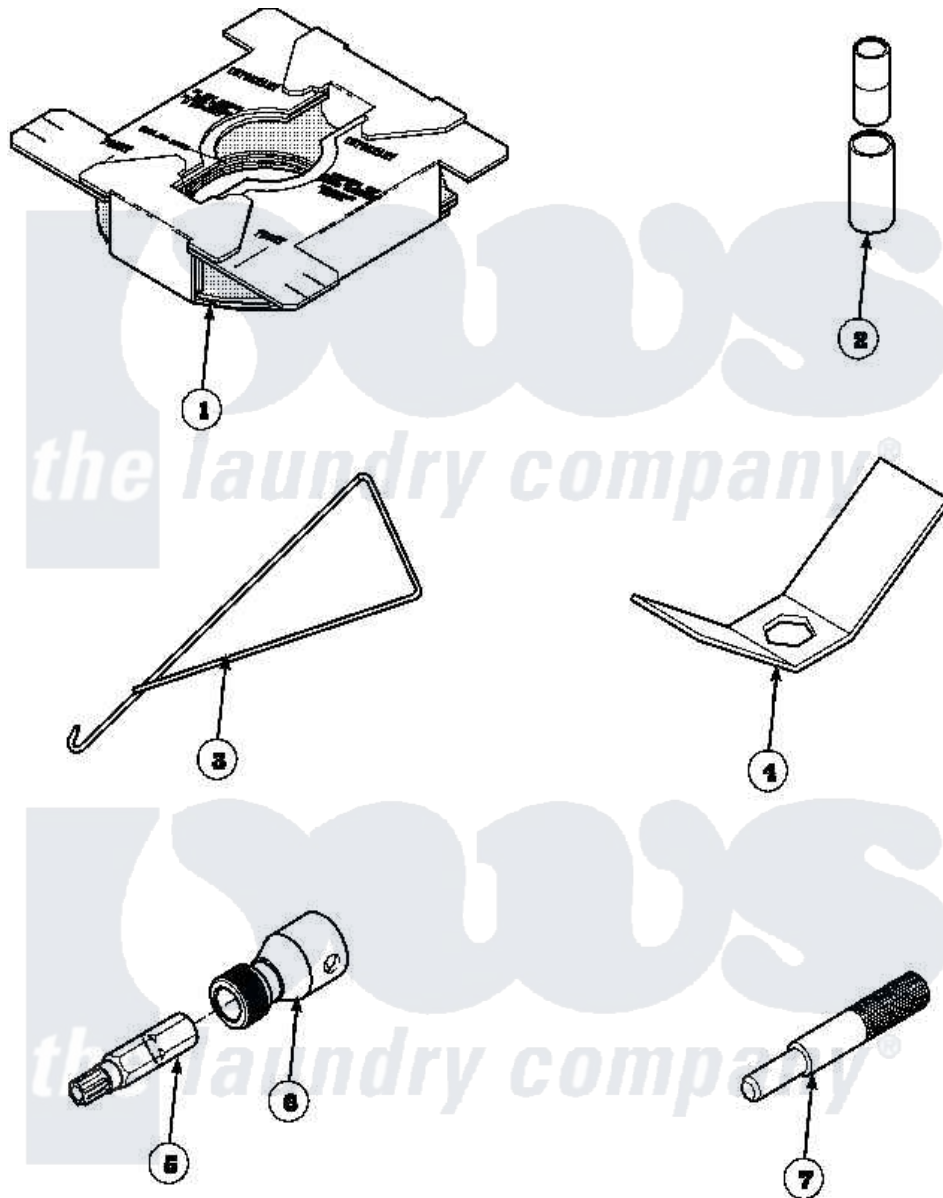

# Amana CW8413W2 (BOM: PCW8413W2A) 16 - SPECIAL TOOLS

Amana Residential Amana CW8413W2 (BOM: PCW8413W2A) Washer Parts Diagram 16 - SPECIAL TOOLS  
 Click on the part number to view part

Item	Original Part Number	Replaced By	Status	Part Description
1	36926		Not Available	BRACE, SHIPPING
2	<a href="#">242P4</a>			Installer, Spring
3	289P4	<a href="#">321P4</a>		Hook, Spring
4	237P4	<a href="#">306P4</a>		Hex Wrench
5	<a href="#">282P4</a>			T25 Tamper Resistant Bit
6	<a href="#">24161</a>			Torx Bit Holder
7	305P4		Not Available	TOOL, TRANSMISSION PI
NI	555P3	<a href="#">725P3</a>		Kit