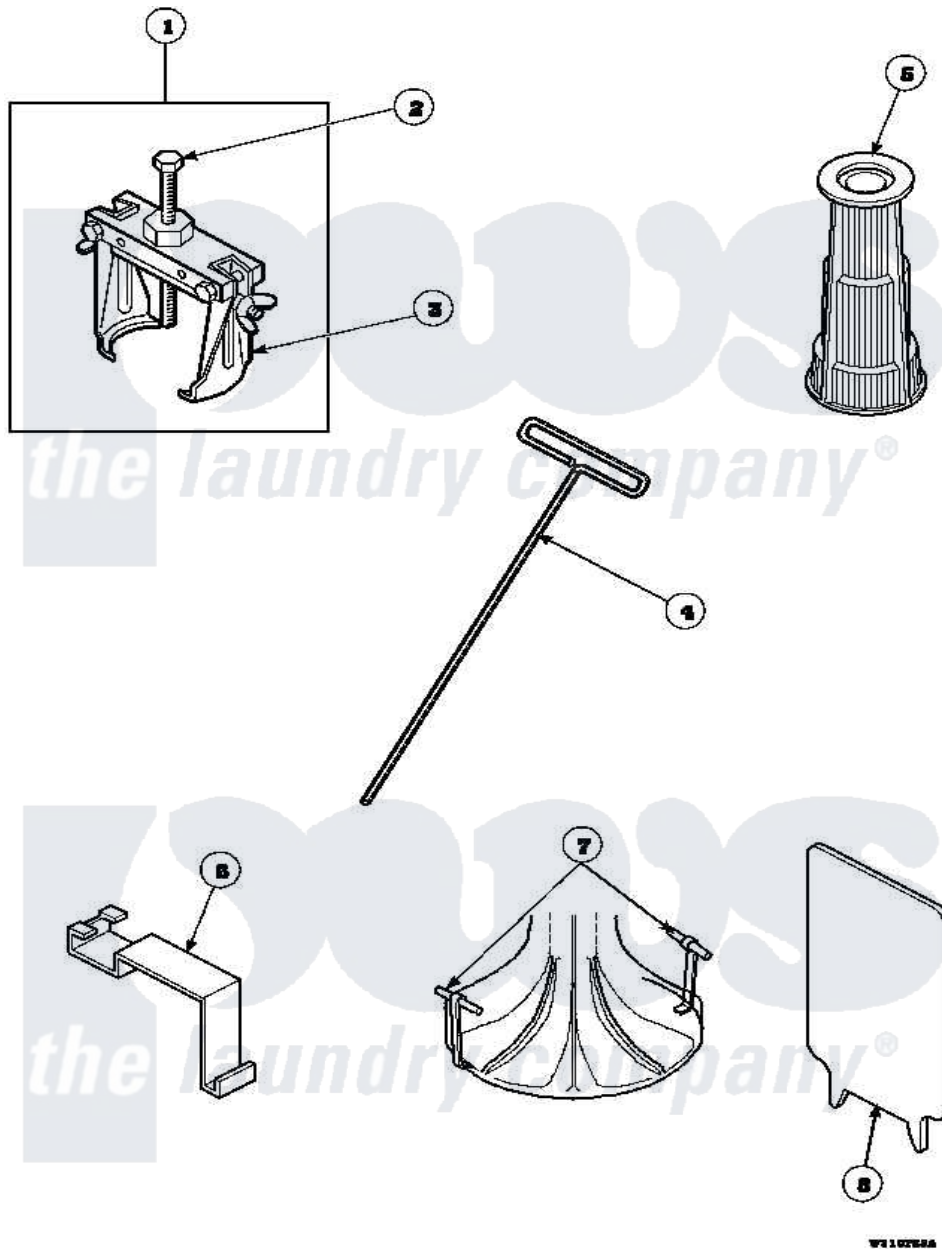

Amana CW8413W2 (BOM: PCW8413W2A) 17 - SPECIAL TOOLS

Amana Residential Amana CW8413W2 (BOM: PCW8413W2A) Washer Parts Parts Diagram 17 - SPECIAL TOOLS

Click on the part number to view part

Item	Original Part Number	Replaced By	Status	Part Description
1	294P4			Bell Tool
2	294P4B			Drive Bell Bolt
3	294P4A			Jaw, Drive Bell Tool
4	291P4		Not Available	WRENCH, T - ALLEN
5	293P4			Seal Tool
6	273P4			Tub Cover Gasket Tool
7	254P4P			Agitator Hooks
8	272P4			Tool, Lid Switch Instal
NI	555P3	725P3		Kit