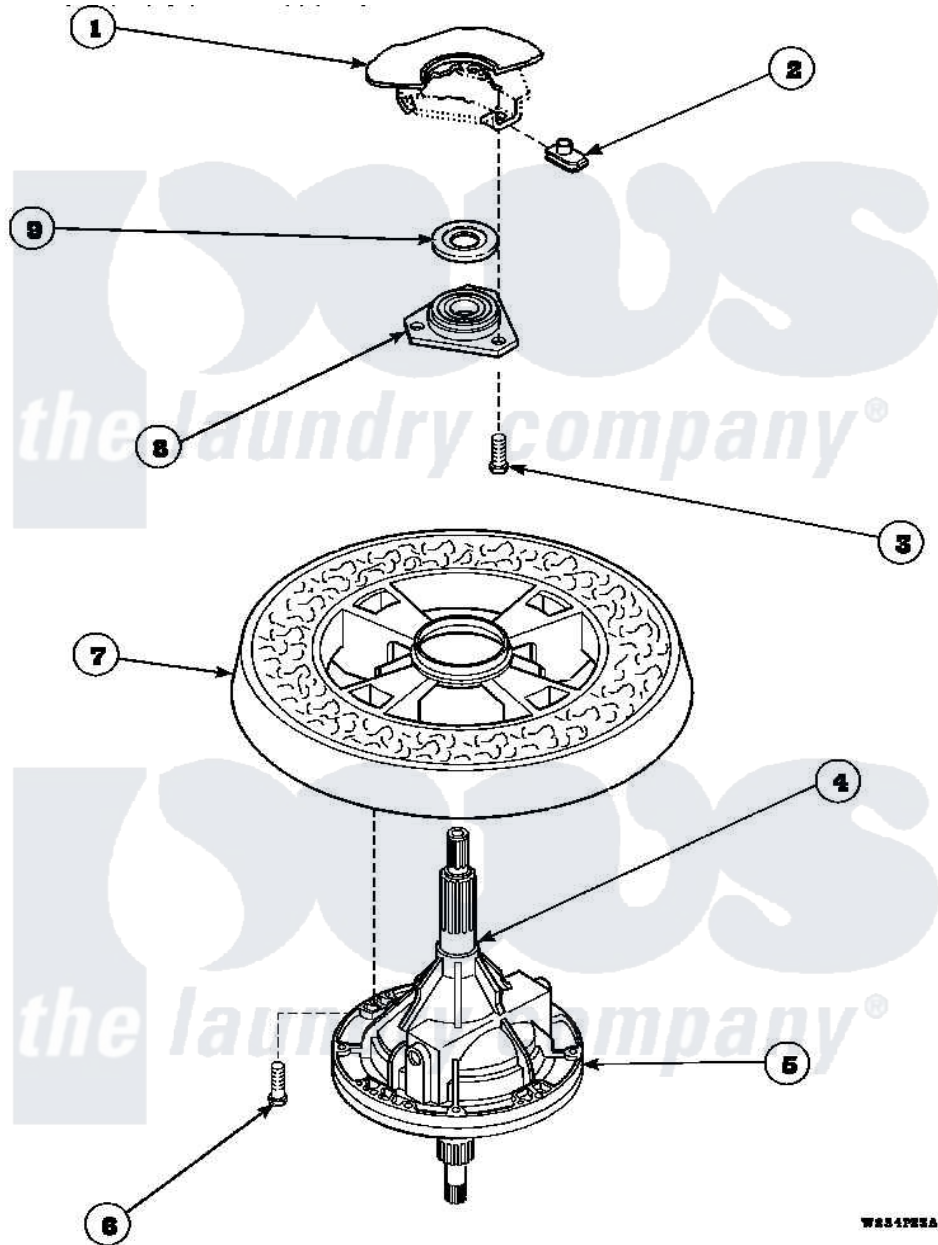

**Amana CW8413W2 (BOM: PCW8413W2A) 19 - TRANSMISSION ASSY AND BALANCING RING**

Amana Residential Amana CW8413W2 (BOM: PCW8413W2A) Washer Parts Parts Diagram 19 - TRANSMISSION ASSY AND BALANCING RING  
 Click on the part number to view part

| Item | Original Part Number   | Replaced By               | Status        | Part Description            |
|------|------------------------|---------------------------|---------------|-----------------------------|
| 1    | <a href="#">34438P</a> |                           |               | Assembly, Outer Tub         |
| 2    | <a href="#">27222</a>  |                           |               | Nut, Retainer 5/16-18       |
| 3    | 36991                  | <a href="#">3400500</a>   |               | Bolt, 3405245 5/16-18 X 3/4 |
| 4    | <a href="#">27604P</a> |                           |               | Never-Seeze 1 Oz Tube       |
| 5    | <a href="#">34526P</a> |                           |               | Assembly, Transmission      |
| 6    | 37047                  |                           | Not Available | SCREW, CAP                  |
| 7    | 34731                  |                           | Not Available | ASSY,BALANCE RING-COMPL     |
| 8    | 27182                  | <a href="#">40004201P</a> |               | Main Bearing Assembly       |
| 9    | <a href="#">27187</a>  |                           |               | Flinger                     |