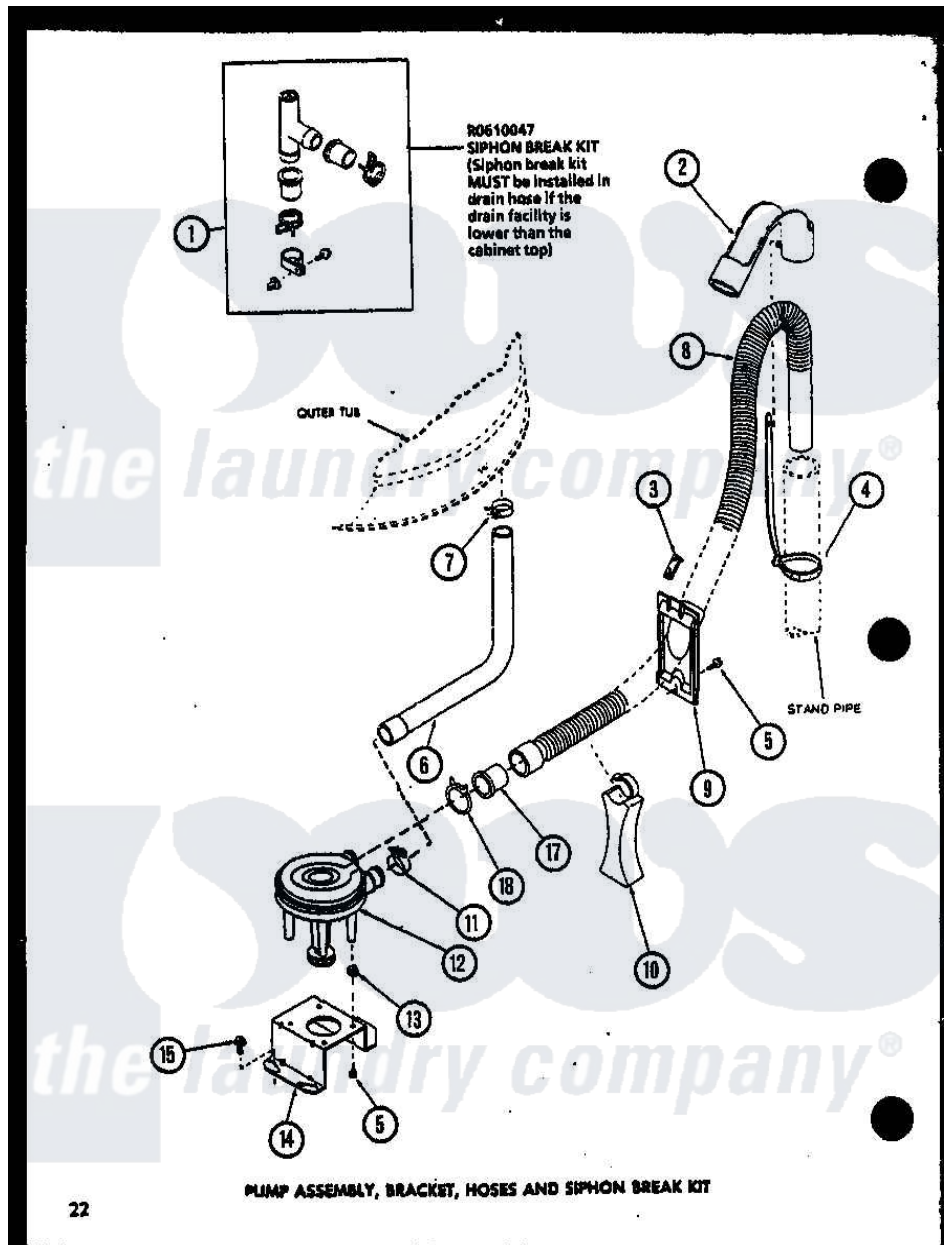

Amana CW9003 (BOM: P7804725W) 09 - PUMP ASSY

22

PUMP ASSEMBLY, BRACKET, HOSES AND SIPHON BREAK KIT

Amana Residential Amana CW9003 (BOM: P7804725W) Washer Parts Parts Diagram 09 - PUMP ASSY
 Click on the part number to view part

Item	Original Part Number	Replaced By	Status	Part Description
1	R0610047	76660		Break-Sphn
2	R0603546	22003814		Retainer, Drain Hose
3	R0601545		Not Available	CLIP, HOSE RETAINER
4	R0603548	8539404		Tie-Wire
5	R0600029	27001200		Screw
6	R0606514		Not Available	HOSE
7	R0601515	285655		Clamp, Hose
8	R0606547	39952		Hose- Drain
9	R0603544		Not Available	HOSE RETAINER
10	R0603547		Not Available	HOSE SUPPORT
11	R0601516	285655		Clamp, Hose
12	R0610503	31969		Assembly, Pump NA
13	R0601014	31098		Screw, 10-10 5/8 Unslot
14	R0605524	27105		Bracket, Pump Mounting
15	R0600098	27001200		Screw
17	R0603545		Not Available	HOSE ADAPTER