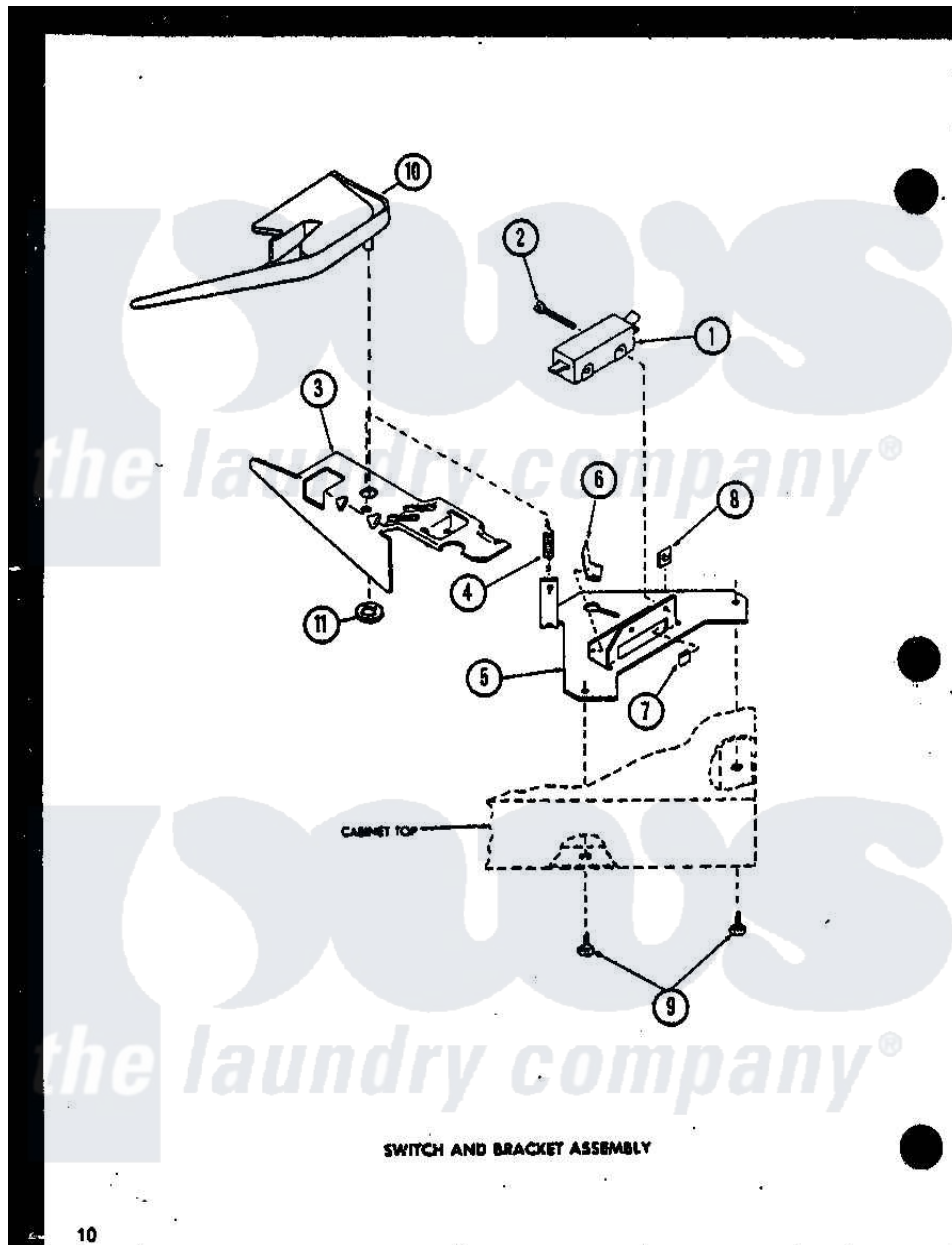

Amana CW9003 (BOM: P7804725W) 10 - SWITCH AND BRACKET ASSY

10

Amana Residential Amana CW9003 (BOM: P7804725W) Washer Parts Parts Diagram 10 - SWITCH AND BRACKET ASSY

Click on the part number to view part

Item	Original Part Number	Replaced By	Status	Part Description
1	R0602507	27612		Switch, Lid
2	R0600011		Not Available	SCREW
3	R0605504	27602		Lever, Out-Of-Bal Switch
4	R0605506		Not Available	SPRING
5	R0605505		Not Available	BRACKET
6	R0601503		Not Available	U-CLIP
7	R0601504	27610		Clip, U
8	R0601006		Not Available	NUT
9	R0600012	489464		Screw
10	R0605671		Not Available	SWITCH SHIELD
11	R0601032	29043		Nut, Push
NI	R0603601		Not Available	ENCLOSURE, LID SWITCH