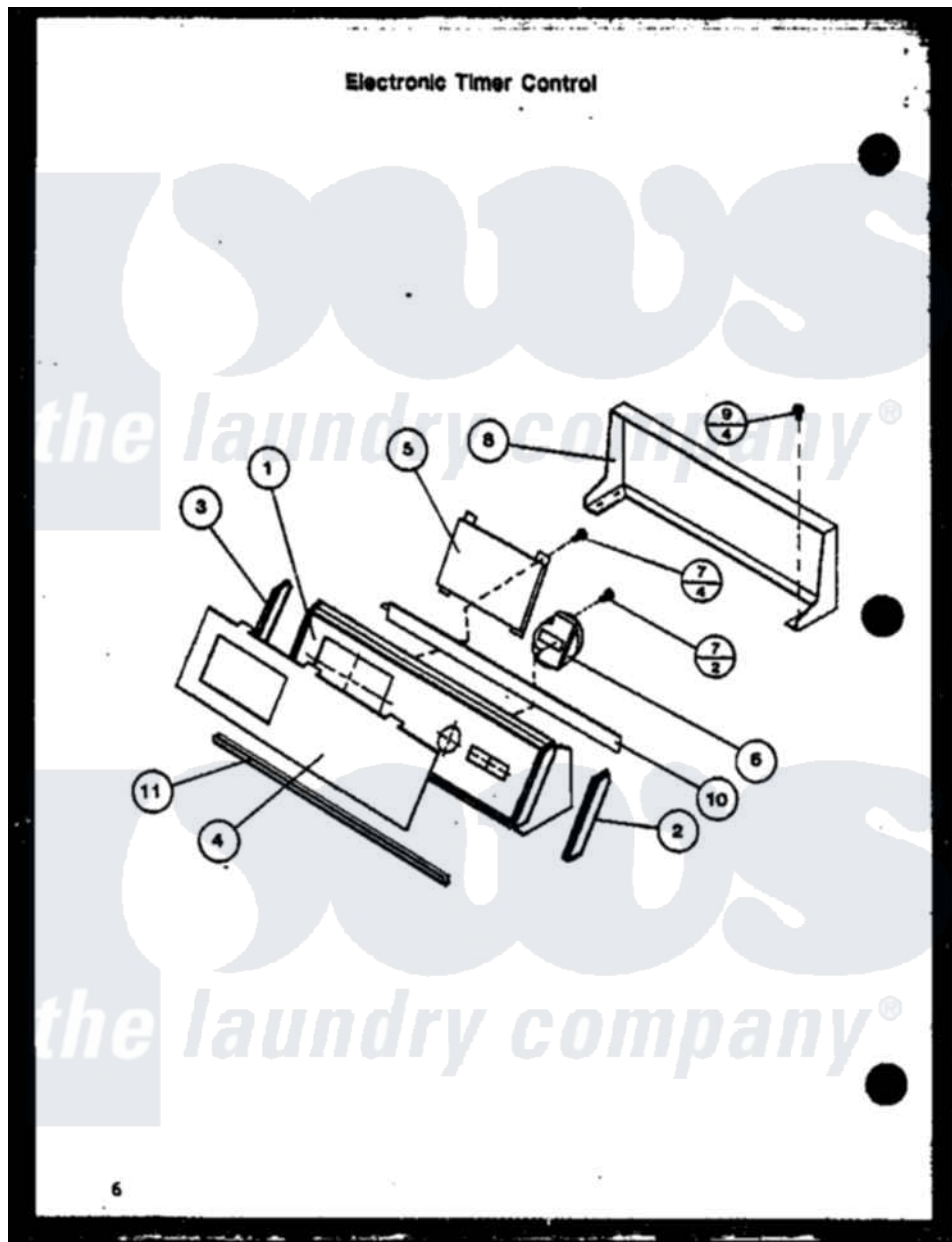

Amana CW9003W (BOM: P1122807W) 01 - ELECTRONIC TIMER CONTROL

Amana Residential Amana CW9003W (BOM: P1122807W) Washer Parts Parts Diagram 01 - ELECTRONIC TIMER CONTROL

[Click on the part number to view part](#)

Item	Original Part Number	Replaced By	Status	Part Description
1	32956		Not Available	HOOD,CONTROL-WHITE
2	32961			Cap, End-RH-White W/Siv
3	32960		Not Available	CAP,END-L.H.-WHT W/SLV
4	32957		Not Available	PANEL,GRAPHIC-AMANA
5	32959		Not Available	ELECTRONIC CONTROL
6	32958			Switch, Pressure-Slide
7	31260			Screw, No.8 X 3/8 Ind H
8	33620	33-620		Motor 120V Combustion Blower
9	23962	W10116760		Screw
10	31660		Not Available	TRIM, TOP-AMANA
11	31661		Not Available	TRIM, BOTTOM-AMANA