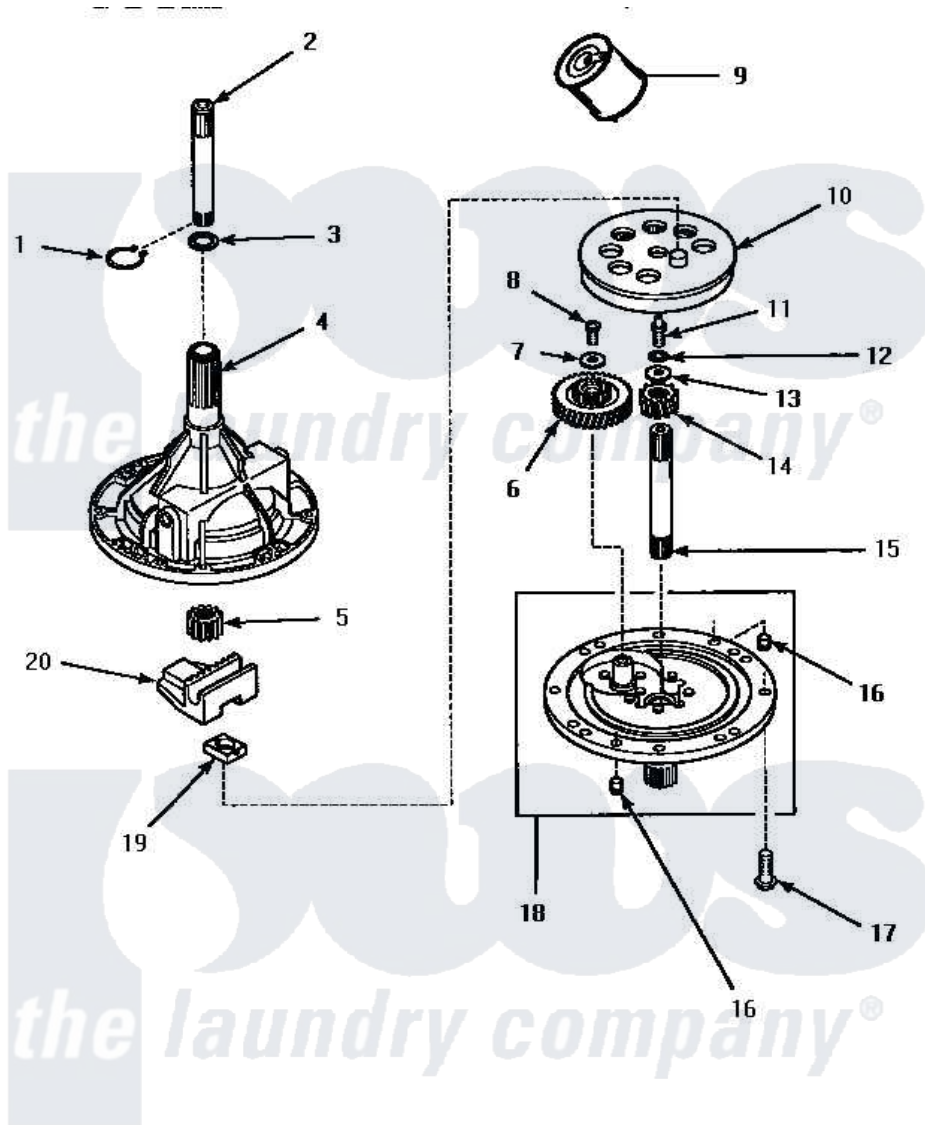

Amana CW9203W (BOM: P1163405W W) 01 - 34526 TRANSMISSION ASSY

34526 TRANSMISSION ASSEMBLY

Amana Residential Amana CW9203W (BOM: P1163405W W) Washer Parts Parts Diagram 01 - 34526 TRANSMISSION ASSY

[Click on the part number to view part](#)

Item	Original Part Number	Replaced By	Status	Part Description
1	27197			Ring, Retaining
2	Y36570			Shaft, Output
3	35092			Washer, 3628id X 1.00 X .056
4	33223		Not Available	ASSY, TRANSMISSION CASE
5	27003			Pinion, Agitator
6	29161			Gear, Reduction
7	29260		Not Available	WASHER
8	29273			Screw, 1/4-20 X 3/8
9	27243P			Oil, CW Transmission F-
10	26577			Assembly, Gear And Stud
11	27030		Not Available	SCREW, 1/4-20 SPECIAL
12	21456			Lockwasher, 1/4 Intshkp
13	26509	40041501		Washer
14	Y29160			Pinion, Drive
15	34853			Shaft, Input

16	27172		Pin, Dowel
17	32814	Not Available	SCREW, 1/4-20X7/8 SERRA
18	34854	38290	Assembly, Cover
19	26493		Slide
20	Y31526		Rack
NI	28434P	Not Available	LOCTITE