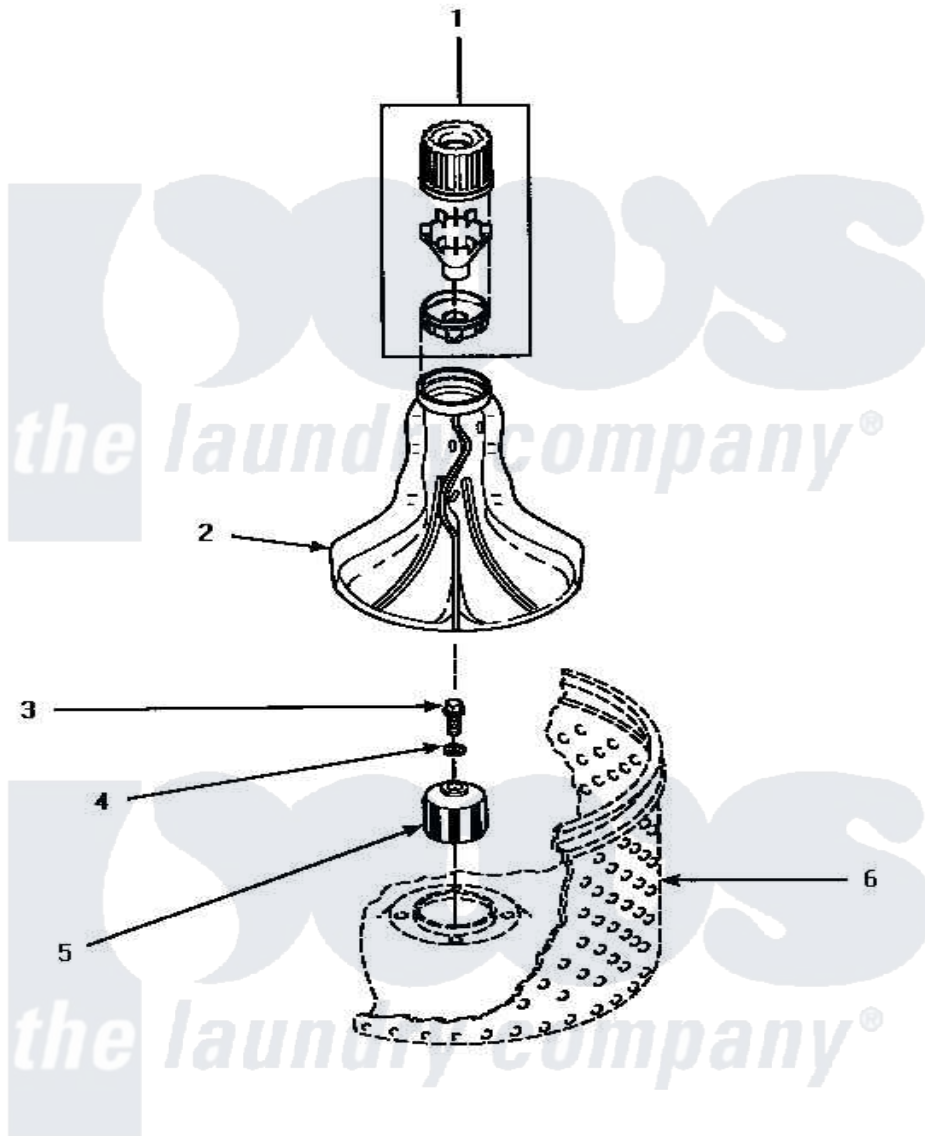

# Amana CW9203W (BOM: P1163405W W) 02 - AGITATOR & DRIVE BELL

## AGITATOR AND DRIVE BELL

Amana [Residential Amana CW9203W \(BOM: P1163405W W\) Washer Parts](#) Parts Diagram 02 - AGITATOR & DRIVE BELL

[Click on the part number to view part](#)

Item	Original Part Number	Replaced By	Status	Part Description
1	34155	<a href="#">40002101W</a>		Assembly, Fabric Softner
2	33174	<a href="#">40000501W</a>		Agitator, Flex Vane
3	34288	<a href="#">40065102</a>		Screw, Shoulder 1/4
4	<a href="#">36472</a>			O-Ring
5	34504P	<a href="#">R9900189</a>		Kit, Drive Bell And Seal
6	Y00000000		Not Available	SEE NOTE WASHTUB