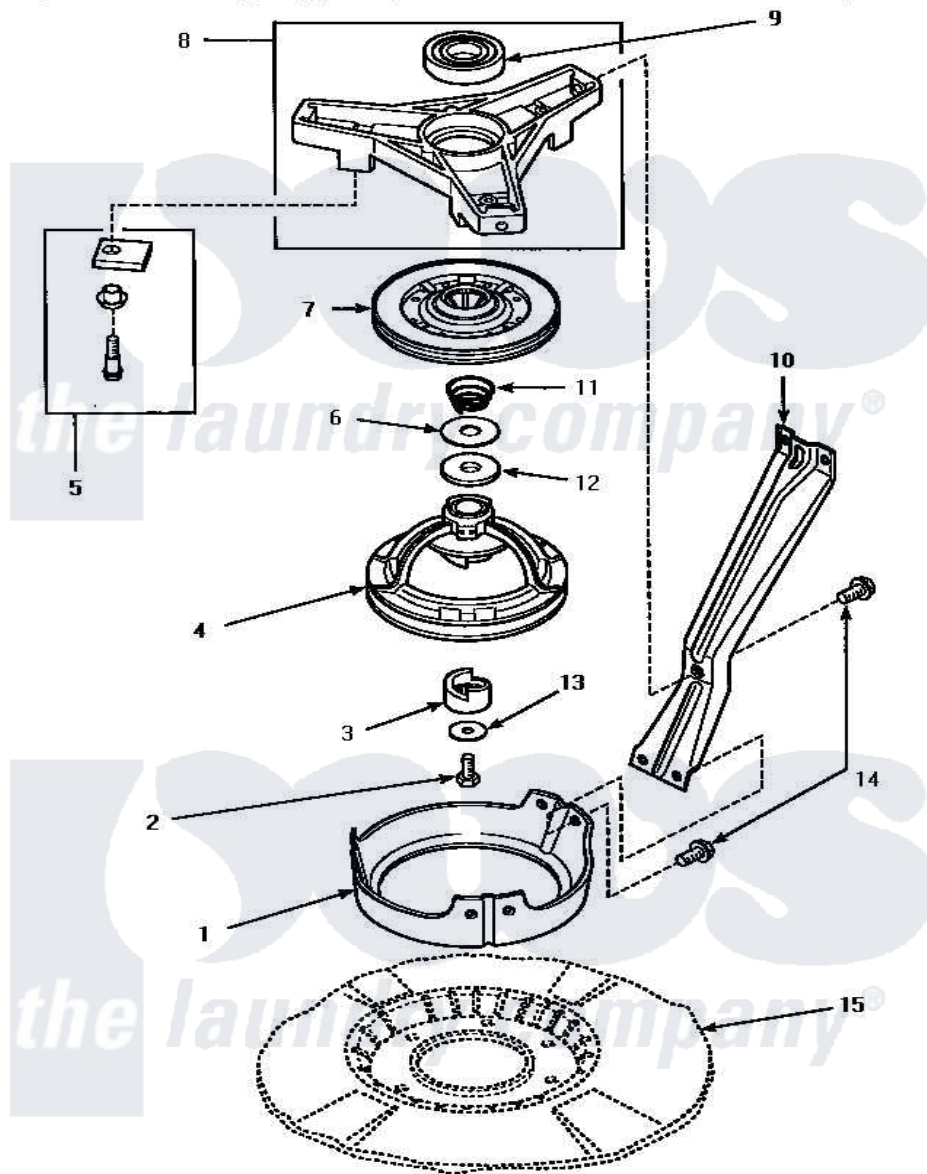

Amana CW9203W (BOM: P1163405W W) 03 - BRG HSG/BRAKE/PULLEY & PIVOT DOME

BEARING HOUSING, BRAKE, PULLEY AND PIVOT DOME

Amana [Residential Amana CW9203W \(BOM: P1163405W W\) Washer Parts](#) Parts Diagram 03 - BRG HSG/BRAKE/PULLEY & PIVOT DOME
 Click on the part number to view part

Item	Original Part Number	Replaced By	Status	Part Description
1	34470			Dome, Pivot
2	27220	40063401		Screw, 1/4-20 x 5/8 Hex
3	27018			Helix
4	34921			Assembly, Pulley-Spin And Agitate
5	548P3	R9900543		Pad-Brake
6	35535	40065701		Washer, 2 Odx.63 ID
7	31961P	R9900474		Brake Assembly
8	35746			Assembly, Bearing Housing-L
9	28944R	40004001		Bearing, Main
10	34471		Not Available	LEG,SUPPORT
11	33435			Spring, Conical
12	27015	40063201		Washer, Flat
13	26509	40041501		Washer
14	35369	40128701		Screw, 5/16-18 X .50