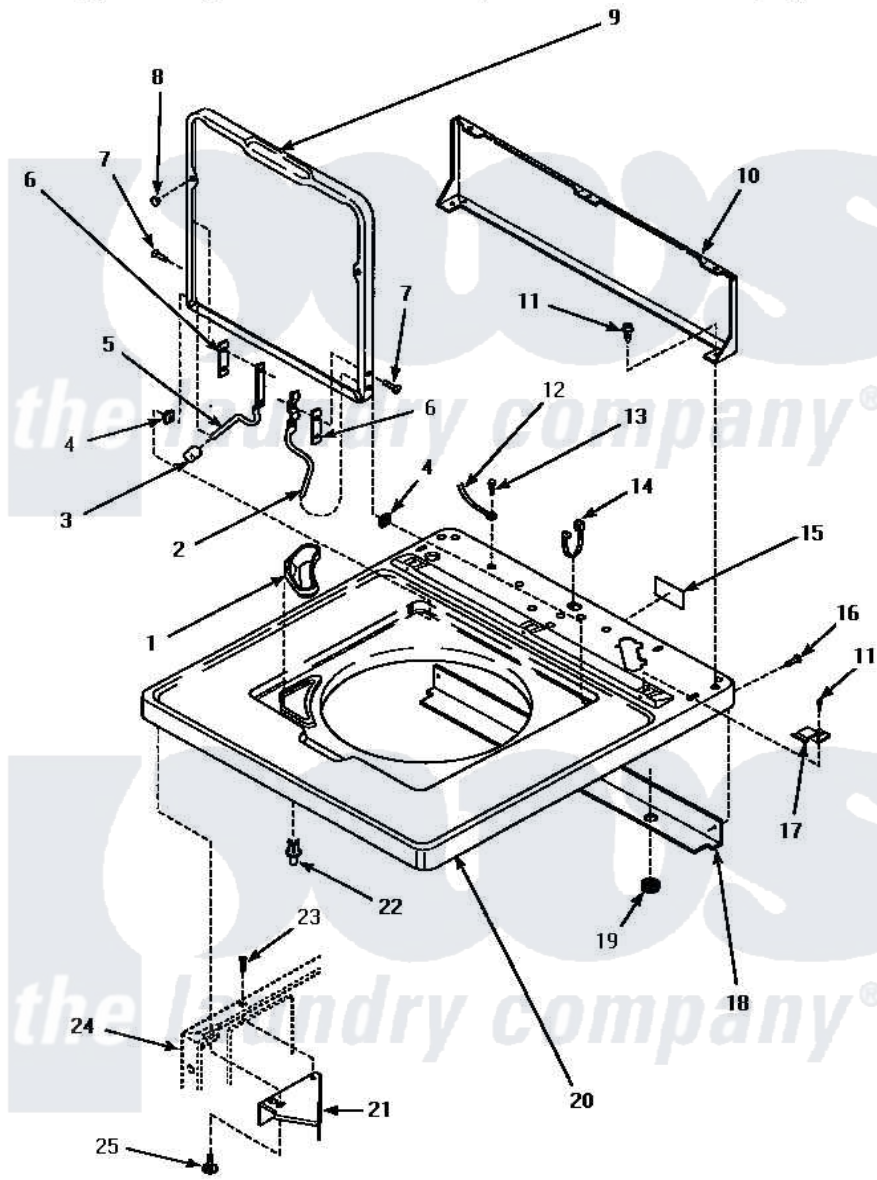

Amana CW9203W (BOM: P1163405W W) 04 - CAB TOP/LOADING DR & CTRL HOOD REAR PAN

CABINET TOP, LOADING DOOR AND CONTROL HOOD REAR PANEL

Amana Residential Amana CW9203W (BOM: P1163405W W) Washer Parts Parts Diagram 04 - CAB TOP/LOADING DR & CTRL HOOD REAR PAN

[Click on the part number to view part](#)

Item	Original Part Number	Replaced By	Status	Part Description
1	34776		Not Available	DISPENSER,BLEACH
2	36437			Hinge, Lid R
3	35112		Not Available	BUMPER,HINGE-STOP
4	33446	40008201		Bushing, Hinge
5	36439			Hinge, Lid-Left
6	34338			Gasket, Hinge
7	34337	W10119828		Screw, Lid Hinge Mounting
8	21685	40038001		Bumper
9	36018LP		Not Available	ASSY,LID-AMANA ELECTRONIC
"	36018HP		Not Available	LOADING DOOR, HARVEST GOLD
"	36018WP			Assembly, Lid-Amana Electronic
10	34903		Not Available	PANEL, BACK HOOD (USE 37782)

11	23962	W10116760		Screw
12	Y00000000		Not Available	SEE NOTE GROUND WIRE, GREEN
13	52909			Screw, 10B-16 X 1/2 HeX
14	21903	211881		Grommet, Cord Part Not Used-Gas Models Only
15	500316		Not Available	LABEL,WARNING-DISCONNECT POWER
16	27196	27001200		Screw
17	35887	40063901		Clip, Hold Down
18	34228			Shield, Top
19	80262		Not Available	GROMMET
20	34902HP		Not Available	ASSY, TOP-DOMESTIC W/BLEACH
"	34902LP			Assembly, Top-Amana
"	34902WP		Not Available	ASSY, TOP-AMANA
21	36034			Bracket, Director-Module
22	56534			Barrel, Support
23	36035		Not Available	SCREW,8-18X3/8 PHIL FLT HD
24	Y00000000		Not Available	SEE NOTE CABINET
25	Y31644	27001200		Screw