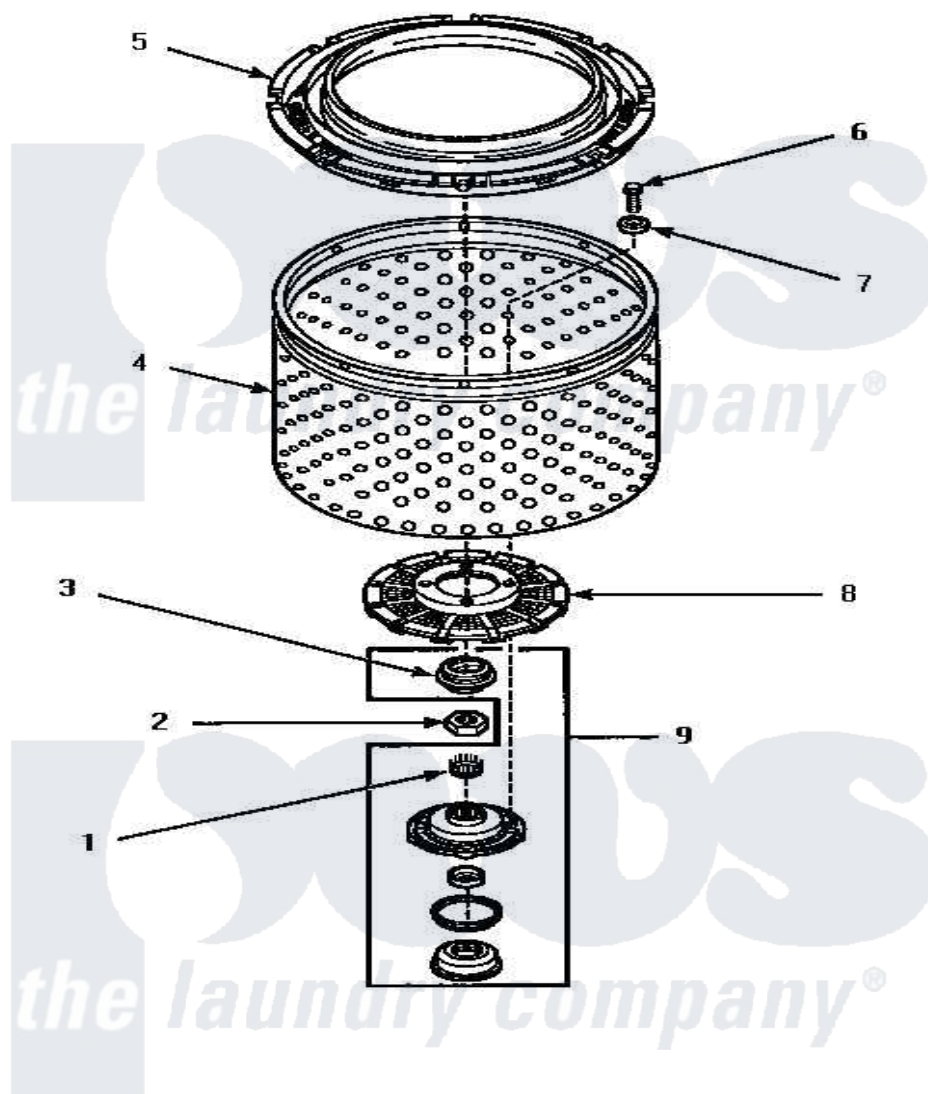

**Amana CW9203W (BOM: P1163405W W) 05 - CLOTHES
GUARD/WASHTUB/LINT FILTER & HUB**

CLOTHES GUARD, WASHTUB, LINT FILTER AND HUB

Amana [Residential Amana CW9203W \(BOM: P1163405W W\) Washer Parts](#) Parts Diagram 05 - CLOTHES
GUARD/WASHTUB/LINT FILTER & HUB
[Click on the part number to view part](#)

Item	Original Part Number	Replaced By	Status	Part Description
1	29728	40008301		Insert, Spline
2	Y29220	40016301		Nut, Lock
3	34184	R9900189		Kit, Drive Bell And Seal
4	33501P	R9900144		Kit- Wash
5	35035			Guard, Clothes
6	27202	W10116787		Screw
7	28094			Gasket
8	32998	39371		Filter Lin
9	495P3	R9900552		Hub And Seal