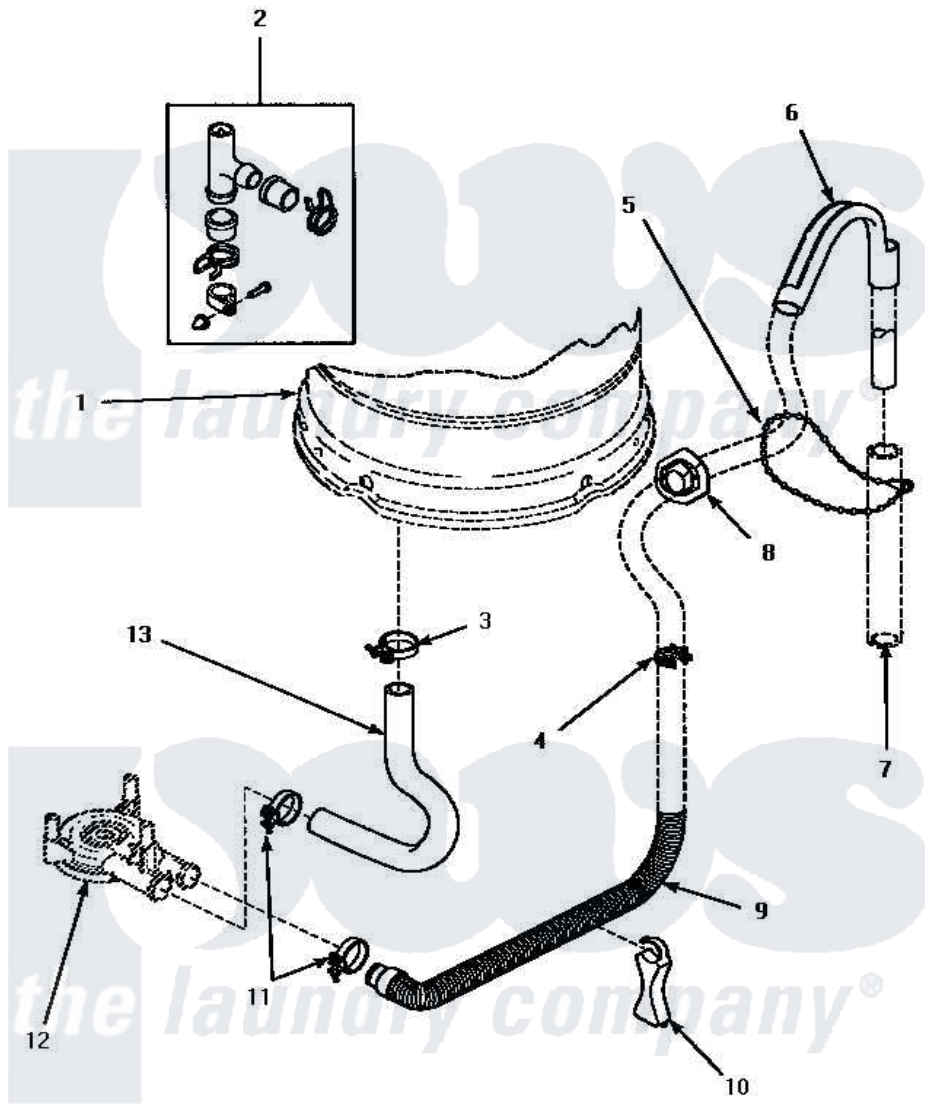

Amana CW9203W (BOM: P1163405W W) 06 - DRAIN HOSE & SIPHON BREAK

DRAIN HOSE AND SIPHON BREAK

Amana Residential Amana CW9203W (BOM: P1163405W W) Washer Parts Parts Diagram 06 - DRAIN HOSE & SIPHON BREAK

Click on the part number to view part

Item	Original Part Number	Replaced By	Status	Part Description
1	Y00000000		Not Available	SEE NOTE OUTER TUB
2	562P3	76660		Break-Sphn
3	35384	285655		Clamp, Hose
4	36014			Clip, Retainer-Hose
5	33489	8539404		Tie-Wire
6	33615	22003814		Retainer, Drain Hose
7	Y00000000		Not Available	SEE NOTE STANDPIPE
8	32219			Relief, Strain
9	34502	40053901		Hose, Drain
10	35487			Support, Hose
11	35384	285655		Clamp, Hose
12	Y00000000		Not Available	SEE NOTE PUMP ASSEMBLY
13	35753			Hose, Tub To Pump-Ddp
NI	406P3	451P3		Kit Drain Extension