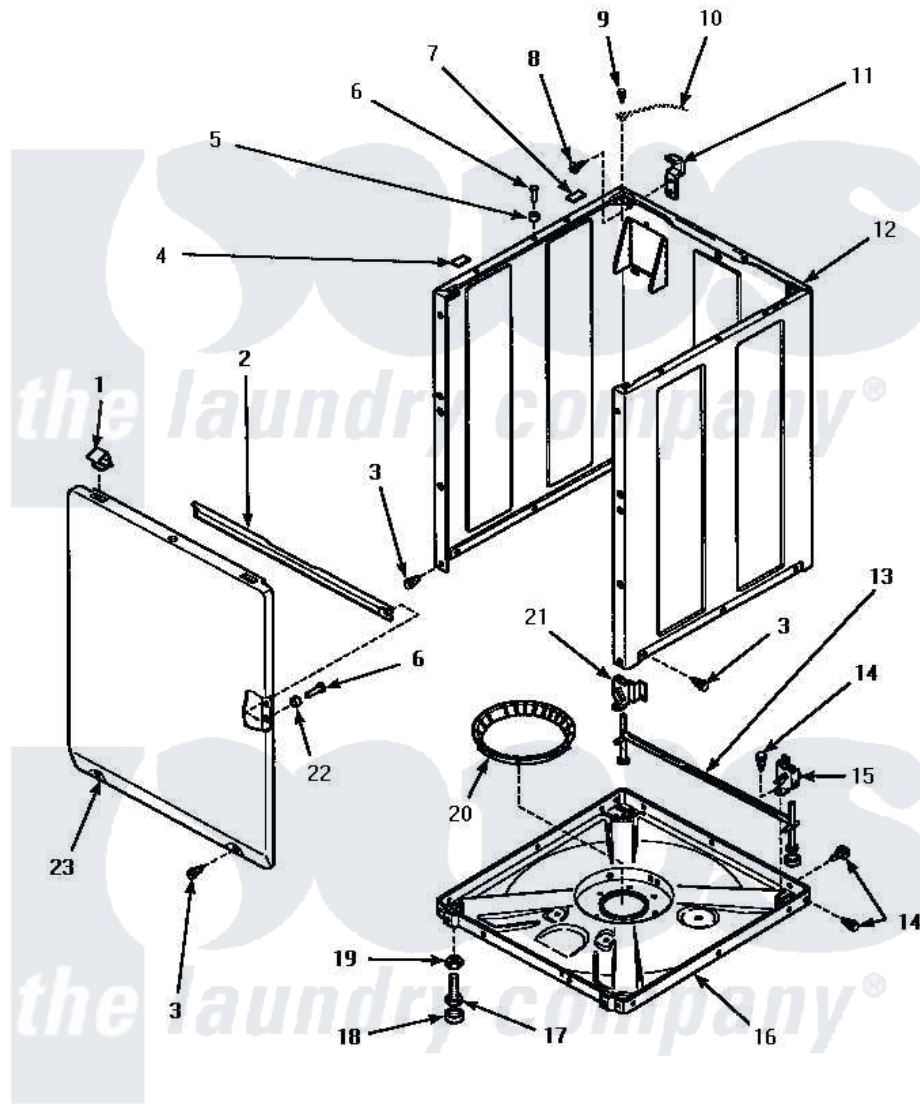

Amana CW9203W (BOM: P1163405W W) 07 - FRONT PANEL, BASE & CABINET ASSY

FRONT PANEL, BASE AND CABINET ASSEMBLY

Amana Residential Amana CW9203W (BOM: P1163405W W) Washer Parts Parts Diagram 07 - FRONT PANEL, BASE & CABINET ASSY

Click on the part number to view part

Item	Original Part Number	Replaced By	Status	Part Description
1	35865			Clip, Hold-Down Front Panel
2	Y35097		Not Available	BRACE, FRT PNL
3	27196	27001200		Screw
4	Y56128			Pad, Bumper
5	56079	505187		Locator, Panel
6	32671	Y014874		Screw, Idler Arm And Sleeve
7	36226			Pad, Bumper .25
8	34499		Not Available	SCREW, No.10B X 1/4 TAP IN HX
9	56392		Not Available	SCREW,8-18 X 3/8 TAPPI
10	Y00000000		Not Available	SEE NOTE GROUND WIRE, GREEN
11	Y27103			Hinge, Hold-Down Lug
12	34475WP	38612WP		Kit-Service
"	34475LP	38612LP		Kit Service Cabinet

"	34475HP		Not Available	KIT,SERVICE CABINET
13	34443			Assembly, Leg And Stabilier
14	35148		Not Available	SCREW,1/4-14 X 3/8 HX HD
15	36036		Not Available	BRACKET,SLL-RIGHT
16	34434P			Assembly Nut/Leg Base
17	Y34319	22003428		Leg, Adjustable
18	34318	40016001		Foot, Rubber
19	Y21899	40038101		Nut, Leg
20	36108		Not Available	SNUBBER PAD & ISOLATOR
21	36037			Bracket, Sll-Left
22	28102			Locator, Panel
23	34656WP			Assembly, Front Panel
"	34656HP		Not Available	ASSY,FRONT PANEL
"	34656LP			Assembly, Front Panel