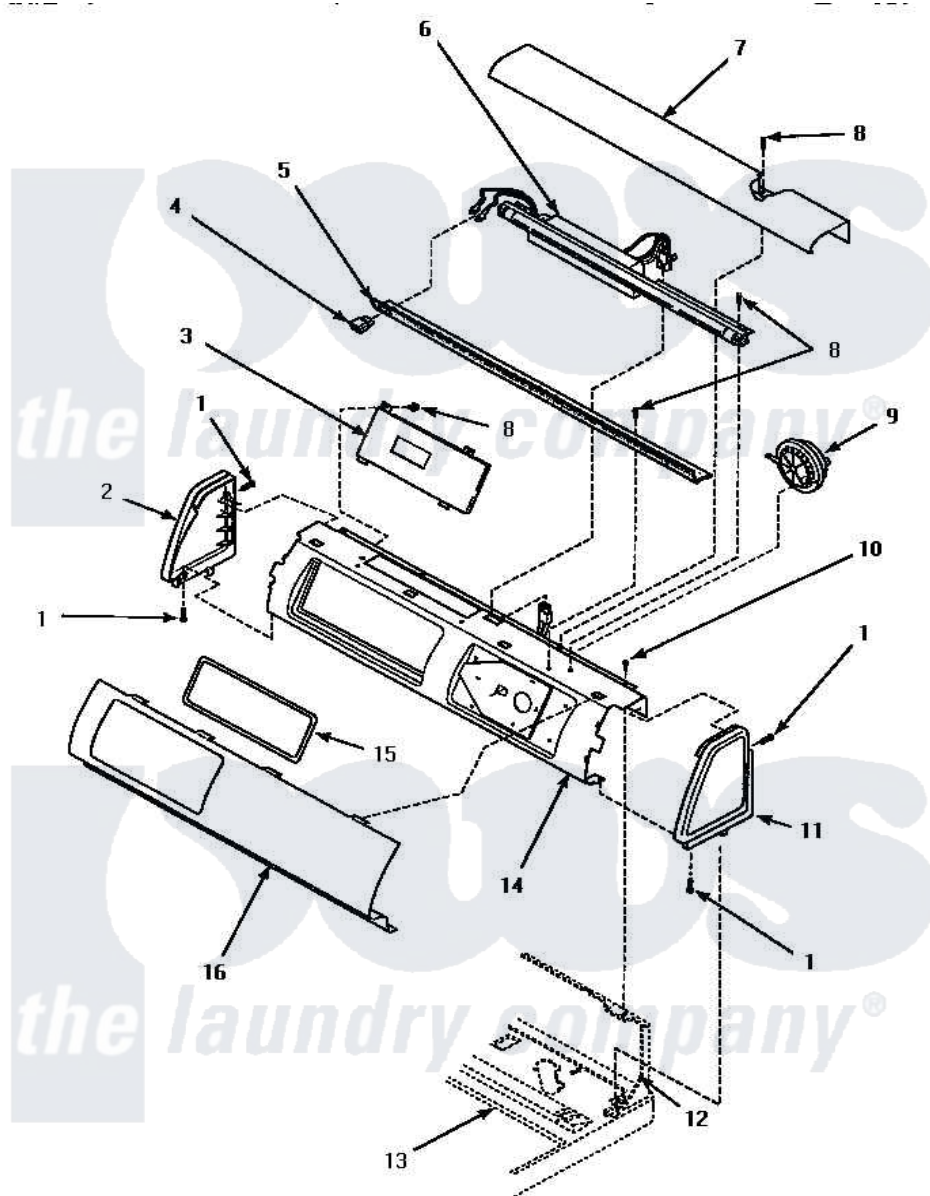

**Amana CW9203W (BOM: P1163405W W) 08 - GRAPHIC PANEL, CTRL
MTG PLATE & CTRLS**

GRAPHIC PANEL, CONTROL MOUNTING PLATE AND CONTROLS

Amana [Residential Amana CW9203W \(BOM: P1163405W W\) Washer Parts](#) Parts Diagram 08 - GRAPHIC PANEL, CTRL MTG PLATE & CTRLS
 Click on the part number to view part

Item	Original Part Number	Replaced By	Status	Part Description
"	NOTE:		Not Available	OUTER TUB COVER AND GASKET TOOL IS FOR REMOVAL OF 36025 OUTER TUB COVER FROM OUTER TUB AND INSTALLATION OF 32857 GASKET IN OUTER TUB COVER.
1	501086	90767		Screw, 8A X 3/8 HeX Washer Head Tapping
2	34818W		Not Available	PANEL,END-LH
3	35366W	R9900570		Control BR
4	35038		Not Available	SWITCH/ WHITE
5	34829			Diffuser, Lamp-Clear
6	34837		Not Available	BULB,FLUORESCENT
"	34841		Not Available	STARTER,FLUORESCENT
"	34836			Assembly, Fluorescent Light
7	34824W		Not Available	COVER, TOP (COMPUTOR)

8	23962	W10116760	Screw
9	36136	39078	Switch- Pr
10	34904	489355	Screw, 8 X 1/2
11	34817W	Not Available	PANEL,END-RH
12	Y00000000	Not Available	SEE NOTE CONTROL HOOD REAR PANEL
13	Y00000000	Not Available	SEE NOTE CABINET TOP
14	34822	Not Available	NO LONGER AVAILABLE
15	35114		Gasket, Electronic Control
16	35312W		Panel, Graphic-Amana