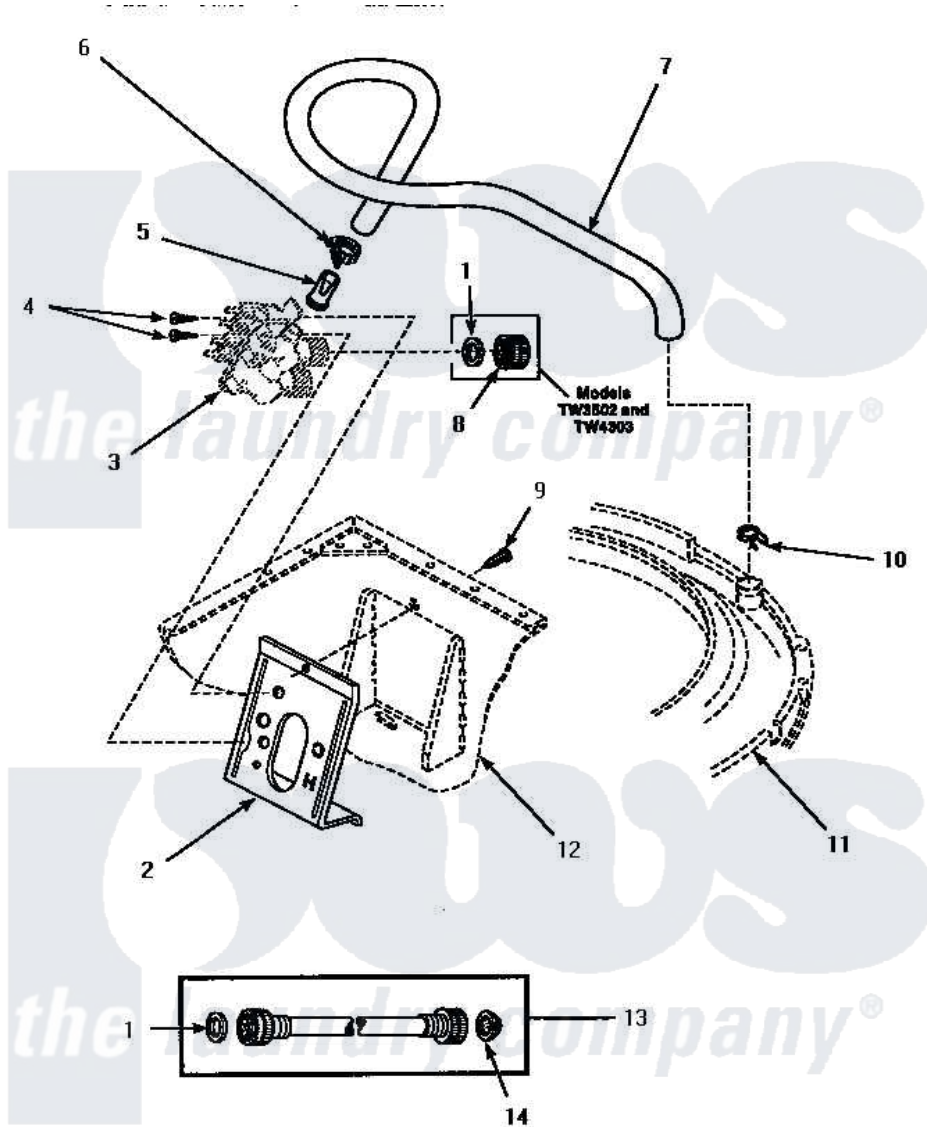

Amana CW9203W (BOM: P1163405W W) 09 - INLET/FILL HOSE & MIXING VLV MTG BRKT

INLET HOSE, FILL HOSE AND MIXING VALVE MOUNTING BRACKET

Amana [Residential Amana CW9203W \(BOM: P1163405W W\) Washer Parts](#) Parts Diagram 09 - INLET/FILL HOSE & MIXING VLV MTG BRKT

[Click on the part number to view part](#)

Item	Original Part Number	Replaced By	Status	Part Description
1	20290	Y013783		Washer, Inlet Hose
2	34972	39407		Bracket, Valve
3	Y00000000		Not Available	SEE NOTE MIXING VALVE ASSEMBLY
4	56392		Not Available	SCREW,8-18 X 3/8 TAPPI
5	34500	22001900		Preventer, Back Flow
6	27643	596669		Clamp, Manifold
7	35920		Not Available	HOSE,MIXING VALVE/TUB
8	24145			Cap
9	33562	27001200		Screw
10	29210			Hose Clamp
11	Y00000000		Not Available	SEE NOTE OUTER TUB COVER
12	Y00000000		Not Available	SEE NOTE CABINET
13	28330P	202860		Inlet Hose Assembly