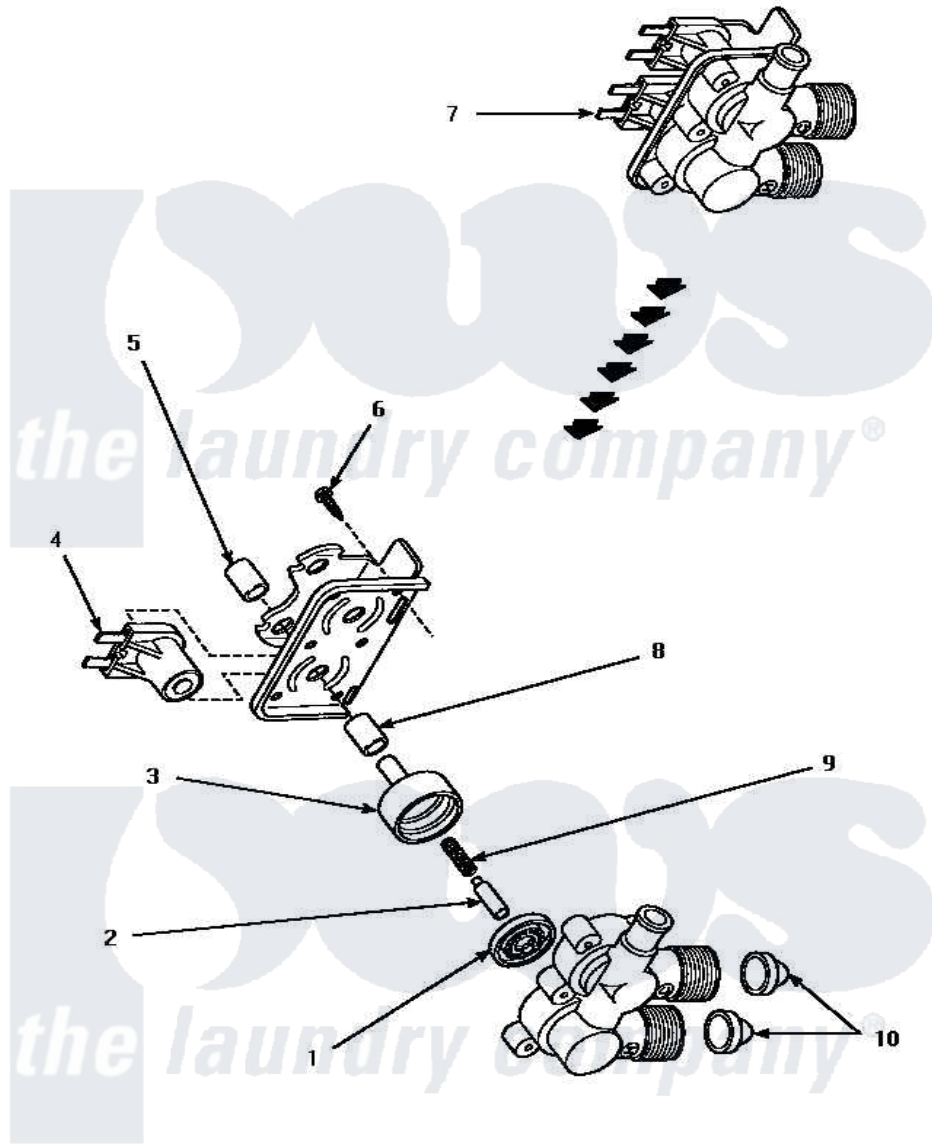

# Amana CW9203W (BOM: P1163405W W) 10 - MIXING VALVE ASSY

## MIXING VALVE ASSEMBLY

Amana Residential Amana CW9203W (BOM: P1163405W W) Washer Parts Parts Diagram 10 - MIXING VALVE ASSY  
 Click on the part number to view part

Item	Original Part Number	Replaced By	Status	Part Description
1	24134		Not Available	DIAPHRAGM
2	24132		Not Available	ARMATURE
3	<a href="#">24130</a>			Guide, Armature
4	33930A	<a href="#">33930</a>		Valve, Mixing
5	24128		Not Available	SLEEVE, LONG
6	25817C		Not Available	SCREW
7	Y35177		Not Available	VALVE, MIXING-TEMP SENS
8	24129		Not Available	SLEEVE, SHORT
9	23224E		Not Available	SPRING
10	24122	<a href="#">22002960</a>		Strainer, Washer Inlet