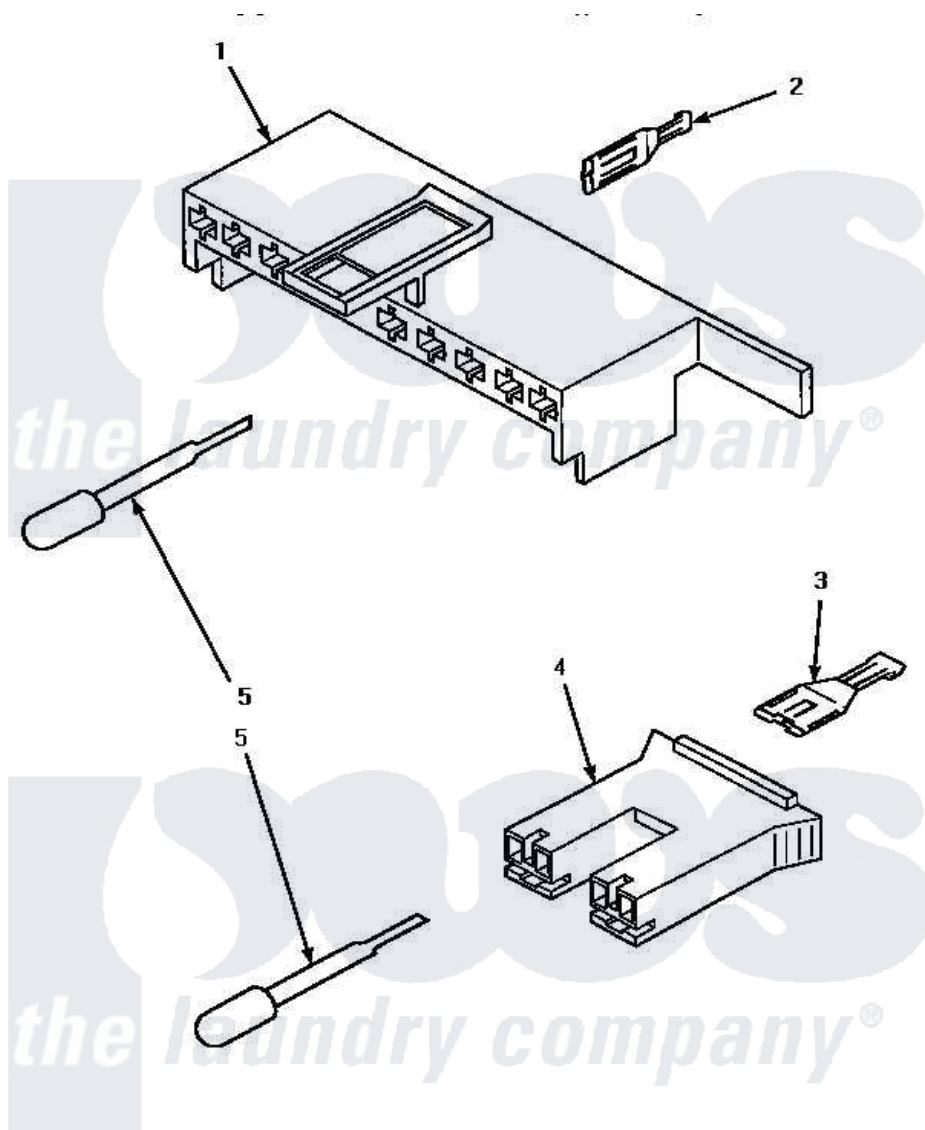

**Amana CW9203W (BOM: P1163405W W) 11 - MIXING VLV & MTR CONN BLOCKS/TERM & TOOL**

**MIXING VALVE AND MOTOR CONNECTION BLOCKS, TERMINALS AND TERMINAL EXTRACTOR TOOL**

Amana [Residential Amana CW9203W \(BOM: P1163405W W\) Washer Parts](#) Parts Diagram 11 - MIXING VLV & MTR CONN BLOCKS/TERM & TOOL

[Click on the part number to view part](#)

Item	Original Part Number	Replaced By	Status	Part Description
1	<a href="#">34677</a>			10 Circuit Plug
2	<a href="#">Y00188</a>			Molex Terminal
3	Y00121		Not Available	SPADE TERMINAL(12 GAUGE) (1/4 INCH-(2) 18 GAUGE WIRES O
4	<a href="#">34676</a>			Plug
"	34675		Not Available	PLUG
5	<a href="#">283P4</a>			Terminal Extractor Tool