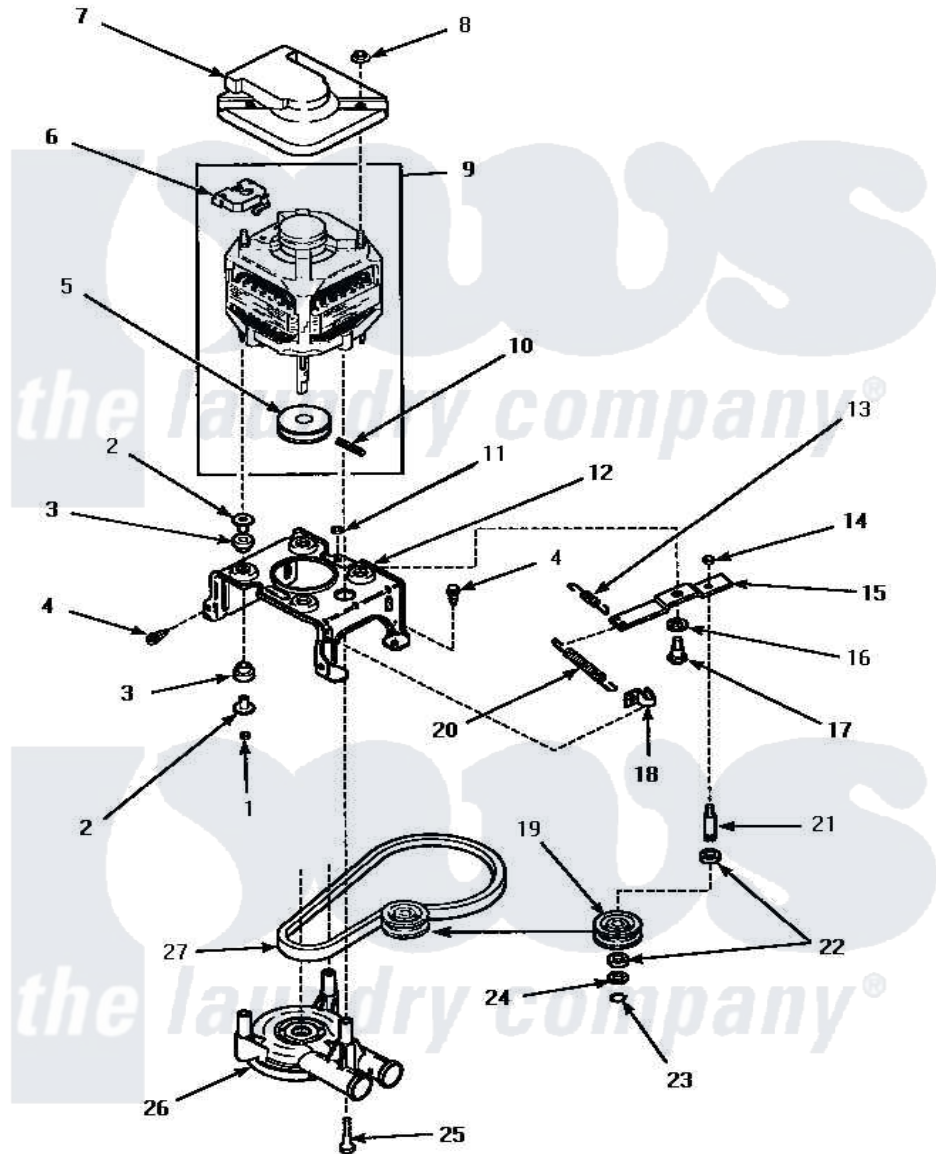

Amana CW9203W (BOM: P1163405W W) 12 - MOTOR, MTG BRKT, BELT, PUMP & IDLER ASSY

MOTOR, MOUNTING BRACKET, BELT, PUMP AND IDLER ASSEMBLY

Amana [Residential Amana CW9203W \(BOM: P1163405W W\) Washer Parts](#) Parts Diagram 12 - MOTOR, MTG BRKT, BELT, PUMP & IDLER ASSY
 Click on the part number to view part

Item	Original Part Number	Replaced By	Status	Part Description
1	35423	3400029		Nut, Adapter Plate
2	34791			Post, Mount-Motor
3	34788			Mount, Motor
4	Y31645	27001200		Screw
5	27171		Not Available	PULLEY,MOTOR
6	35632		Not Available	SWITCH, MOTOR
7	34754	40112301		Shield, Motor
8	35139		Not Available	PALNUT
9	34571	27001215		Motor W/Pulley
"	35145	38034P		Kit Motor 120V/60 2SP Cap Dd
10	23750			Pin, Roll
11	52566	27001225		Nut, Jam Mid Lock 1/4-20
12	34890		Not Available	BRACKET,MOTOR MOUNT
13	30620		Not Available	SPRING,IDLER LEVER HEL

14	28803	2221070	Clamp, Nylon
15	31054	40041002	Lever, Idler
16	81392	40054701	Washer
17	27229	40038901	Screw, 1/4-20
18	28849		Clip, Spring
19	28800	Not Available	WHEEL, IDLER
20	33110	37366	Spring, Idler
21	28802		Shaft, Idler
22	Y29443		Washer, Felt
23	23748		Ring, Retaining
24	52549		Washer, 501 ID X3/4 Odx
25	Y34565	40063701	Screw, 10-16 x 1.75
26	35742P	27001233	Pump
27	28808		Belt, Agitate And Spin
NI	258P3	Not Available	KIT,CAPACITOR