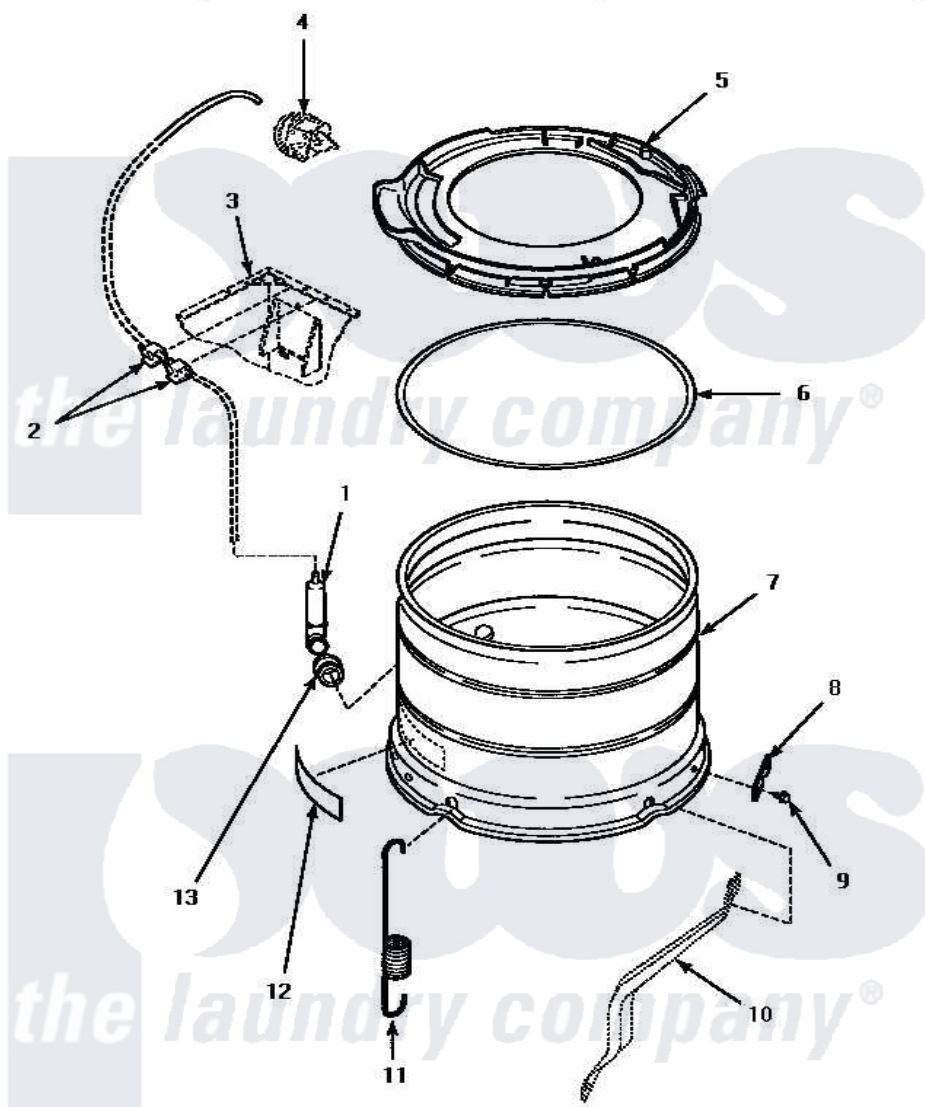

# Amana CW9203W (BOM: P1163405W W) 13 - OUTER TUB, COVER & PRESSURE HOSE

## OUTER TUB, COVER AND PRESSURE HOSE

Amana Residential Amana CW9203W (BOM: P1163405W W) Washer Parts Parts Diagram 13 - OUTER TUB, COVER & PRESSURE HOSE

Click on the part number to view part

Item	Original Part Number	Replaced By	Status	Part Description
1	30907	<a href="#">40008501</a>		Assembly, Pressure Bulb
2	<a href="#">21036</a>			Clip, Cable
3	Y00000000		Not Available	SEE NOTE CABINET
4	Y00000000		Not Available	SEE NOTE PRESSURE SWITCH
5	36025	<a href="#">36025P</a>		Assembly, Tub Cover and Gasket
6	<a href="#">32857</a>			Gasket, Tub Cover Small
7	<a href="#">34438P</a>			Assembly, Outer Tub
8	<a href="#">27926</a>			Plate, Leg .063
9	35369	<a href="#">40128701</a>		Screw, 5/16-18 X .50
10	Y00000000		Not Available	SEE NOTE SUPPORT LEG
11	<a href="#">35948</a>			Spring, Leg-Large Tub
12	500049		Not Available	STICKER
13	29175	<a href="#">40037801</a>		Grommet