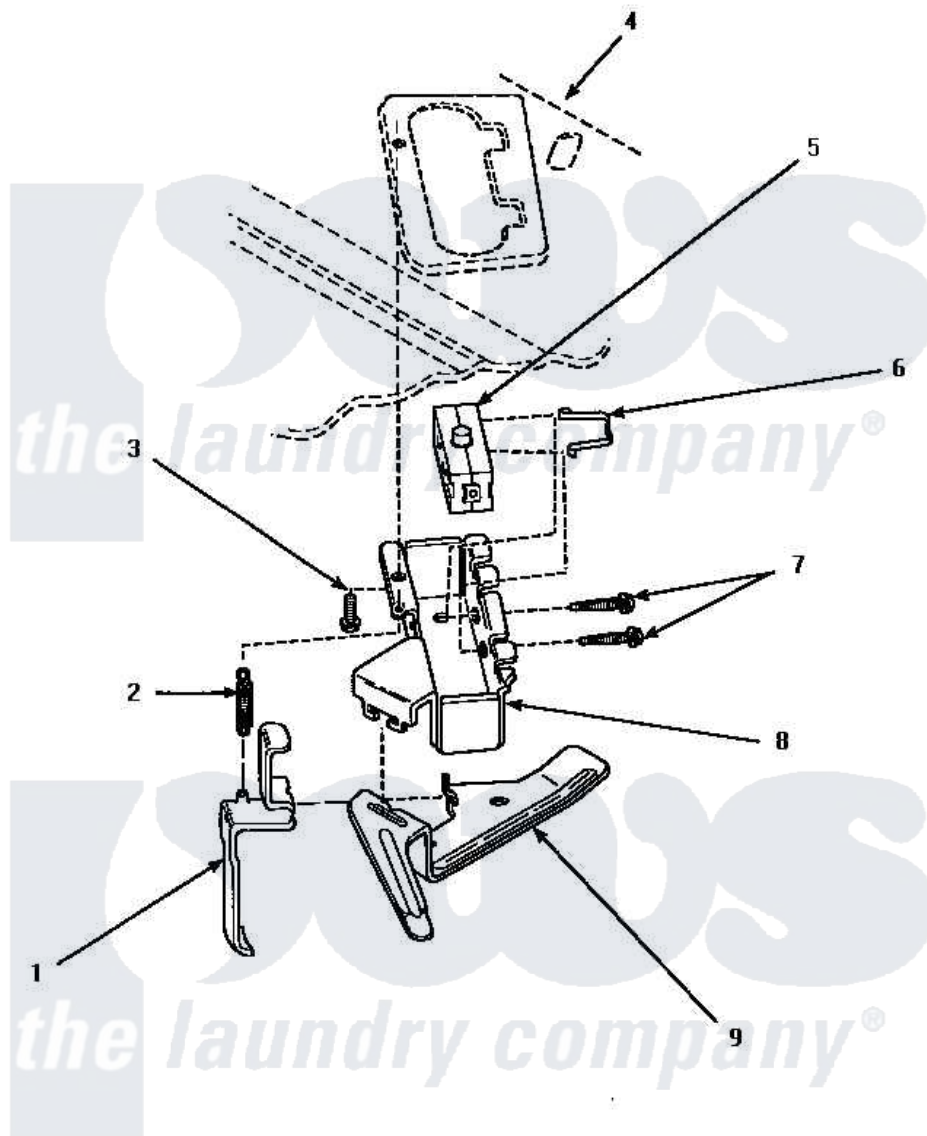

Amana CW9203W (BOM: P1163405W W) 14 - OUT-OF-BALANCE SWITCH

OUT-OF-BALANCE SWITCH

Amana Residential Amana CW9203W (BOM: P1163405W W) Washer Parts Parts Diagram 14 - OUT-OF-BALANCE SWITCH

[Click on the part number to view part](#)

Item	Original Part Number	Replaced By	Status	Part Description
1	33442			Lever, Unbalanced Load
2	33443			Spring
3	23962	W10116760		Screw
4	Y00000000		Not Available	SEE NOTE CABINET TOP
5	33445	27001095		Switch, Lid
6	33433		Not Available	CLIP,HOLDER-SWITCH
7	36510			Screw
8	36497P			Kit, Switch Holder
9	33441			Arm, Actuator