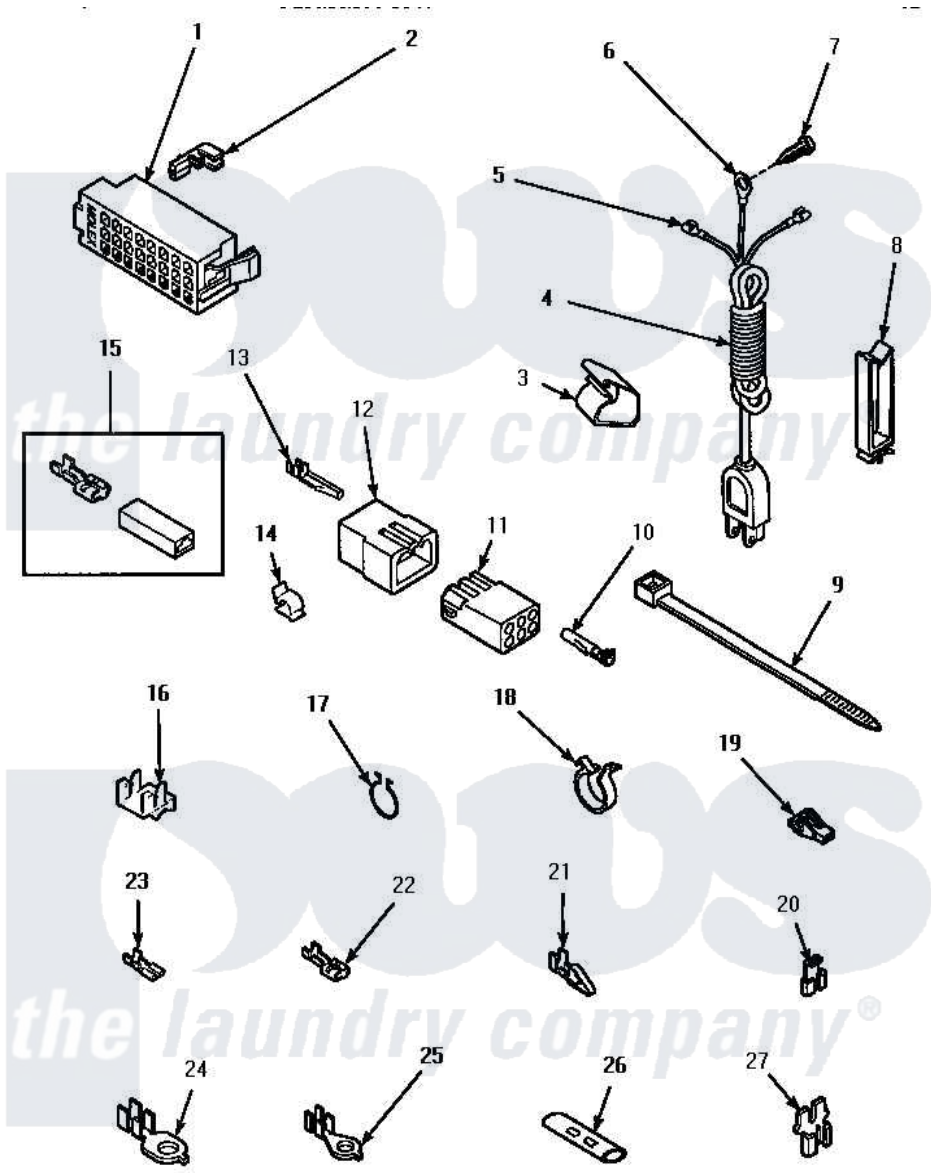

Amana CW9203W (BOM: P1163405W W) 15 - POWER CORD & TERMINALS

POWER CORD AND TERMINALS

Amana Residential Amana CW9203W (BOM: P1163405W W) Washer Parts Parts Diagram 15 - POWER CORD & TERMINALS

Click on the part number to view part

Item	Original Part Number	Replaced By	Status	Part Description
1	34123			Housing, LH -24 Position
"	32746			Housing, RH-24 Positi
2	Y00188			Molex Terminal
3	35521		Not Available	CLIP,HARNESS HOLDER
4	33559		Not Available	POWER CORD
5	03673		Not Available	NUT
6	Y00000000		Not Available	SEE NOTE GROUND WIRE, GREEN
7	52909			Screw, 10B-16 X 1/2 HeX
8	36274		Not Available	CLIP, HARNESS
9	36466	M0321209		Tie-Electrical
10	Y00117	5011-XX		093 Female Socket
11	26301			Receptacle, Molex
"	26708			Receptacle, 6 Circuit
"	26163			Receptacle, 9 Circuit

12	23033		Plug, 9 Circuit
"	23041		Plug, 6 Circuit
"	26302	Not Available	PLUG,1 CIRCUIT
13	Y00116		Terminal, Pin-Male
14	21036		Clip, Cable
15	00234	00359	Terminal Ultra Pod 250 X032F
16	Y00161	B5733302	Clip, Ground
17	51291		Clip, Wire
18	61510	504034	Clip, Wire
19	70210	Not Available	INSULATOR,BLUE
20	Y00120		Terminal, Flag-1/4 Fema
21	00220	Not Available	TERMINAL,CRIMP-SINGLE
22	Y00119	Not Available	SPADE TERMINAL(18 GAUGE) (1/4 INCH-(1) 18 GAUGE WIRE)
23	00112		Terminal, Spade-3/16 Fe
24	Y00113	Not Available	TERMINAL,RING-1/4 STUD
25	00110		No.10 18 Gauge Wire
26	21091	Not Available	CONNECTOR TWO 1/4 INCH MALE
27	29673	Not Available	DOUBLE CONNECTOR