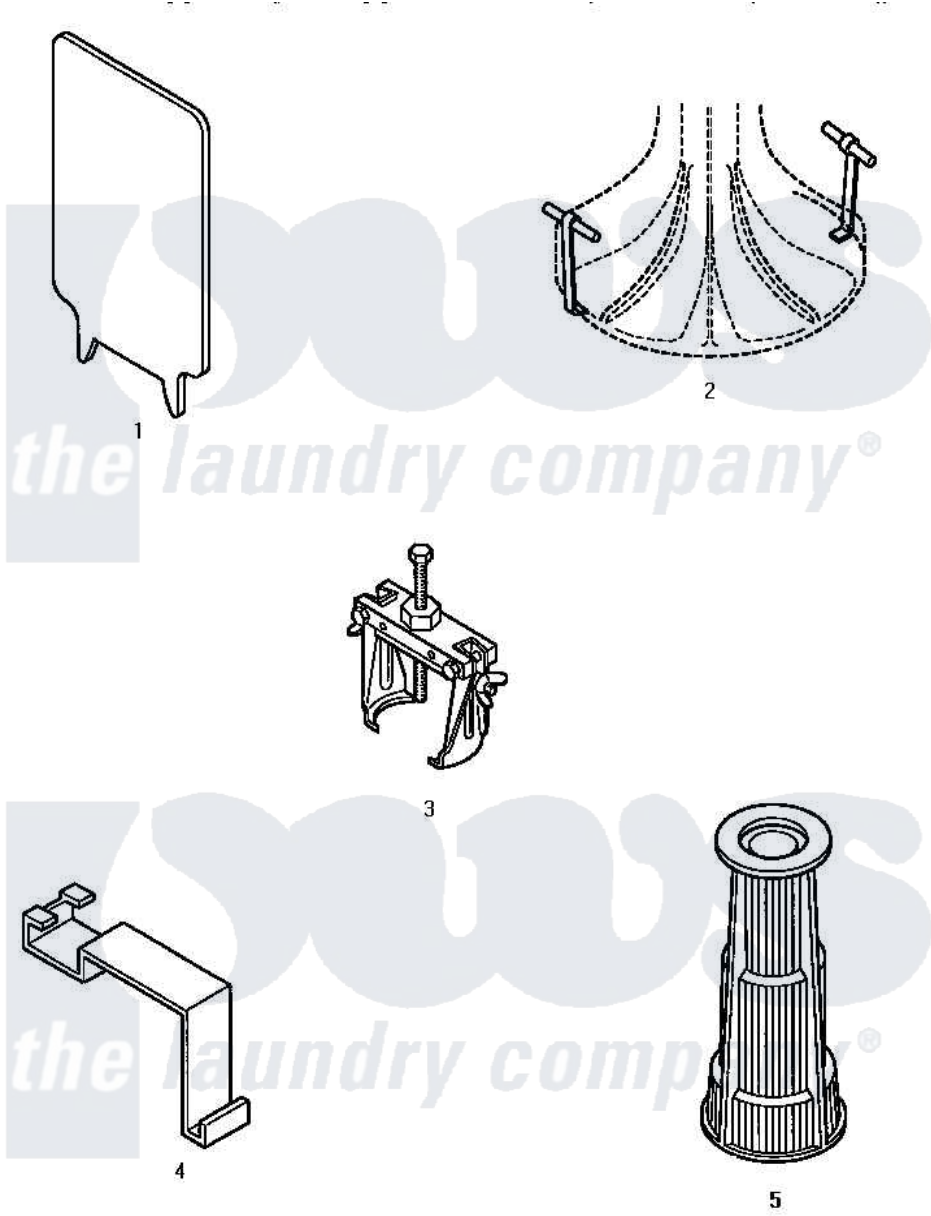

Amana CW9203W (BOM: P1163405W W) 17 - SPECIAL TOOLS

Amana Residential Amana CW9203W (BOM: P1163405W W) Washer Parts Parts Diagram 17 - SPECIAL TOOLS

Click on the part number to view part

Item	Original Part Number	Replaced By	Status	Part Description
1	272P4			Tool, Lid Switch Instal
2	254P4P			Agitator Hooks
3	253P4	294P4		Bell Tool
4	273P4			Tub Cover Gasket Tool
5	274P4	293P4		Seal Tool