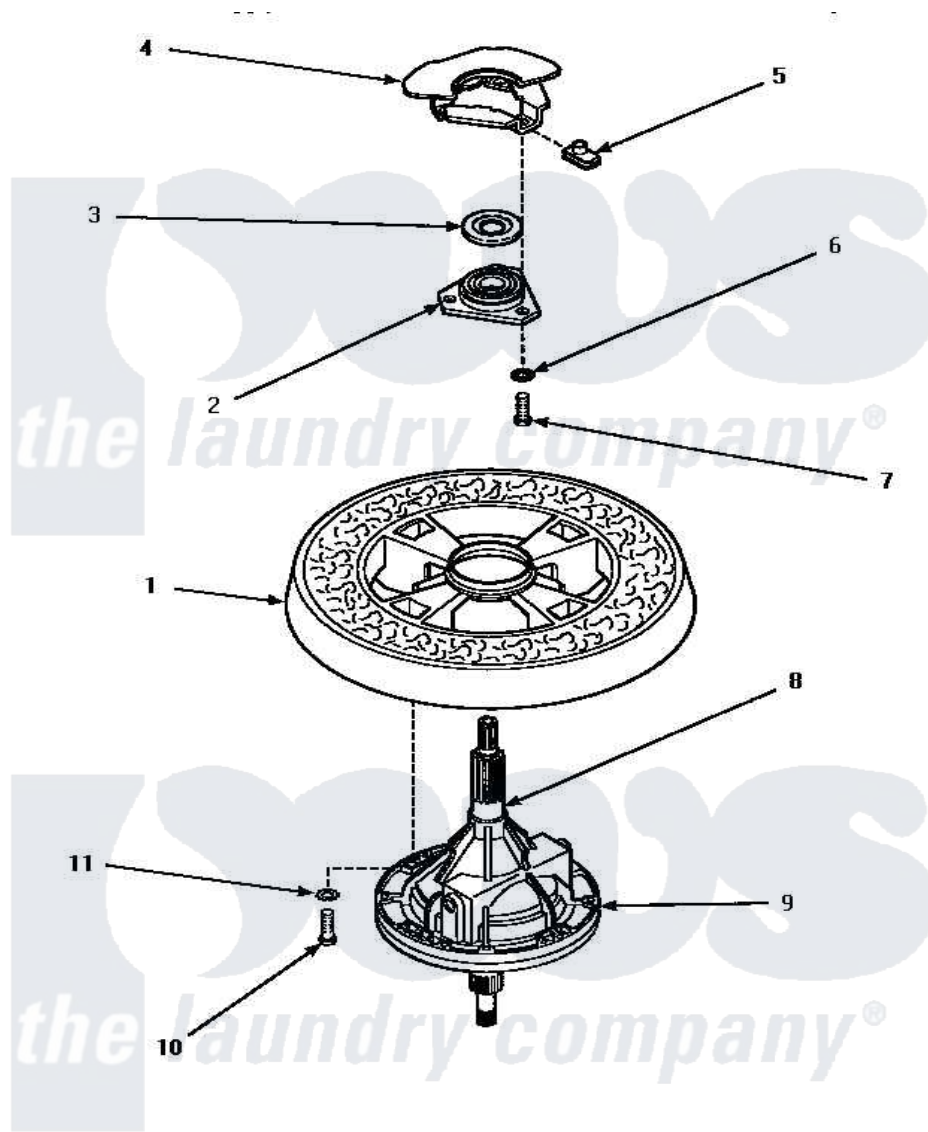

**Amana CW9203W (BOM: P1163405W W) 18 - TRANSMISSION ASSY & BALANCE RING**

**TRANSMISSION ASSEMBLY AND BALANCE RING**

Amana Residential Amana CW9203W (BOM: P1163405W W) Washer Parts Parts Diagram 18 - TRANSMISSION ASSY & BALANCE RING

[Click on the part number to view part](#)

Item	Original Part Number	Replaced By	Status	Part Description
1	34731		Not Available	ASSY,BALANCE RING-COMPL
2	27182	<a href="#">40004201P</a>		Main Bearing Assembly
3	<a href="#">27187</a>			Flinger
4	Y00000000		Not Available	SEE NOTE OUTER TUB
5	<a href="#">27222</a>			Nut, Retainer 5/16-18
6	<a href="#">04366</a>			Lockwasher, 5/16intshkp
7	01355		Not Available	SCREW
8	<a href="#">27604P</a>			Never-Seeze 1 Oz Tube
9	Y34526	<a href="#">34526P</a>		Assembly, Transmission
10	27200		Not Available	CAP SCREW
11	<a href="#">02431</a>			Lockwasher, 1/4 Ext Shk