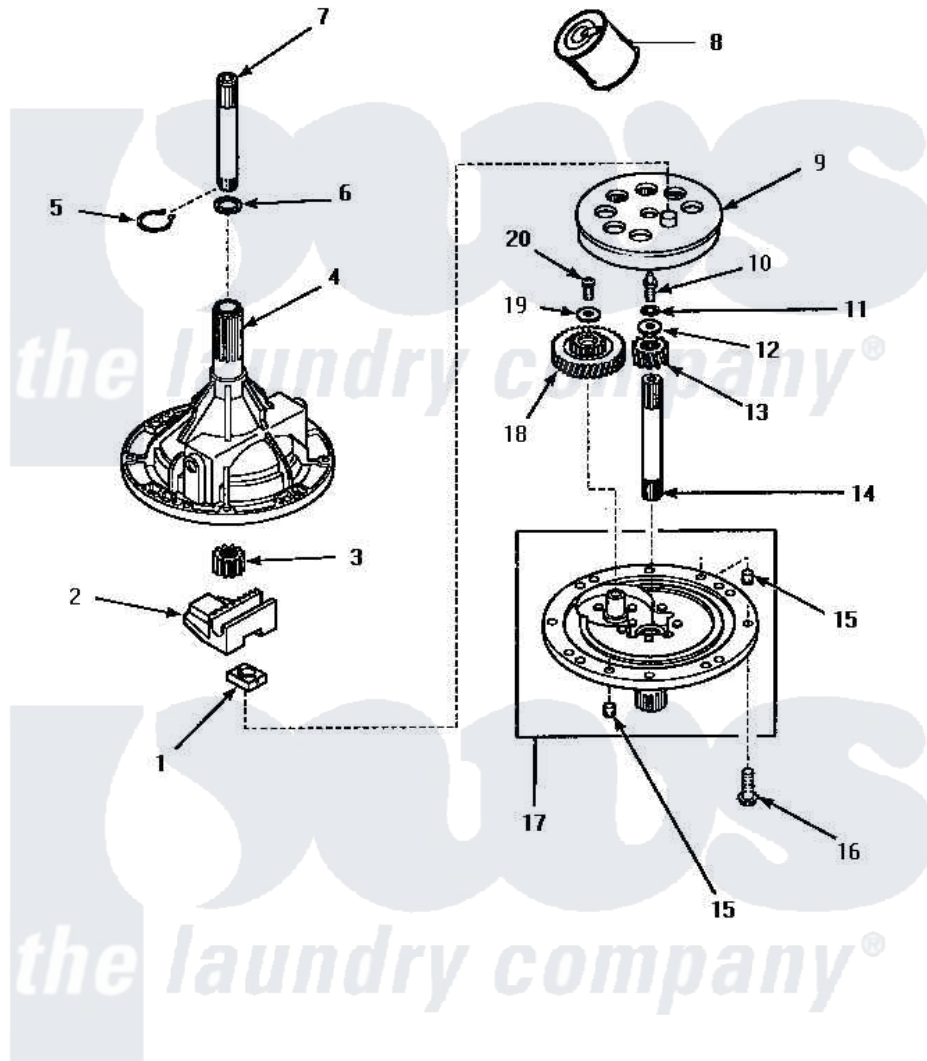

Amana CW9203W2 (BOM: PCW9203W2 A) 01 - 34526P TRANSMISSION ASSY

34526P TRANSMISSION ASSEMBLY

Amana Residential Amana CW9203W2 (BOM: PCW9203W2 A) Washer Parts Parts Diagram 01 - 34526P

TRANSMISSION ASSY

Click on the part number to view part

Item	Original Part Number	Replaced By	Status	Part Description
1	26493			Slide
2	Y31526			Rack
3	27003			Pinion, Agitator
4	33223		Not Available	ASSY,TRANSMISSION CASE
5	27197			Ring, Retaining
6	35092			Washer, 3628id X 1.00 X .056
7	Y36570			Shaft, Output
8	27243P			Oil, CW Transmission F-
9	26577			Assembly, Gear And Stud
10	27030		Not Available	SCREW,1/4-20 SPECIAL
11	21456			Lockwasher, 1/4 Intshkp
12	26509	40041501		Washer
13	36562			Pinion, Drive
14	34853			Shaft, Input
15	27172			Pin, Dowel

16	32814	Not Available	SCREW, 1/4-20X7/8 SERRA
17	34854	38290	Assembly, Cover
18	29161		Gear, Reduction
19	29260	Not Available	WASHER
20	29273		Screw, 1/4-20 X 3/8
NI	37577P	Not Available	SEALANT