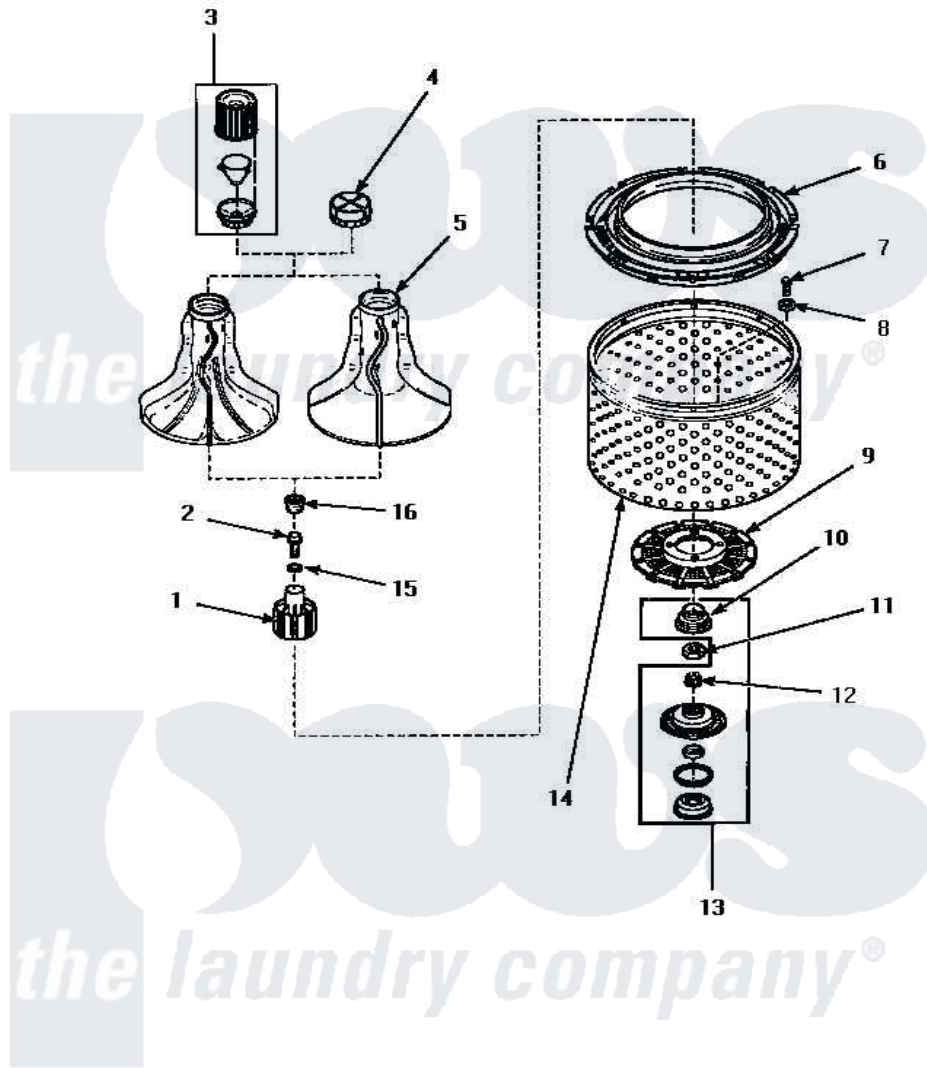

Amana CW9203W2 (BOM: PCW9203W2 A) 02 - AGITATOR/DRIVE BELL/SEAL KIT/TUB & HUB

**AGITATOR, DRIVE BELL, SEAL KIT, WASHTUB AND HUB
(All Models Except LW2001W2, LW6001W2, LW6101WB and LW6501W2)**

Amana [Residential Amana CW9203W2 \(BOM: PCW9203W2 A\) Washer Parts](#) Parts Diagram 02 -
AGITATOR/DRIVE BELL/SEAL KIT/TUB & HUB
[Click on the part number to view part](#)

Item	Original Part Number	Replaced By	Status	Part Description
1	Y00000000		Not Available	SEE NOTE DRIVE BELL
2	34288	40065102		Screw, Shoulder 1/4
3	36542	40002101W		Assembly, Fabric Softner
4	36515			Cap, Agitator
5	36507	40000501W		Agitator, Flex Vane
6	35035			Guard, Clothes
7	27202	W10116787		Screw
8	28094			Gasket
9	32998	39371		Filter Lin
10	36425	40016101		Seal, Bell Drive
11	Y29220	40016301		Nut, Lock
12	29728	40008301		Insert, Spline
13	495P3	R9900552		Hub And Seal
14	33501P	R9900144		Kit- Wash
15	36472			O-Ring