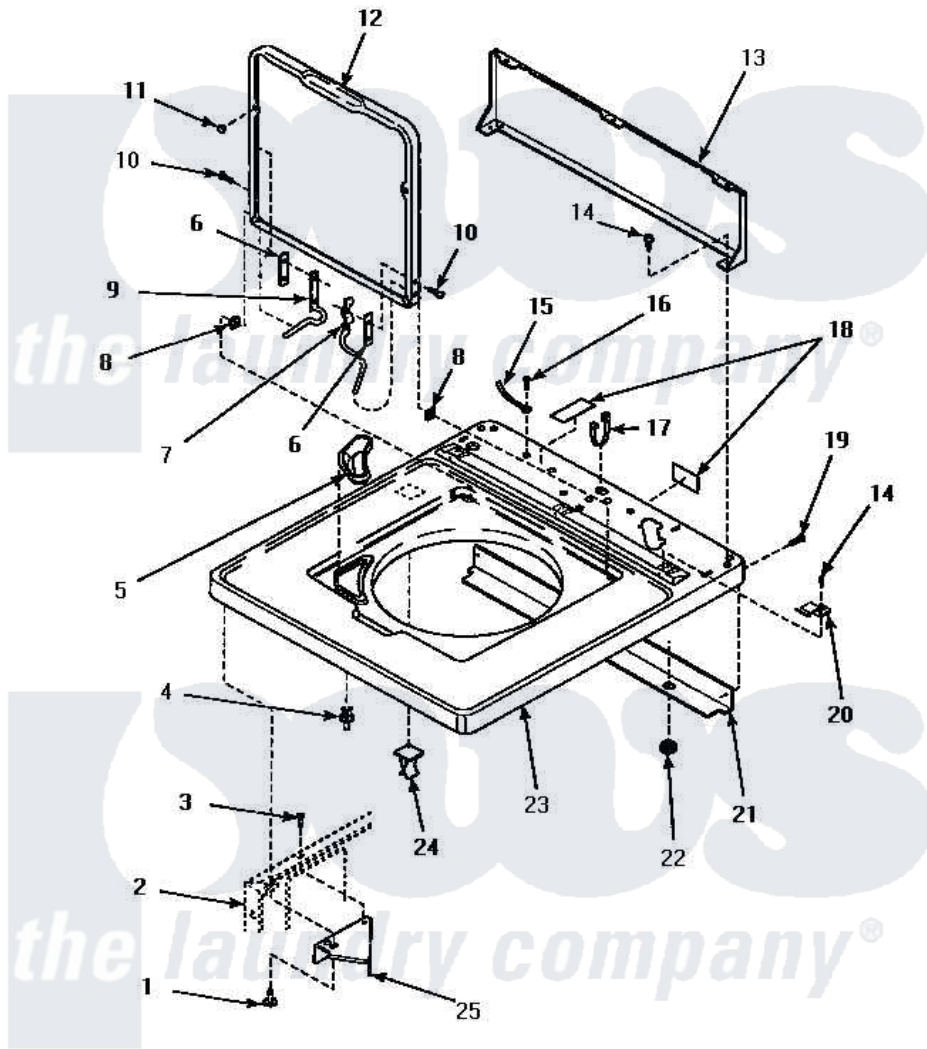

Amana CW9203W2 (BOM: PCW9203W2 A) 04 - CAB TOP/LOADING DR & CTRL HOOD REAR PAN

CABINET TOP, LOADING DOOR AND CONTROL HOOD REAR PANEL
 (Models CW4202W2, CW8203W2, CW8413W2, CW9203W2 and CW8203W3)

Amana [Residential Amana CW9203W2 \(BOM: PCW9203W2 A\) Washer Parts](#) Parts Diagram 04 - CAB TOP/LOADING DR & CTRL HOOD REAR PAN
 Click on the part number to view part

Item	Original Part Number	Replaced By	Status	Part Description
1	Y31644	27001200		Screw
2	Y00000000		Not Available	SEE NOTE CABINET ASSY – (SEE FRONT PANEL, BASE AND CABINET ASSY PAGE)
3	36035		Not Available	SCREW,8-18X3/8 PHIL FLT HD
4	56534			Barrel, Support
5	34776		Not Available	DISPENSER,BLEACH
6	34338			Gasket, Hinge
7	36437			Hinge, Lid R
8	33446	40008201		Bushing, Hinge
9	36513			Hinge, Left
10	34337	W10119828		Screw, Lid Hinge Mounting
11	21685	40038001		Bumper
12	36018WP			Assembly, Lid-Amana Electronic

13	34903		Not Available	PANEL, BACK HOOD (USE 37782)
14	23962	W10116760		Screw
15	Y00000000		Not Available	SEE NOTE GROUND WIRE
16	52909			Screw, 10B-16 X 1/2 HeX
17	21903	211881		Grommet, Cord Part Not Used- Gas Models Only
18	500316		Not Available	LABEL, WARNING-DISCONNECT POWER
19	27196	27001200		Screw
20	35887	40063901		Clip, Hold Down
21	34228			Shield, Top
22	80262		Not Available	GROMMET
23	34902WP		Not Available	ASSY, TOP-AMANA
24	36519		Not Available	CLIP
25	36034			Bracket, Director-Module